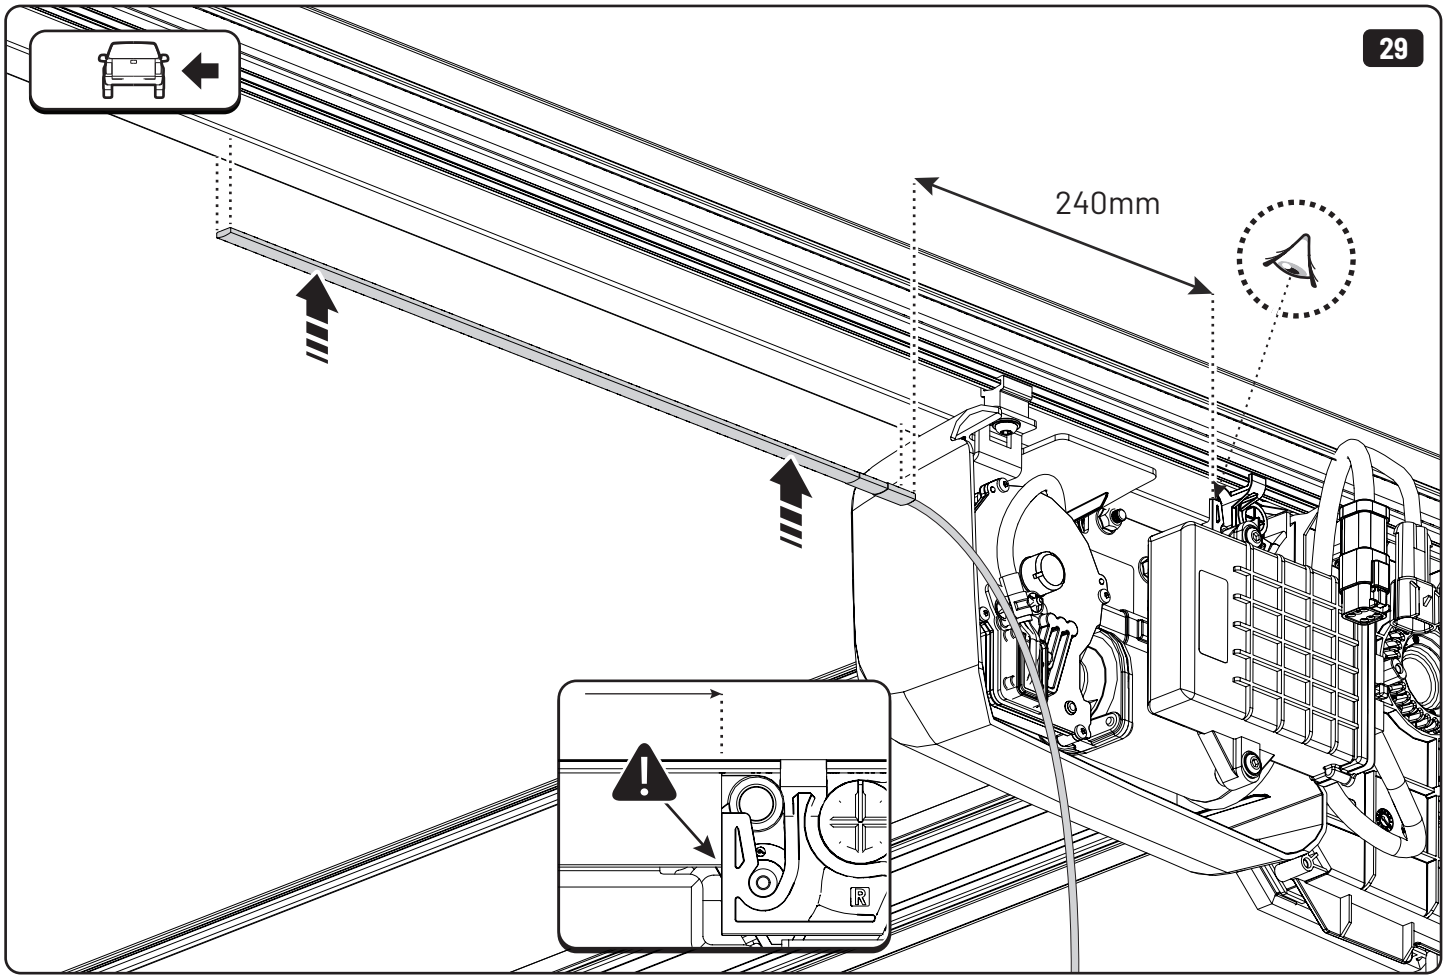

19

Maxus

Only to be installed by authorized personnel

x6

x6

 Reset

Steps	Page	Done by
Mounting rubber cross	9	
Mounting gliding rail in canister	15	
Holes for drain	24-28	
Width + Cross measurement	39+40	
Tightening the clamp screw	41	
Mounting drain	49	

Customer Service +45 4810 2950 (08:00 - 16:00 CET)
Support info@mountaintop.dk
Website www.mountaintop.dk
Address Pedersholmparken 10, 3600 Frederikssund, Denmark

Part number (s)	Model / Year	Cab type (s)	Installation time	Weight
EVOe IS10 AB01	Isuzu / 2020 ->	Double Cab	1 hour (s)	43 kg
EVOe IS11 AB01	Isuzu / 2020 ->	Extra Cab	1 hour (s)	48 kg
EVOe IS10 AB11	Isuzu / 2020 ->	Double Cab	1 hour (s)	43 kg
EVOe IS11 AB11	Isuzu / 2020 ->	Extra Cab	1 hour (s)	48 kg
EVOe FO90 AB01	Ranger / 2011 ->	Double Cab	1 hour (s)	42 kg
EVOe FO90 AB11	Ranger / 2011 ->	Double Cab	1 hour (s)	42 kg
EVOe MX20 AB11	Maxus / 2022 ->	Crew Cab	1 hour (s)	42 kg