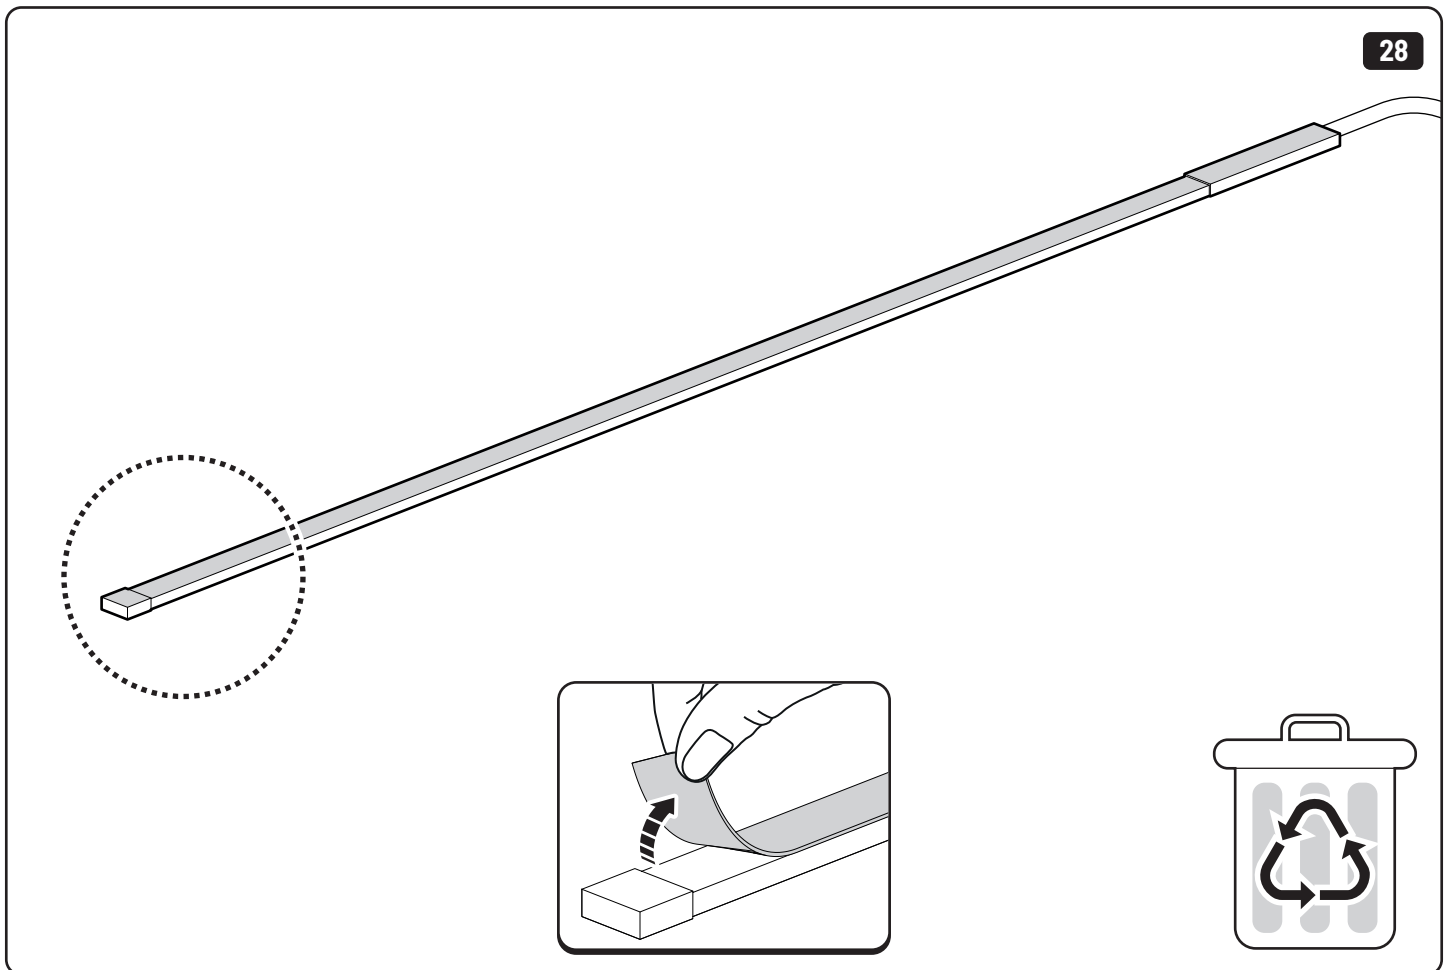

19

Maxus

Only to be installed by authorized personnel

x6

x6

 Reset

Steps	Page	Done by
Mounting rubber cross	9	
Mounting gliding rail in canister	15	
Holes for drain	24-28	
Width + Cross measurement	39+40	
Tightening the clamp screw	41	
Mounting drain	49	