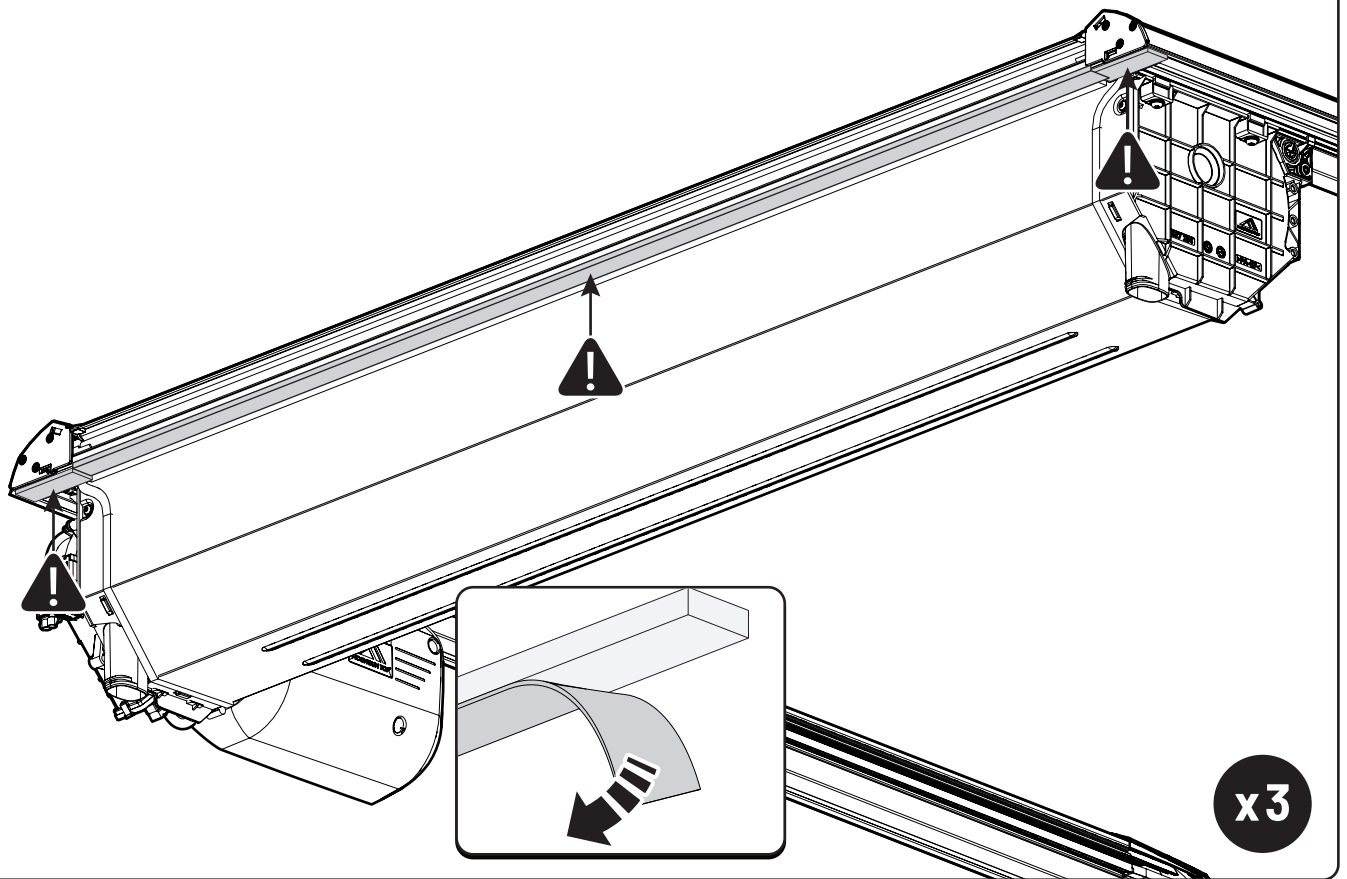

19

Maxus

Only to be installed by authorized personnel

x6

x6

 Reset

Steps	Page	Done by
Mounting rubber cross	9	
Mounting gliding rail in canister	15	
Holes for drain	24-28	
Width + Cross measurement	39+40	
Tightening the clamp screw	41	
Mounting drain	49	