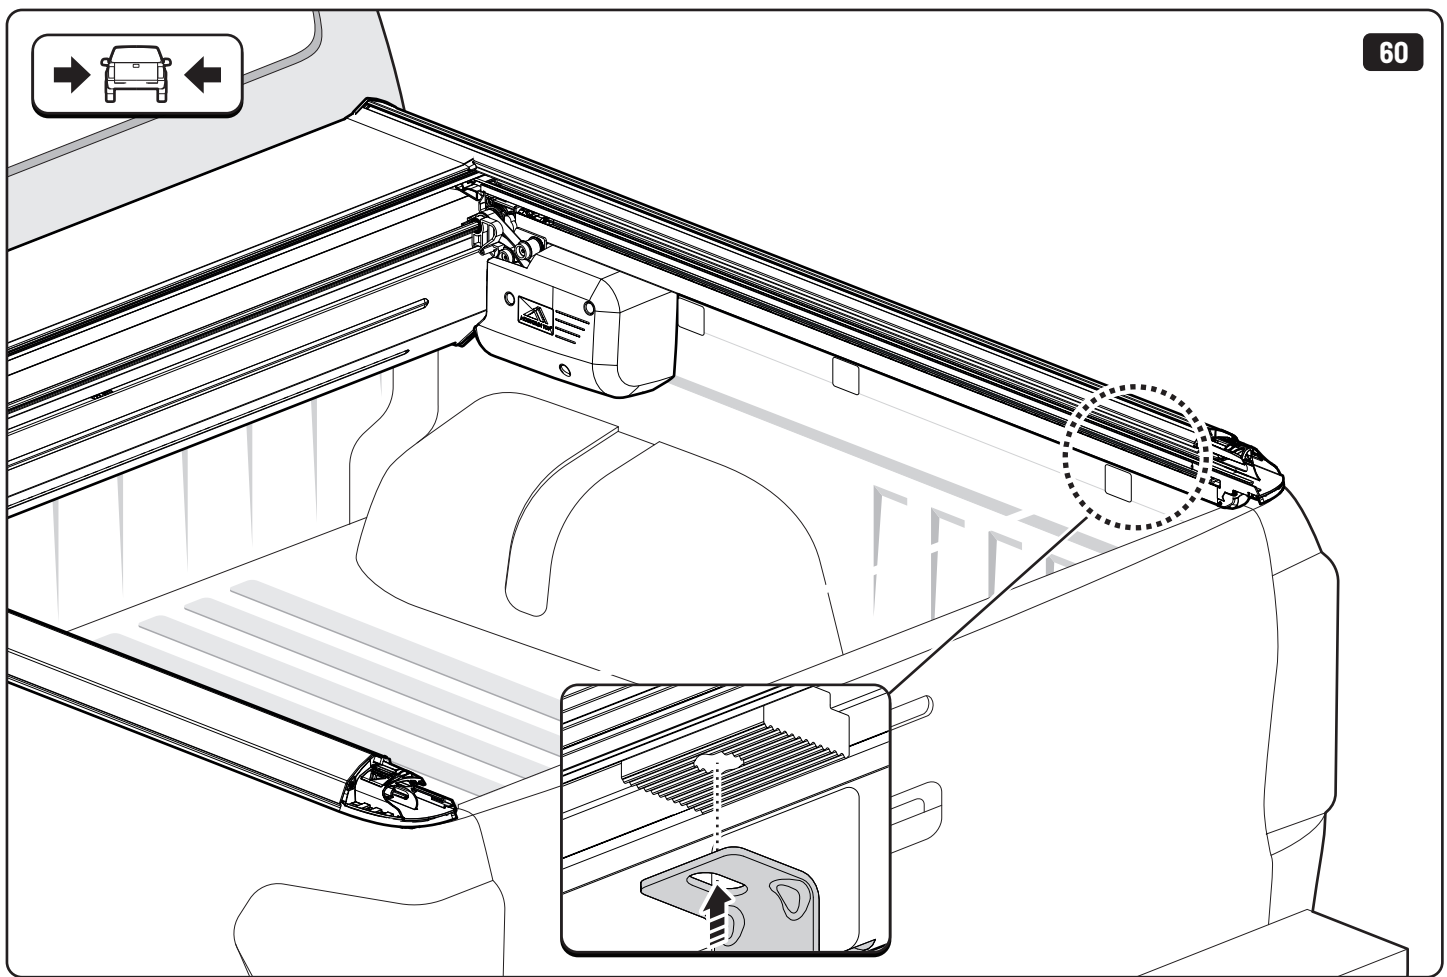

19

Maxus

Only to be installed by authorized personnel

x6

x6

 Reset

Steps	Page	Done by
Mounting rubber cross	9	
Mounting gliding rail in canister	15	
Holes for drain	24-28	
Width + Cross measurement	39+40	
Tightening the clamp screw	41	
Mounting drain	49	