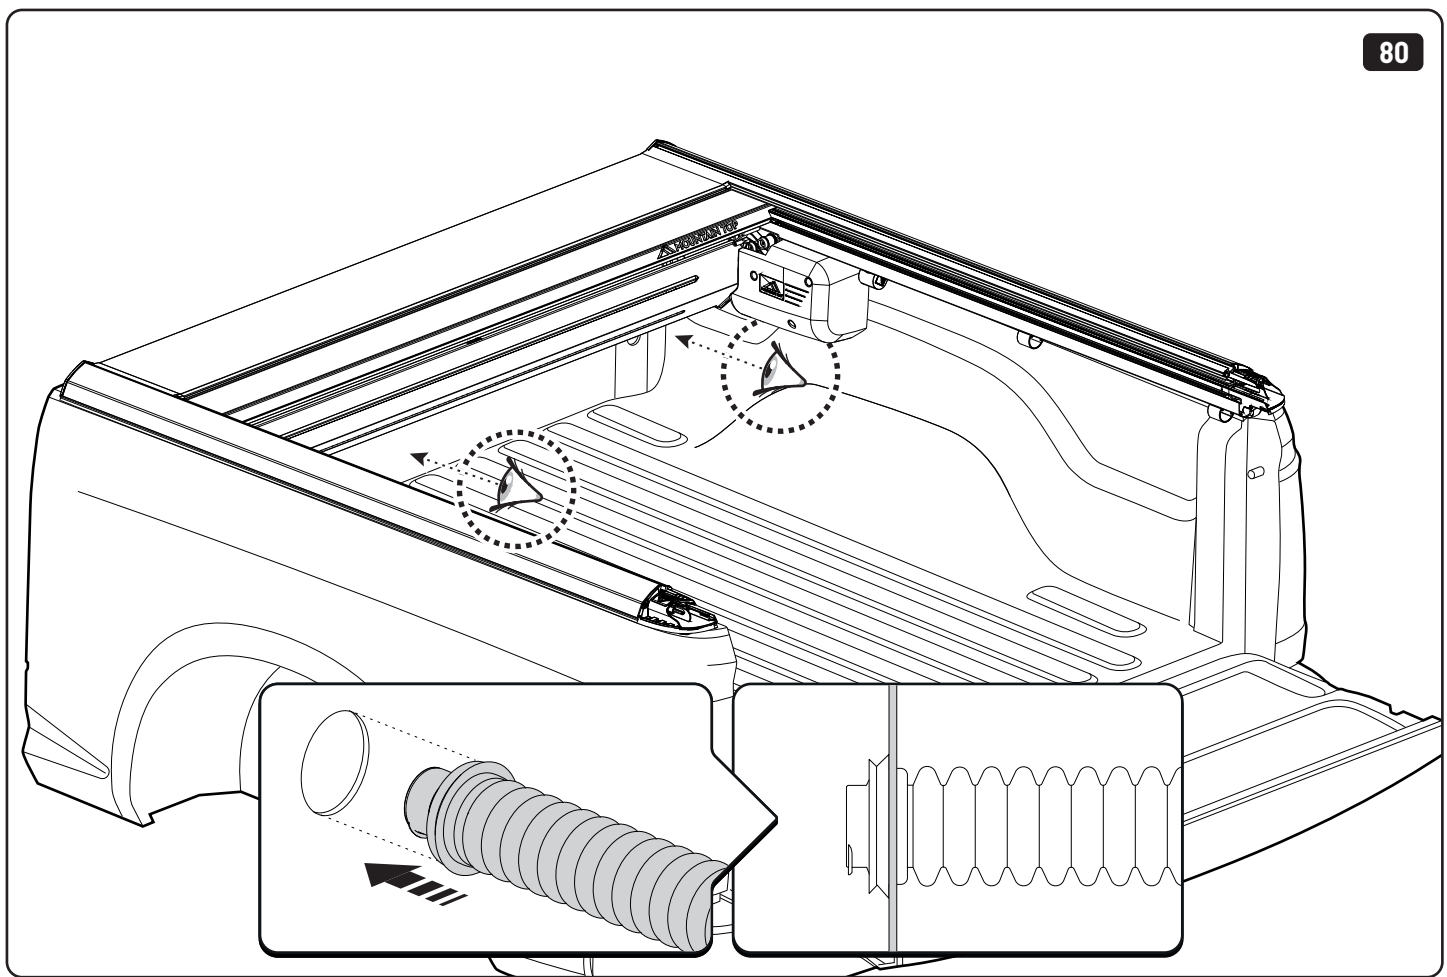

19

Maxus

Only to be installed by authorized personnel

x6

x6

 Reset

Steps	Page	Done by
Mounting rubber cross	9	
Mounting gliding rail in canister	15	
Holes for drain	24-28	
Width + Cross measurement	39+40	
Tightening the clamp screw	41	
Mounting drain	49	