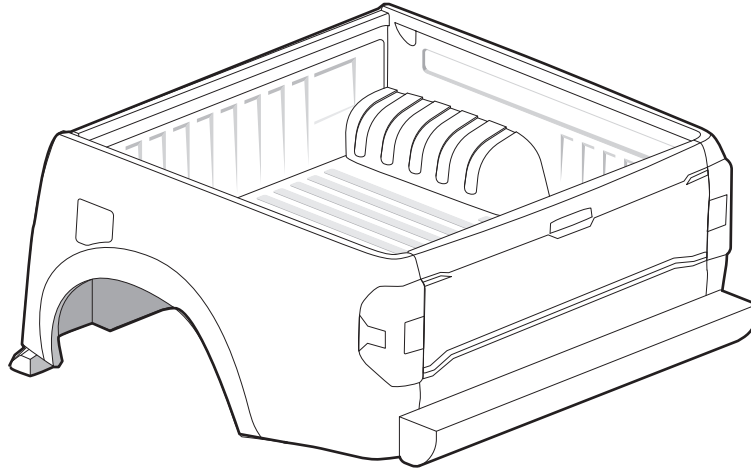

19

Maxus

Only to be installed by authorized personnel

x6

x6

 Reset

Steps	Page	Done by
Mounting rubber cross	9	
Mounting gliding rail in canister	15	
Holes for drain	24-28	
Width + Cross measurement	39+40	
Tightening the clamp screw	41	
Mounting drain	49	