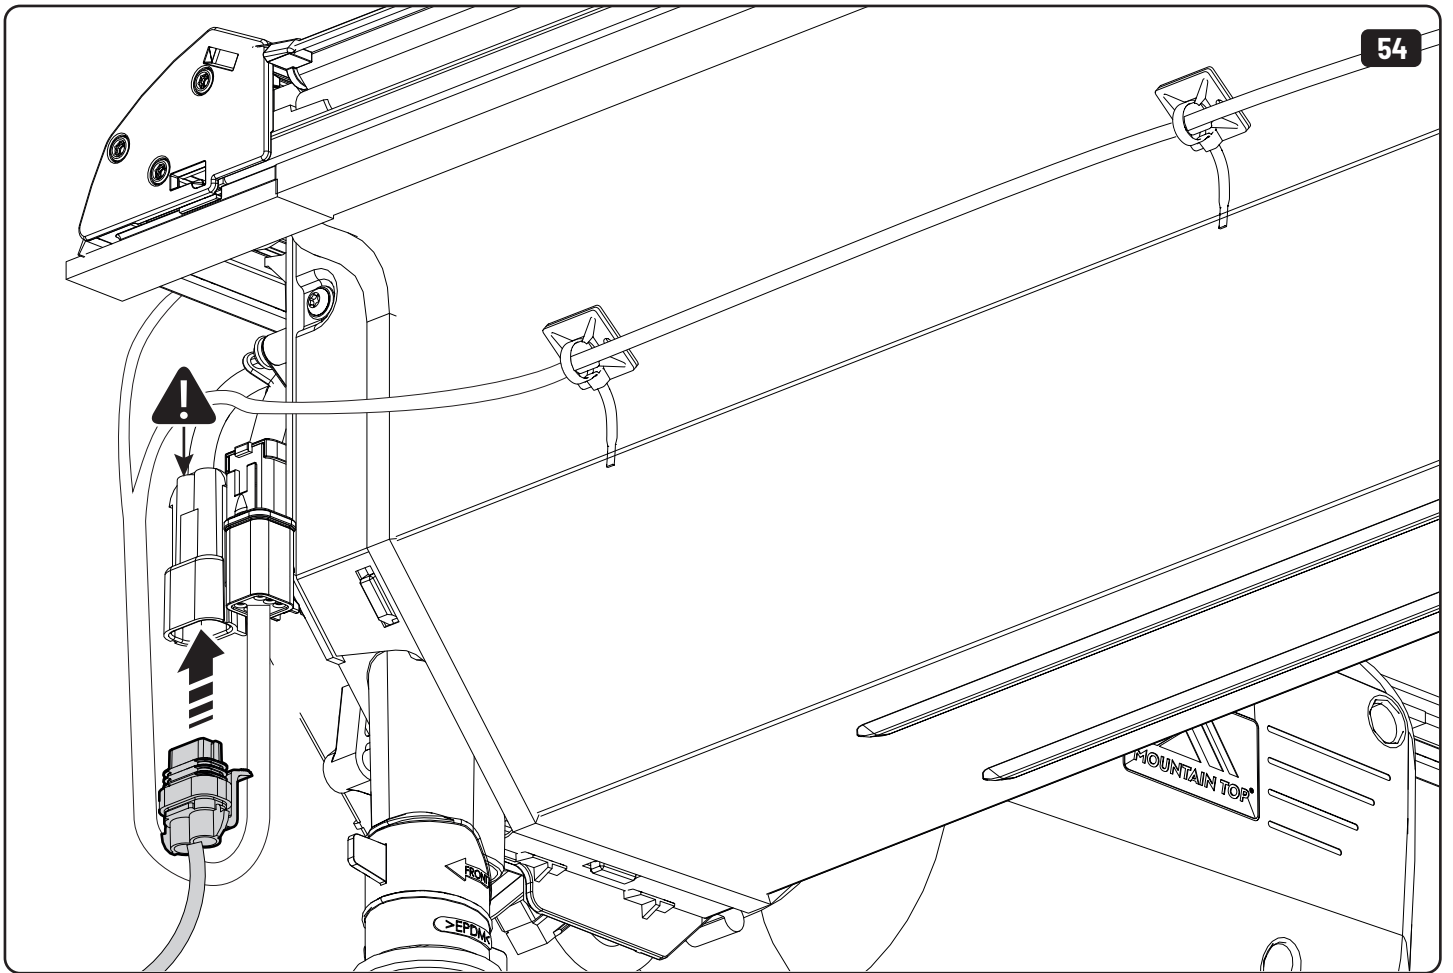

19

Maxus

Only to be installed by authorized personnel

x6

x6

 Reset

Steps	Page	Done by
Mounting rubber cross	9	
Mounting gliding rail in canister	15	
Holes for drain	24-28	
Width + Cross measurement	39+40	
Tightening the clamp screw	41	
Mounting drain	49	