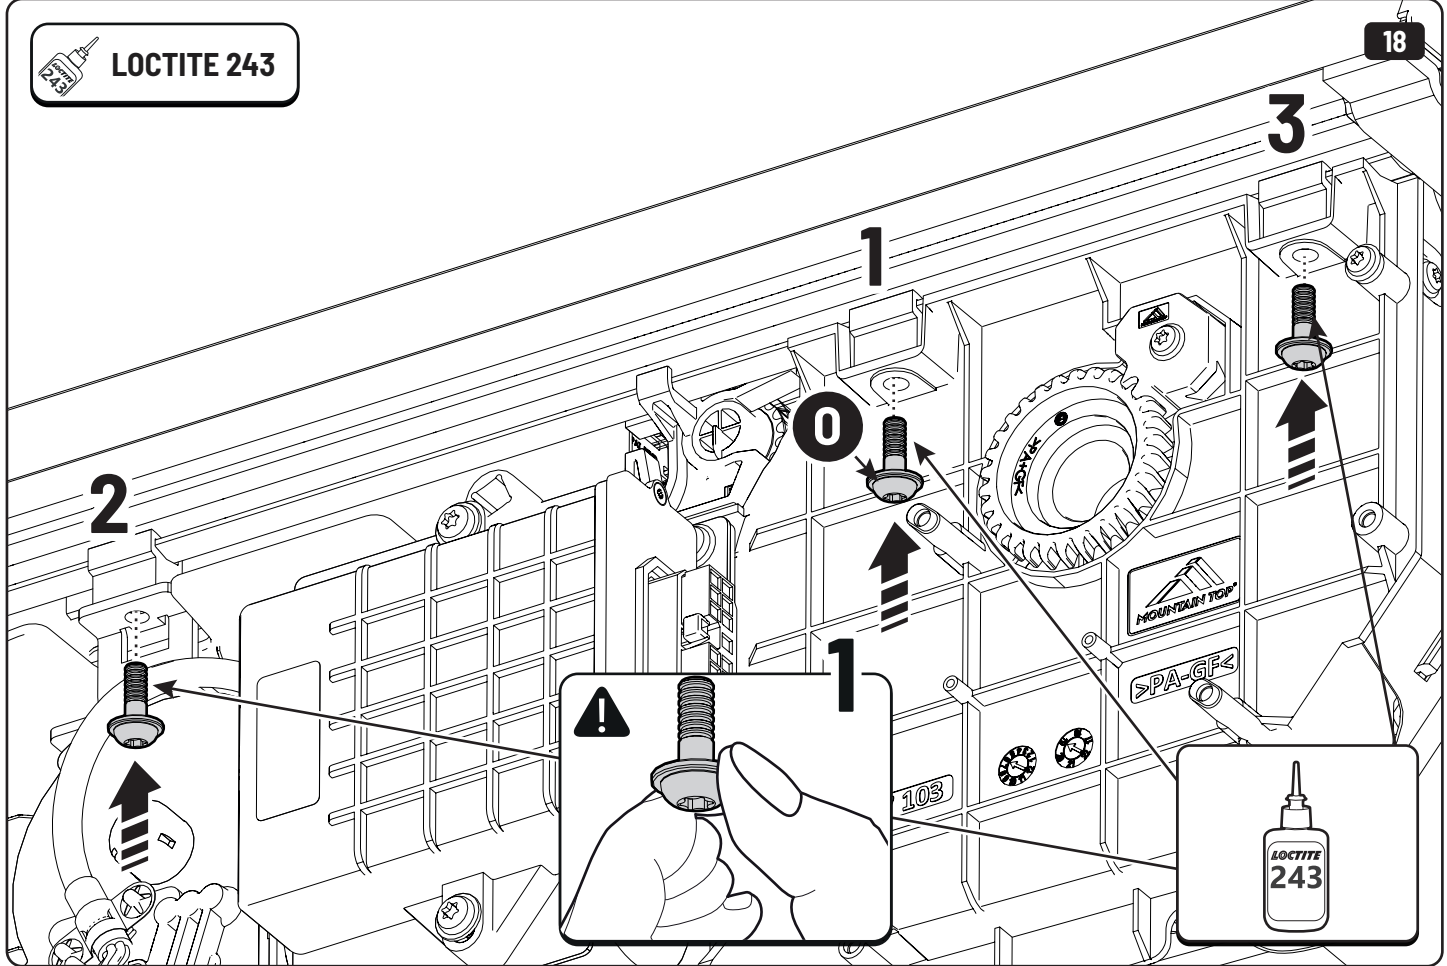

LOCTITE 243

18