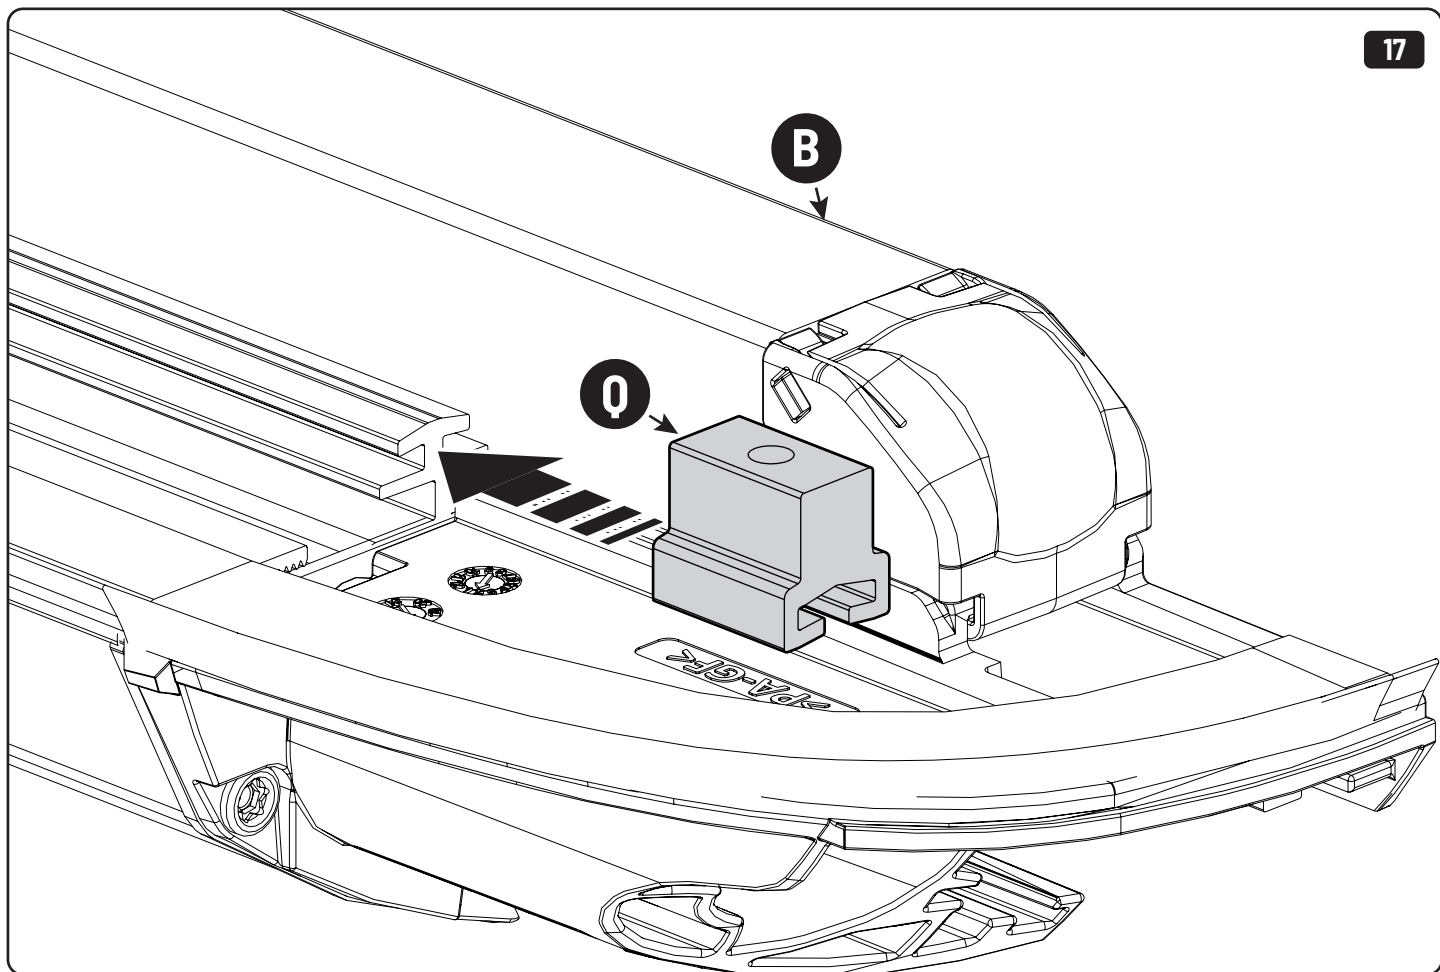

LOCTITE 243

T30

4,8Nm

16

17