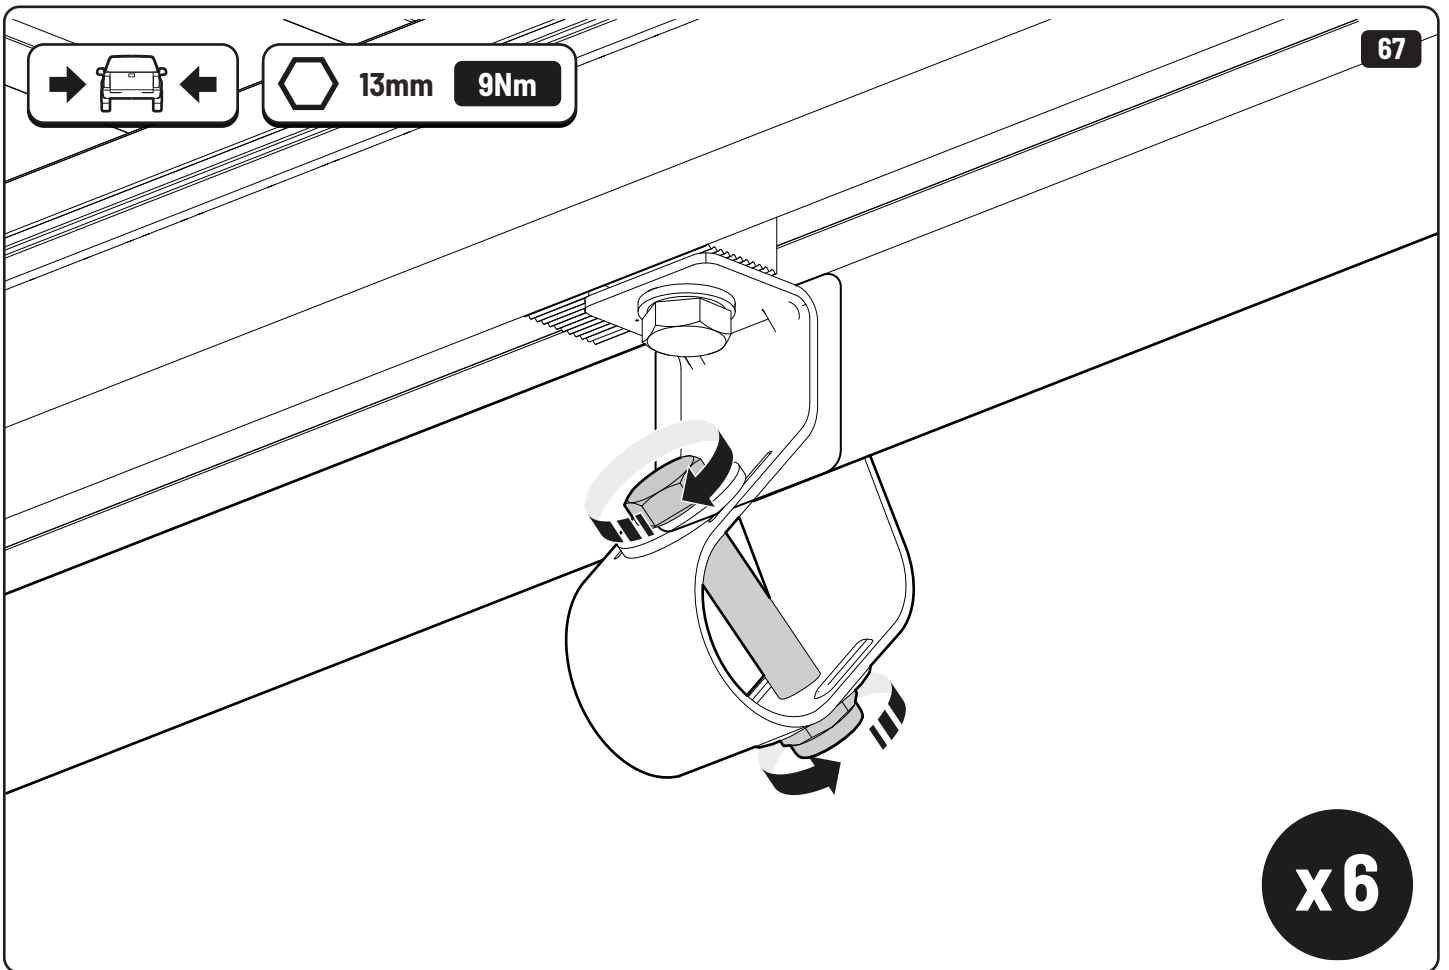

19

Maxus

Only to be installed by authorized personnel

x6

x6

 Reset

Steps	Page	Done by
Mounting rubber cross	9	
Mounting gliding rail in canister	15	
Holes for drain	24-28	
Width + Cross measurement	39+40	
Tightening the clamp screw	41	
Mounting drain	49	