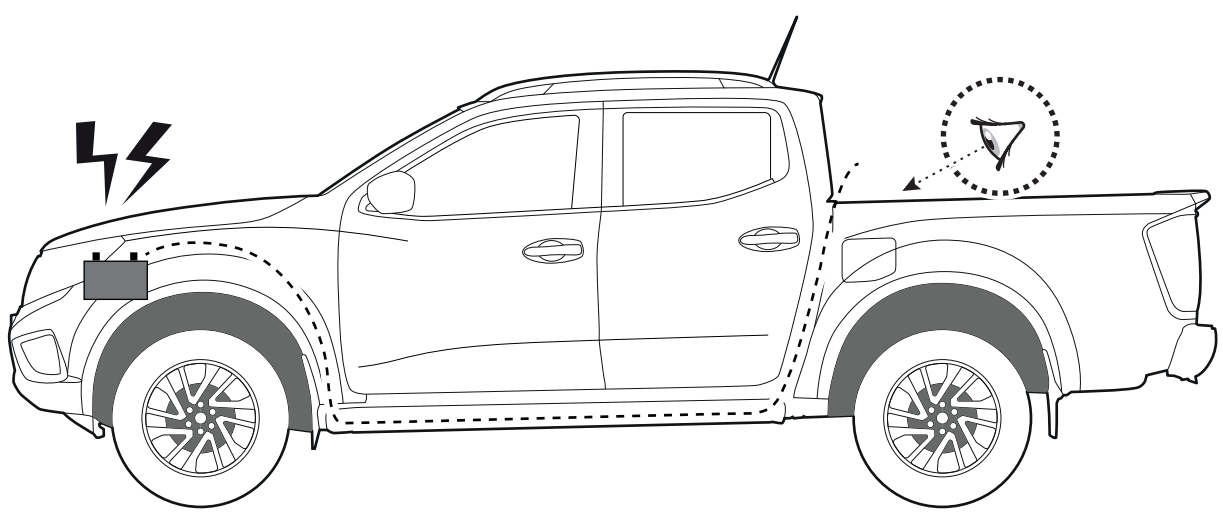

19

Maxus

Only to be installed by authorized personnel

x6

x6

 Reset

Steps	Page	Done by
Mounting rubber cross	9	
Mounting gliding rail in canister	15	
Holes for drain	24-28	
Width + Cross measurement	39+40	
Tightening the clamp screw	41	
Mounting drain	49	