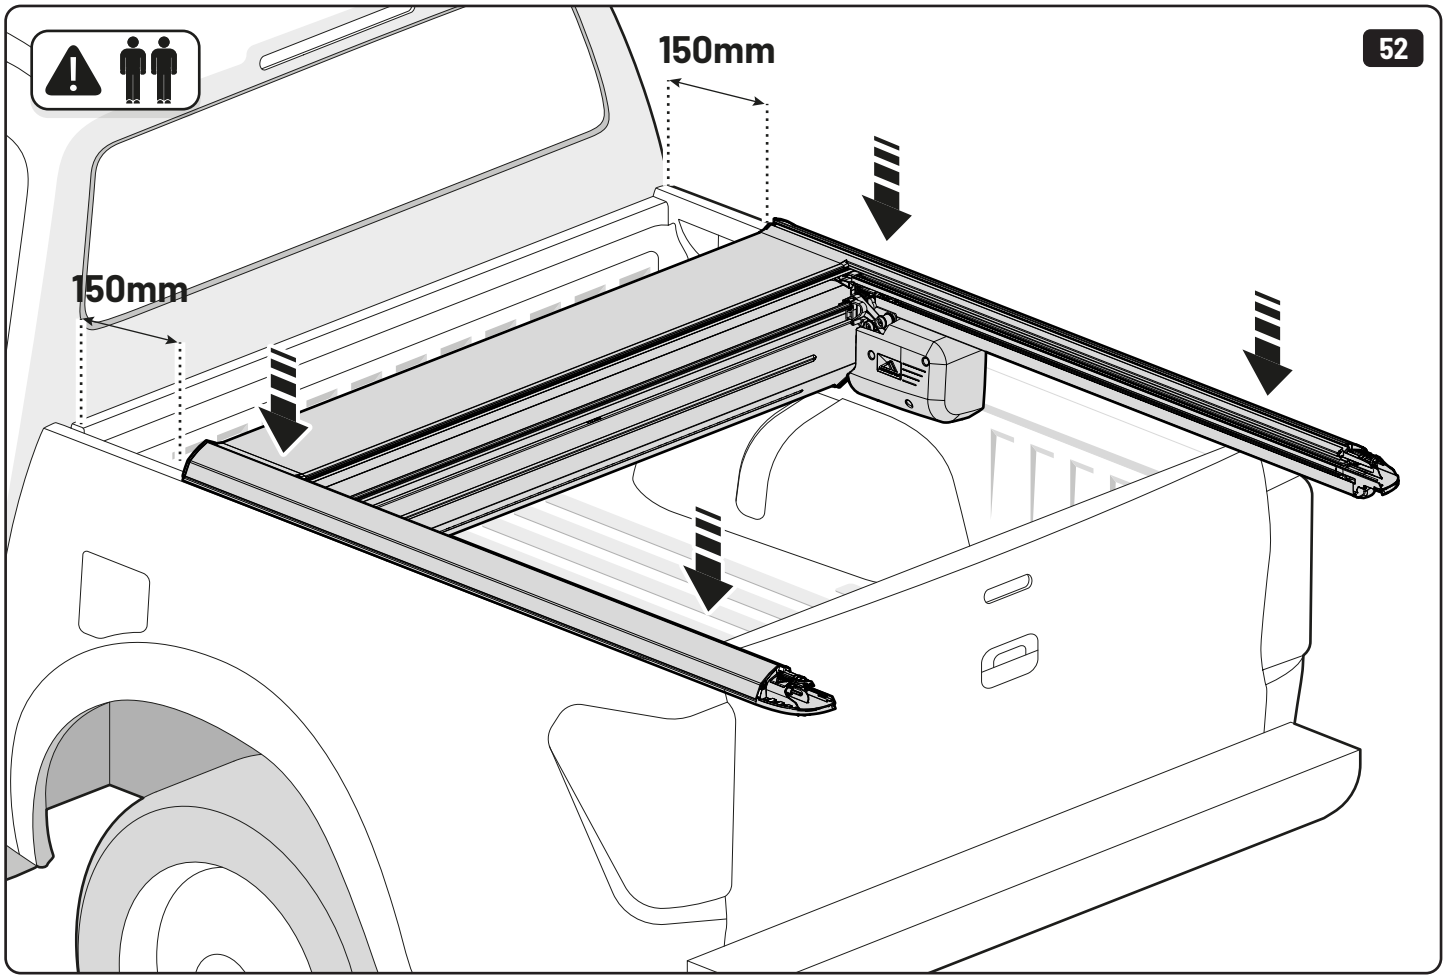

19

Maxus

Only to be installed by authorized personnel

x6

x6

 Reset

Steps	Page	Done by
Mounting rubber cross	9	
Mounting gliding rail in canister	15	
Holes for drain	24-28	
Width + Cross measurement	39+40	
Tightening the clamp screw	41	
Mounting drain	49	