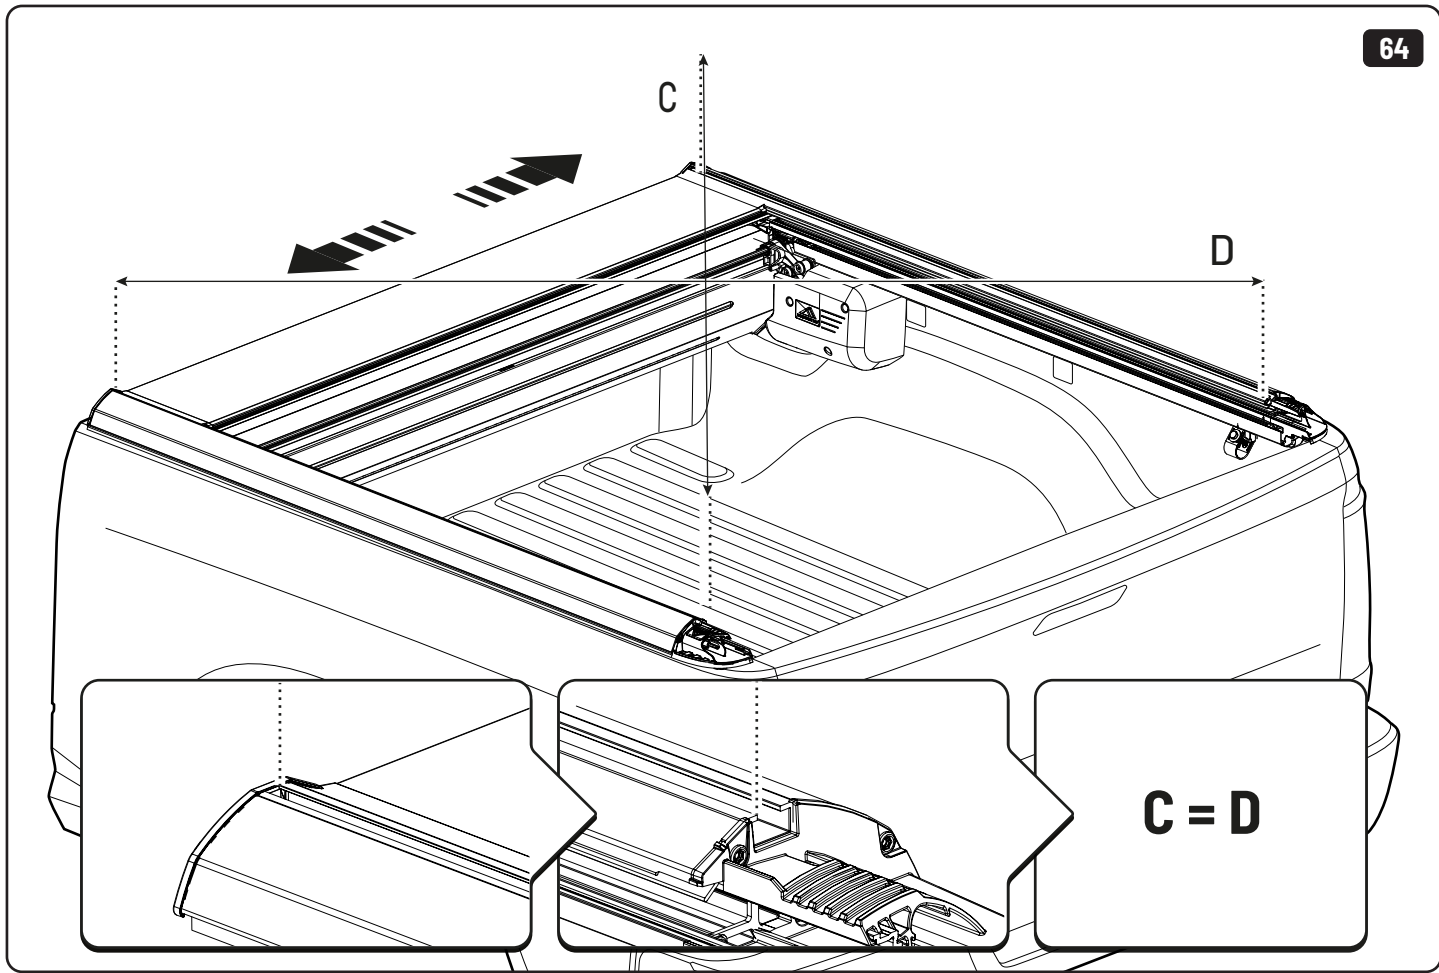

19

Maxus

Only to be installed by authorized personnel

x6

x6

 Reset

Steps	Page	Done by
Mounting rubber cross	9	
Mounting gliding rail in canister	15	
Holes for drain	24-28	
Width + Cross measurement	39+40	
Tightening the clamp screw	41	
Mounting drain	49	