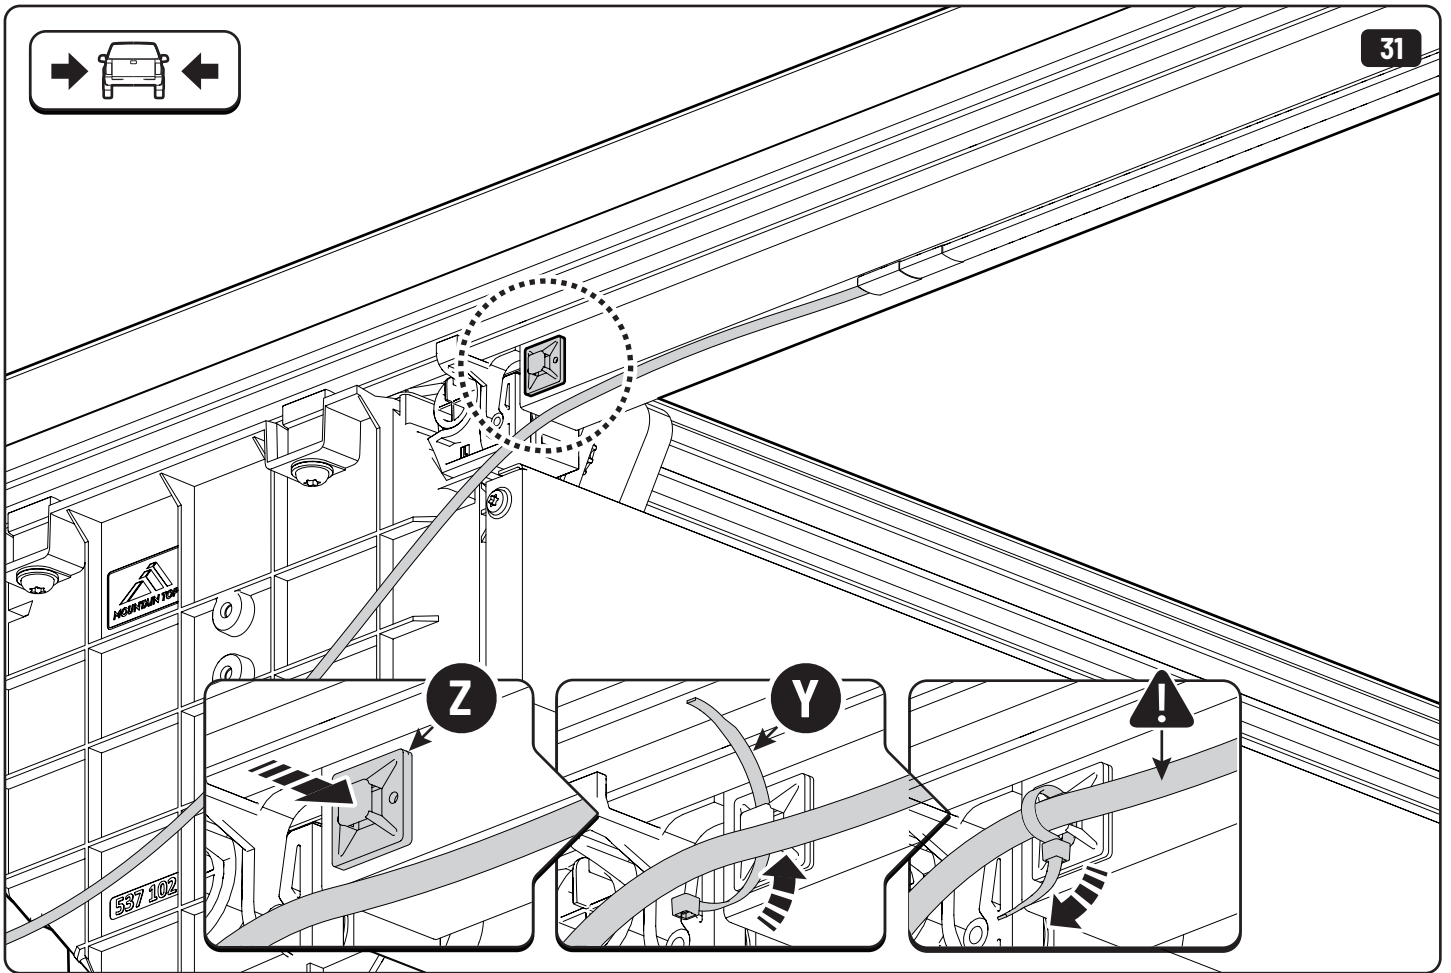

19

Maxus

Only to be installed by authorized personnel

x6

x6

 Reset

Steps	Page	Done by
Mounting rubber cross	9	
Mounting gliding rail in canister	15	
Holes for drain	24-28	
Width + Cross measurement	39+40	
Tightening the clamp screw	41	
Mounting drain	49	