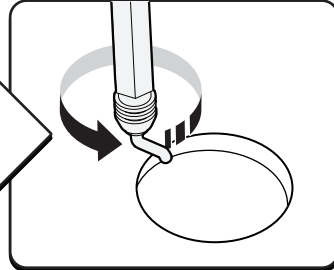

19

Maxus

Only to be installed by authorized personnel

x6

x6

 Reset

Steps	Page	Done by
Mounting rubber cross	9	
Mounting gliding rail in canister	15	
Holes for drain	24-28	
Width + Cross measurement	39+40	
Tightening the clamp screw	41	
Mounting drain	49	