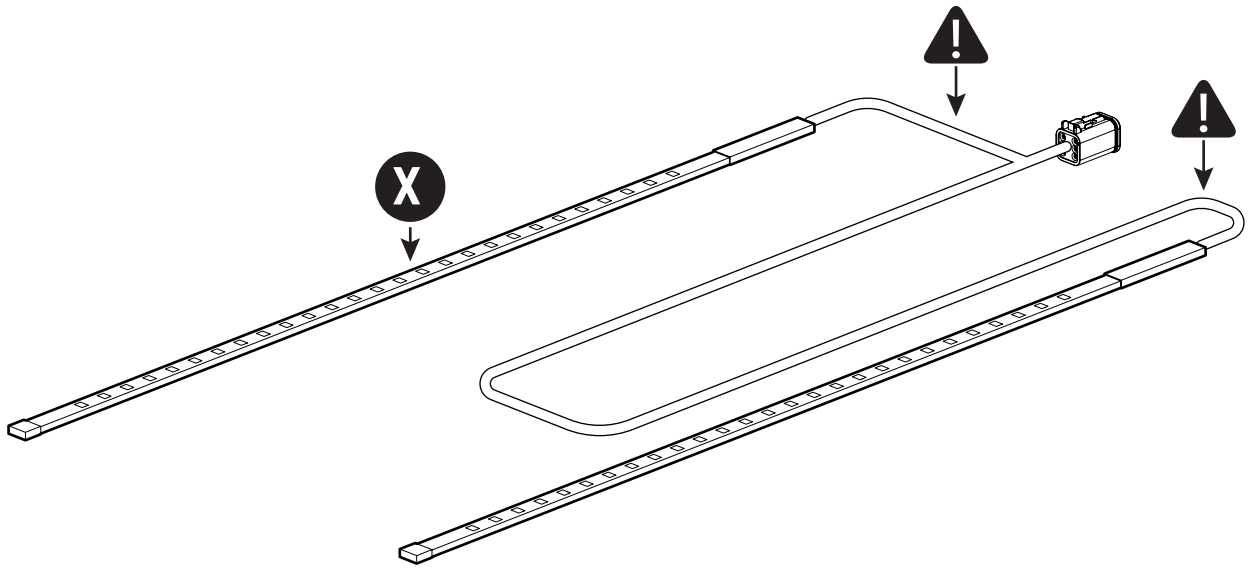

19

Maxus

Only to be installed by authorized personnel

x6

x6

 Reset

Steps	Page	Done by
Mounting rubber cross	9	
Mounting gliding rail in canister	15	
Holes for drain	24-28	
Width + Cross measurement	39+40	
Tightening the clamp screw	41	
Mounting drain	49	