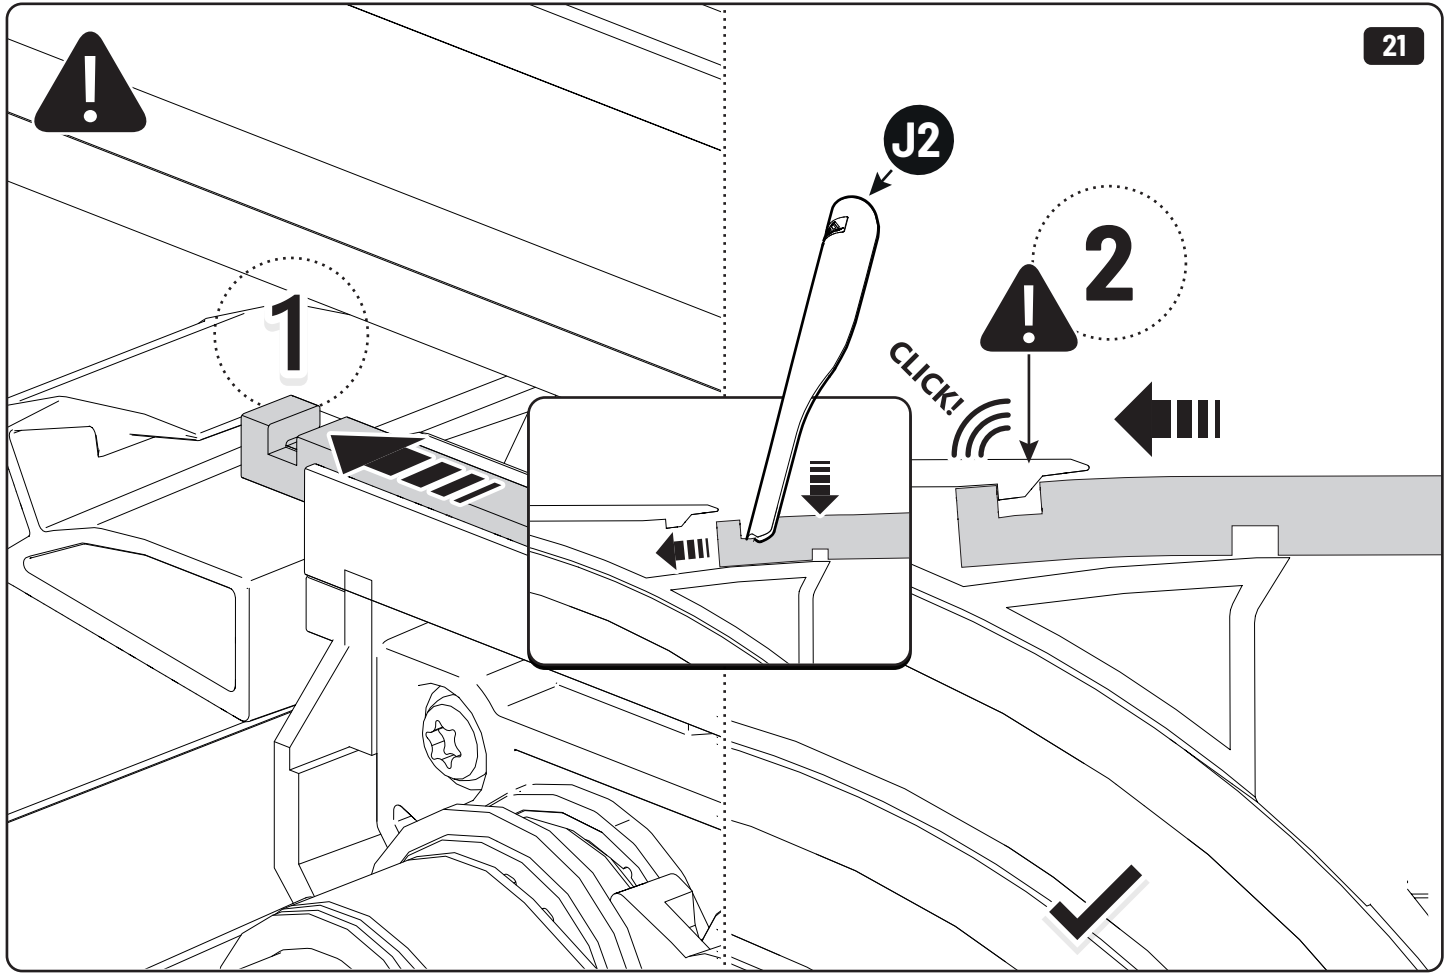

19

Maxus

Only to be installed by authorized personnel

x6

x6

 Reset

Steps	Page	Done by
Mounting rubber cross	9	
Mounting gliding rail in canister	15	
Holes for drain	24-28	
Width + Cross measurement	39+40	
Tightening the clamp screw	41	
Mounting drain	49	