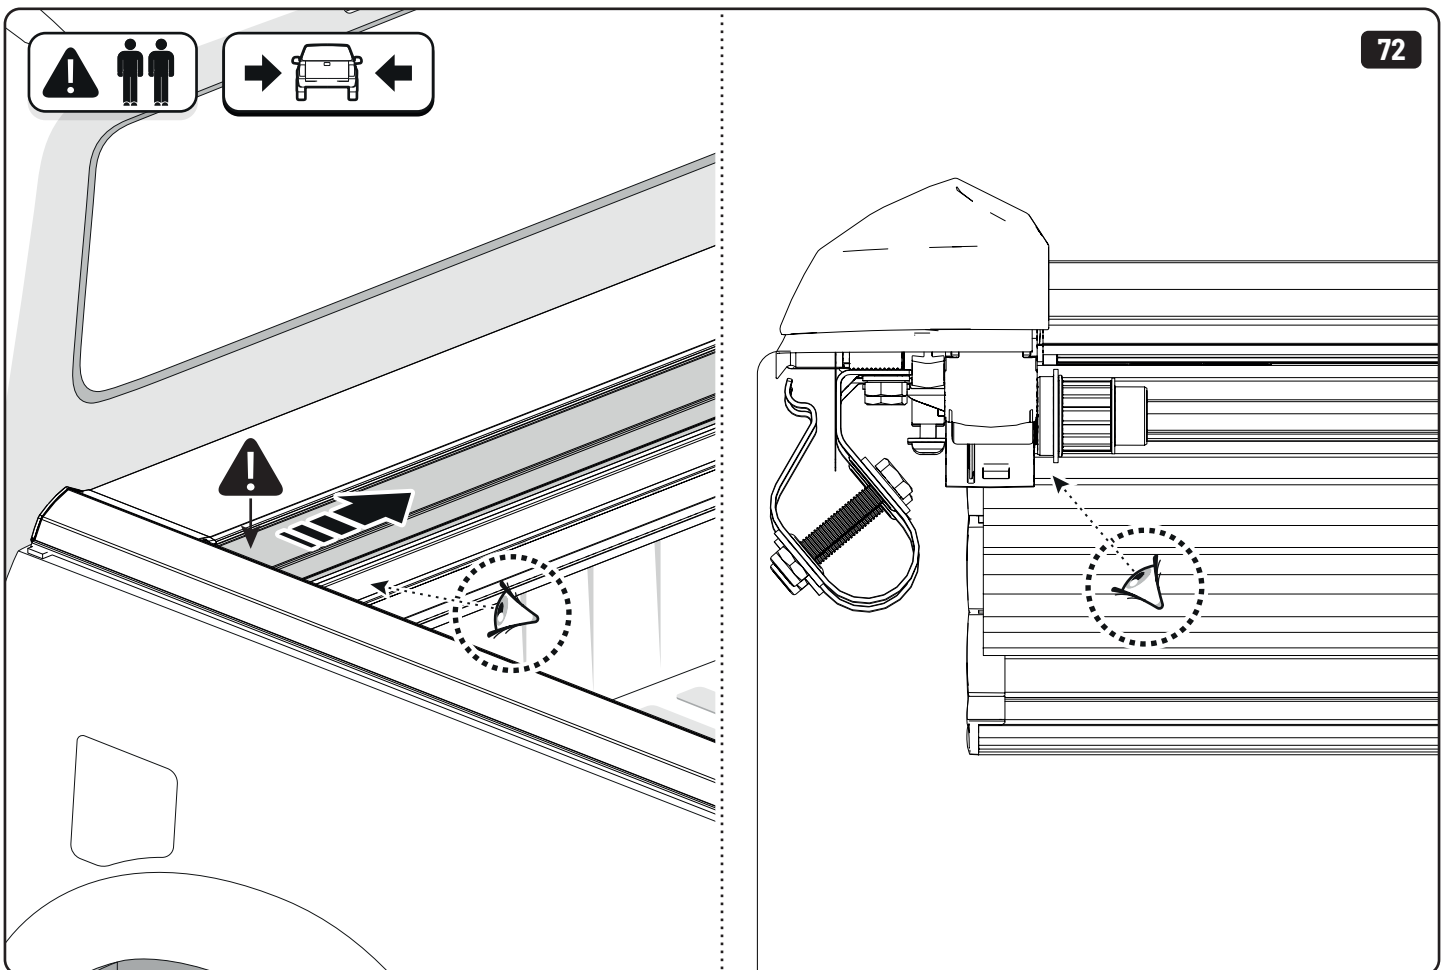

19

Maxus

Only to be installed by authorized personnel

x6

x6

 Reset

Steps	Page	Done by
Mounting rubber cross	9	
Mounting gliding rail in canister	15	
Holes for drain	24-28	
Width + Cross measurement	39+40	
Tightening the clamp screw	41	
Mounting drain	49	

Customer Service +45 4810 2950 (08:00 - 16:00 CET)
Support info@mountaintop.dk
Website www.mountaintop.dk
Address Pedersholmparken 10, 3600 Frederikssund, Denmark

Part number (s)	Model / Year	Cab type (s)	Installation time	Weight
EVOe IS10 AB01	Isuzu / 2020 ->	Double Cab	1 hour (s)	43 kg
EVOe IS11 AB01	Isuzu / 2020 ->	Extra Cab	1 hour (s)	48 kg
EVOe IS10 AB11	Isuzu / 2020 ->	Double Cab	1 hour (s)	43 kg
EVOe IS11 AB11	Isuzu / 2020 ->	Extra Cab	1 hour (s)	48 kg
EVOe FO90 AB01	Ranger / 2011 ->	Double Cab	1 hour (s)	42 kg
EVOe FO90 AB11	Ranger / 2011 ->	Double Cab	1 hour (s)	42 kg
EVOe MX20 AB11	Maxus / 2022 ->	Crew Cab	1 hour (s)	42 kg