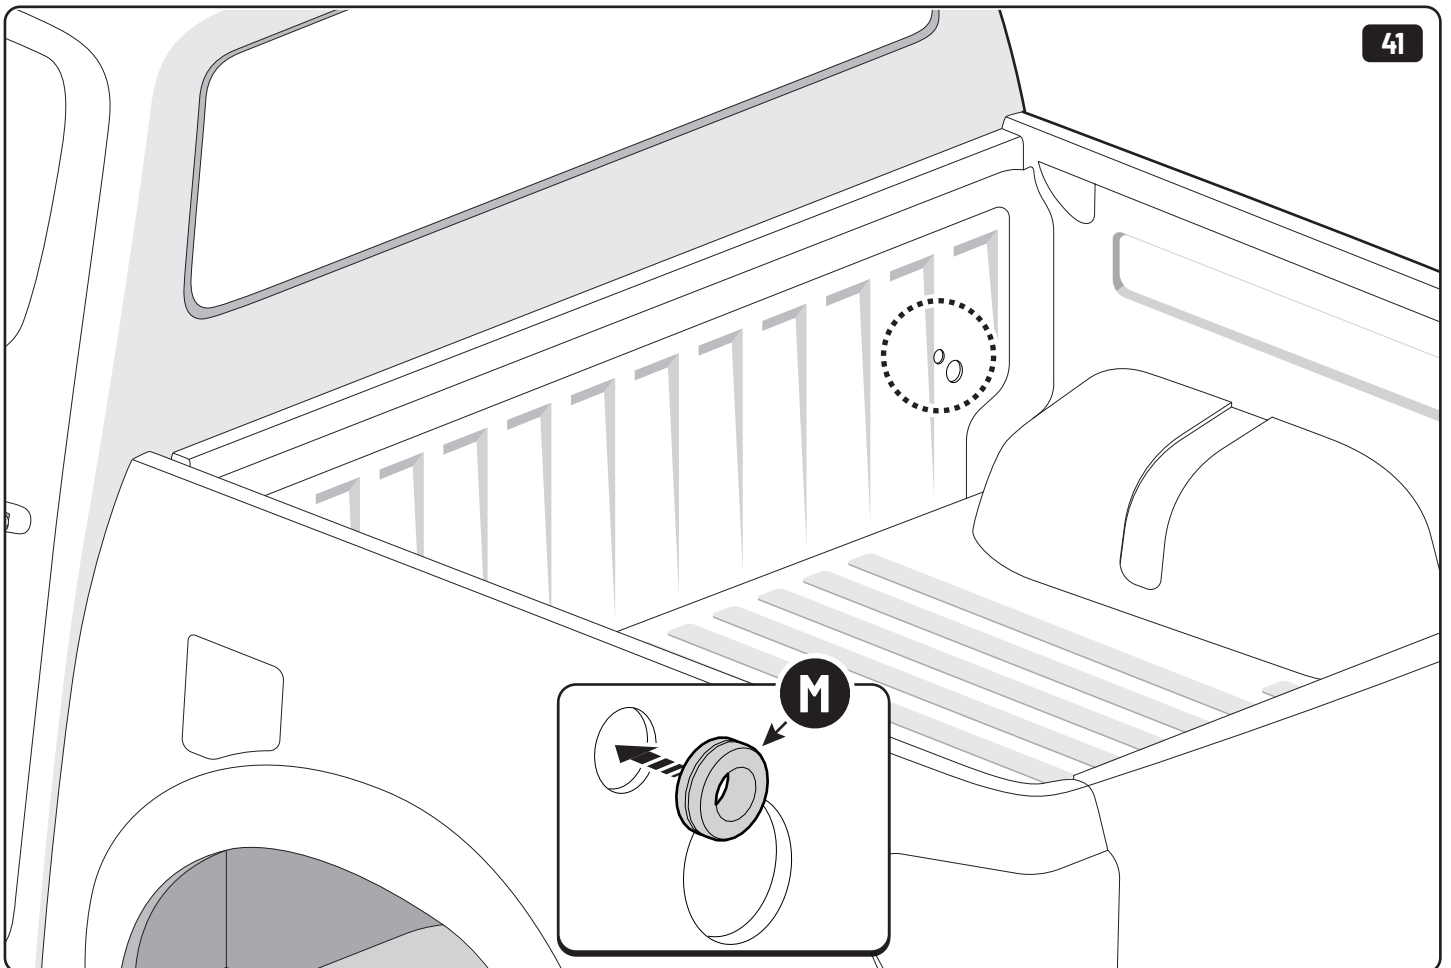

19

Maxus

Only to be installed by authorized personnel

x6

x6

 Reset

Steps	Page	Done by
Mounting rubber cross	9	
Mounting gliding rail in canister	15	
Holes for drain	24-28	
Width + Cross measurement	39+40	
Tightening the clamp screw	41	
Mounting drain	49	