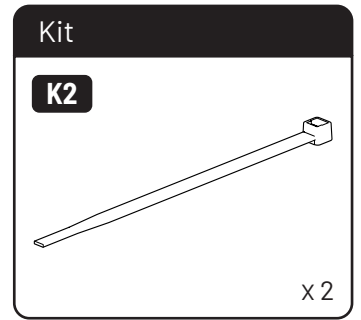

MOUNTAIN TOP[®] EVOe

Installation manual

DOWNLOAD PDF

Parts

A		x1	B		x1						
C		x1	I2		x2	D		x1	J2		x1

Kit

E		x2	F		x6	G		x6	H		x2	I		x1
J		x6	K		x6	L		x6	M		x1	N		x12
O		x5	P		x1	Q		x1	R		x6	S		x2
T		x1	U		x1	V		x1						