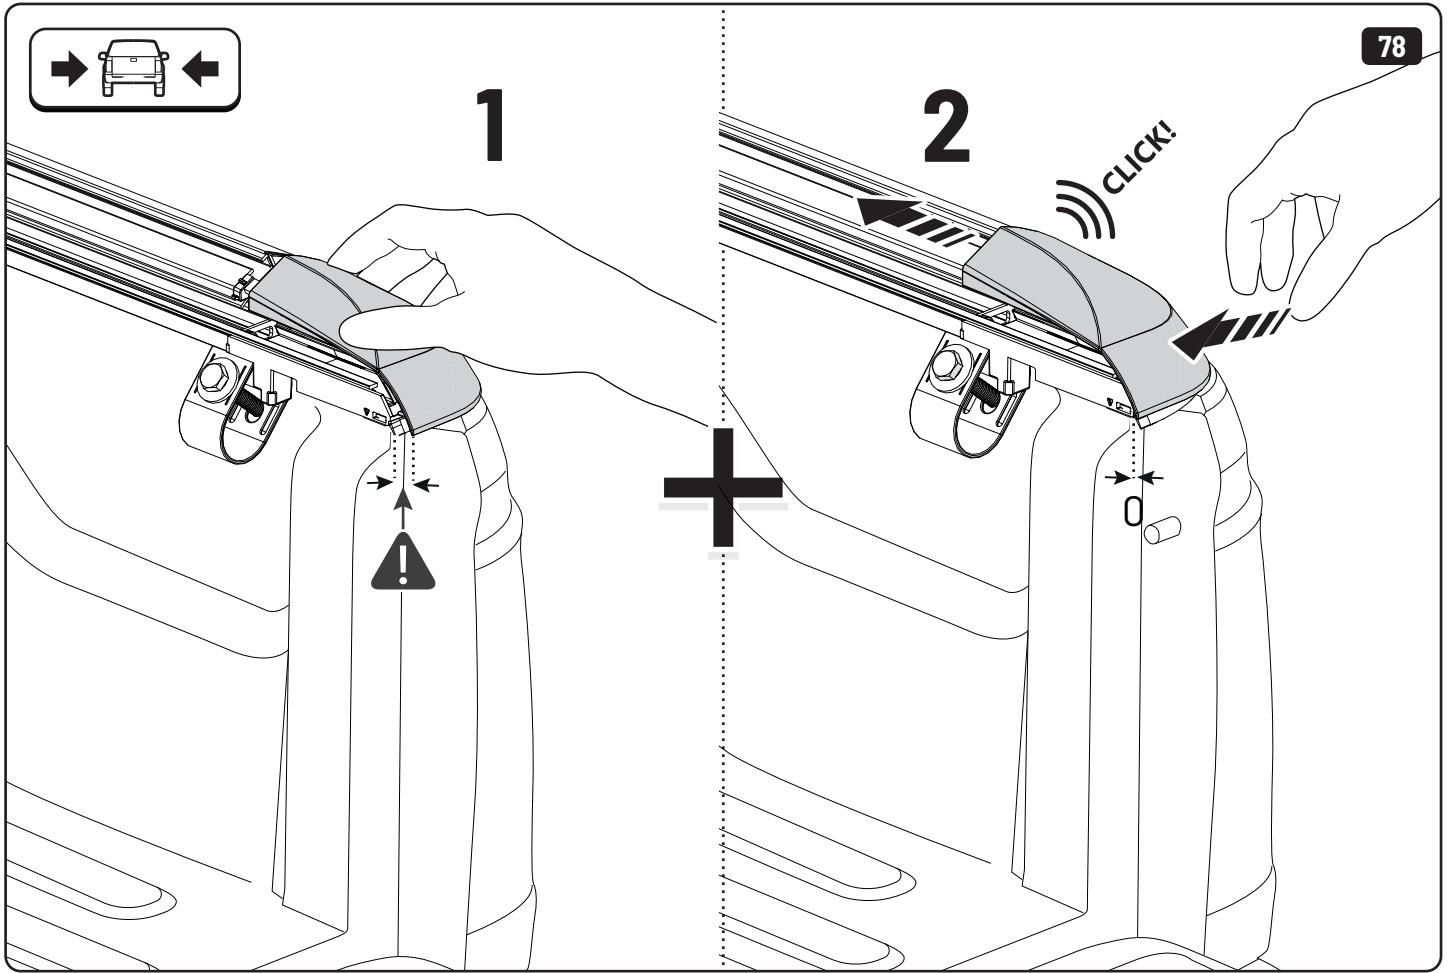

19

Maxus

Only to be installed by authorized personnel

x6

x6

 Reset

Steps	Page	Done by
Mounting rubber cross	9	
Mounting gliding rail in canister	15	
Holes for drain	24-28	
Width + Cross measurement	39+40	
Tightening the clamp screw	41	
Mounting drain	49	