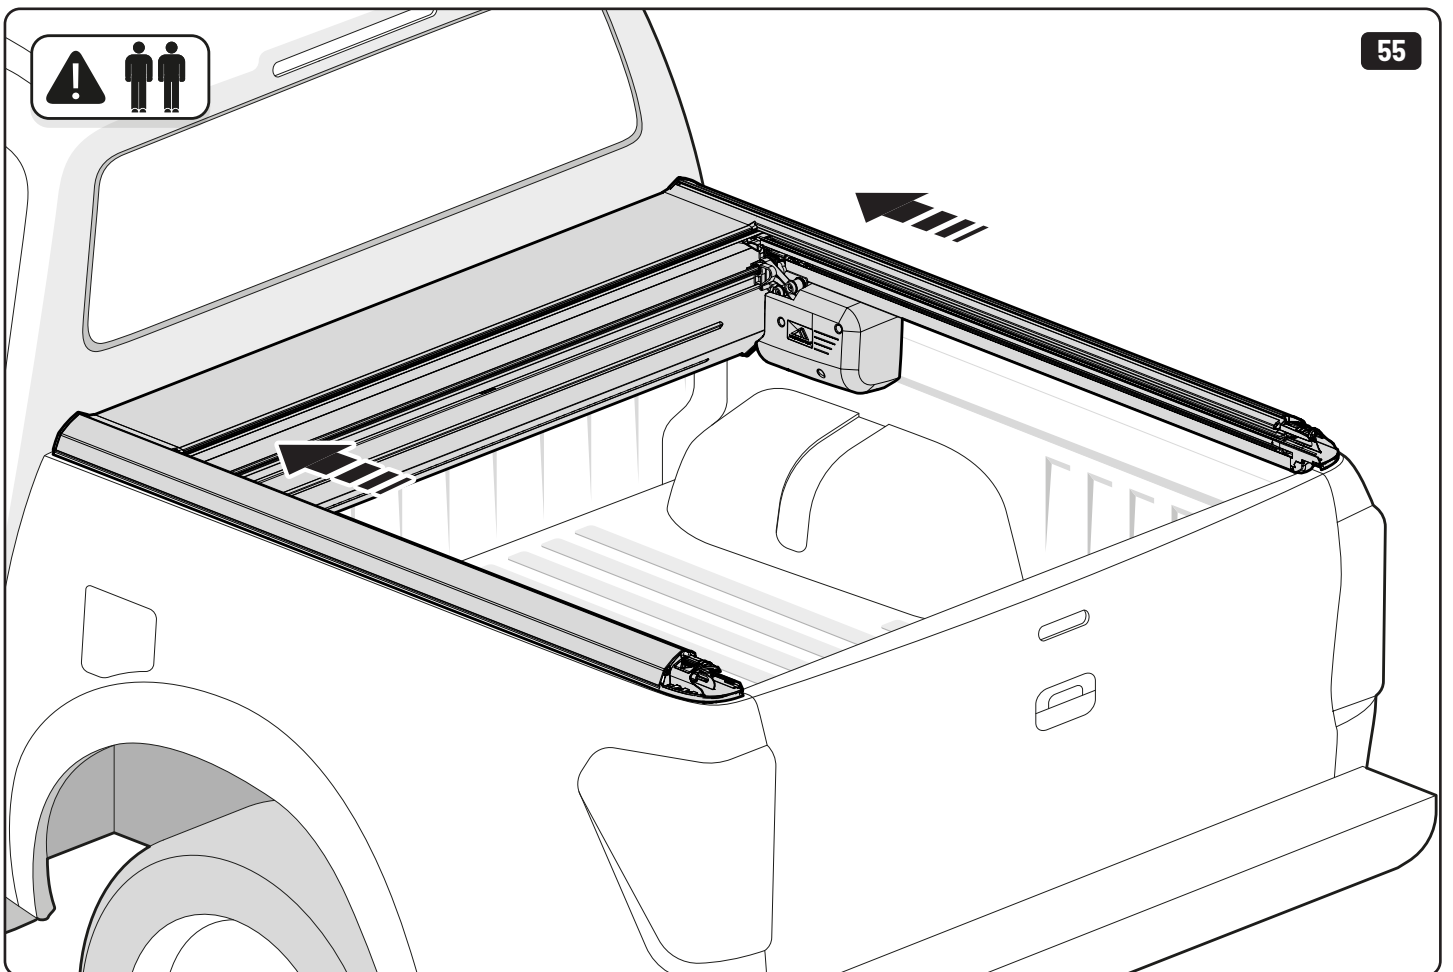

19

Maxus

Only to be installed by authorized personnel

x6

x6

 Reset

Steps	Page	Done by
Mounting rubber cross	9	
Mounting gliding rail in canister	15	
Holes for drain	24-28	
Width + Cross measurement	39+40	
Tightening the clamp screw	41	
Mounting drain	49	