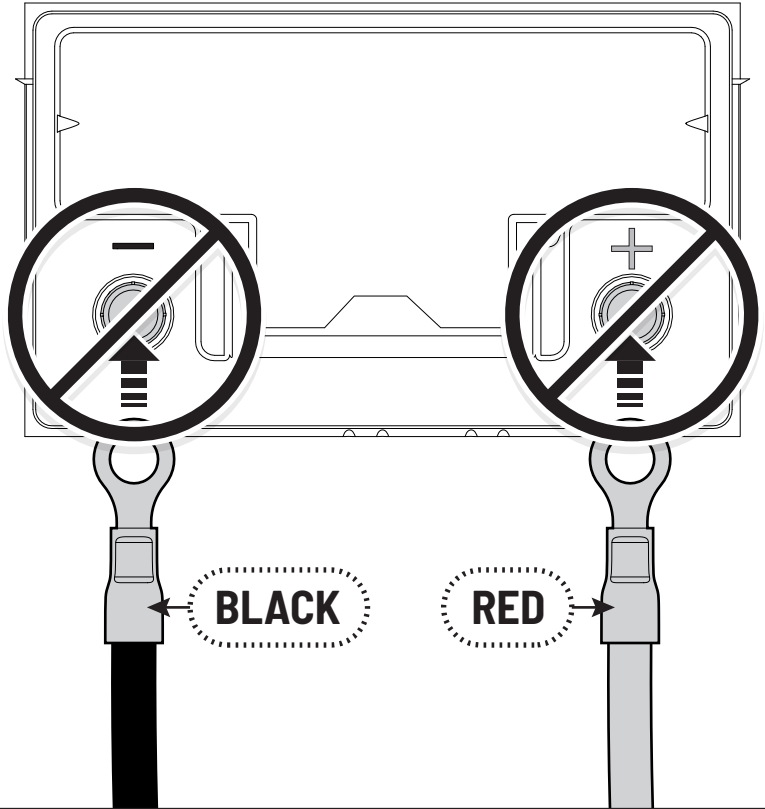

19

Maxus

Only to be installed by authorized personnel

x6

x6

 Reset

Steps	Page	Done by
Mounting rubber cross	9	
Mounting gliding rail in canister	15	
Holes for drain	24-28	
Width + Cross measurement	39+40	
Tightening the clamp screw	41	
Mounting drain	49	