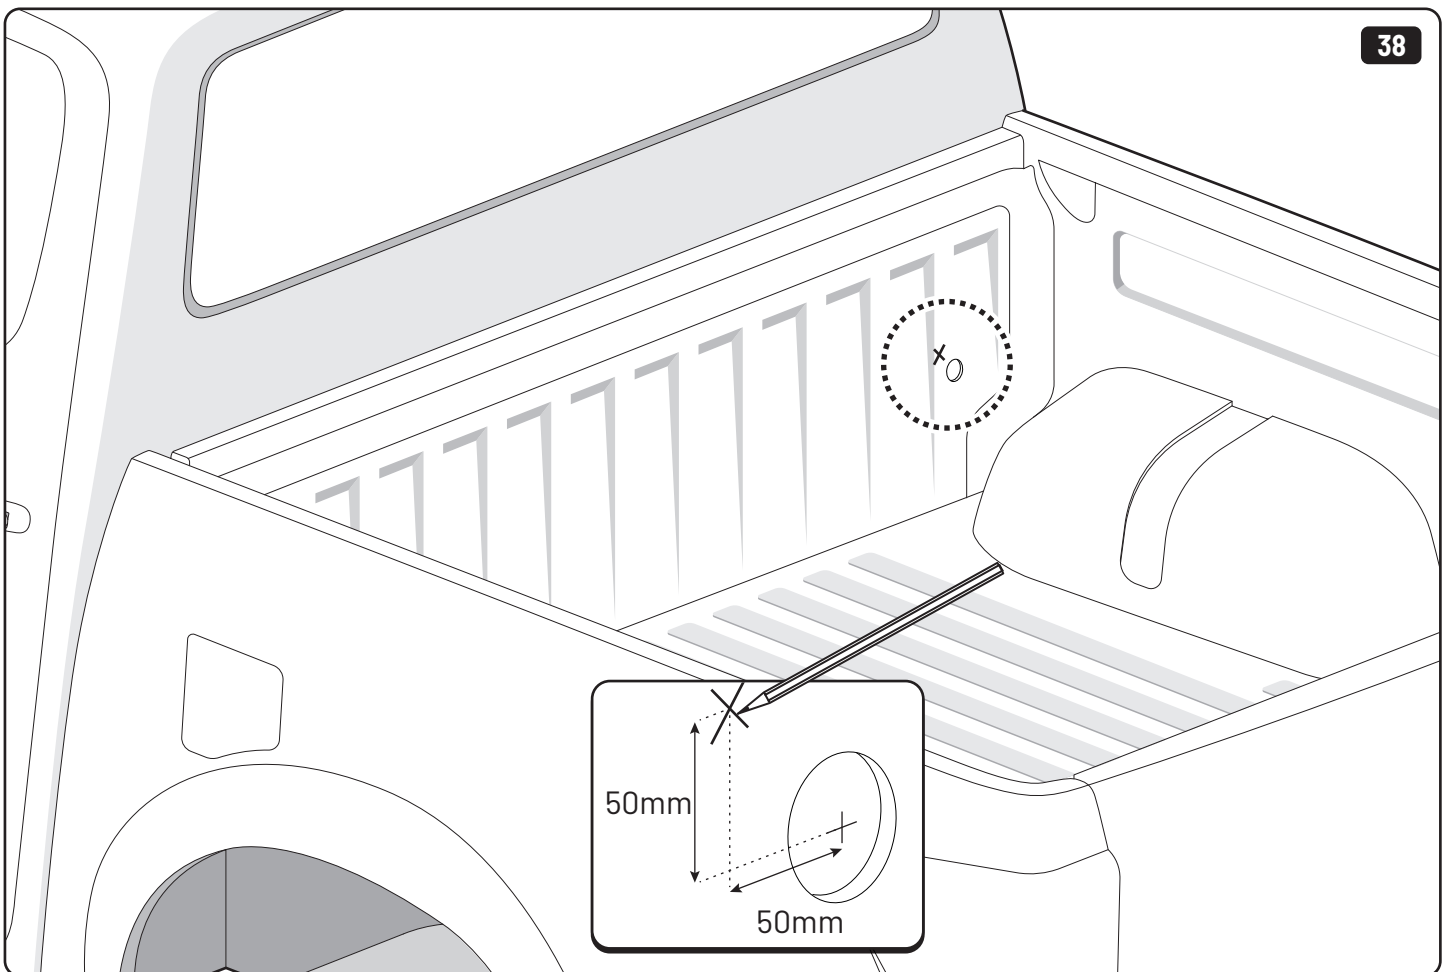

19

Maxus

Only to be installed by authorized personnel

x6

x6

 Reset

Steps	Page	Done by
Mounting rubber cross	9	
Mounting gliding rail in canister	15	
Holes for drain	24-28	
Width + Cross measurement	39+40	
Tightening the clamp screw	41	
Mounting drain	49	