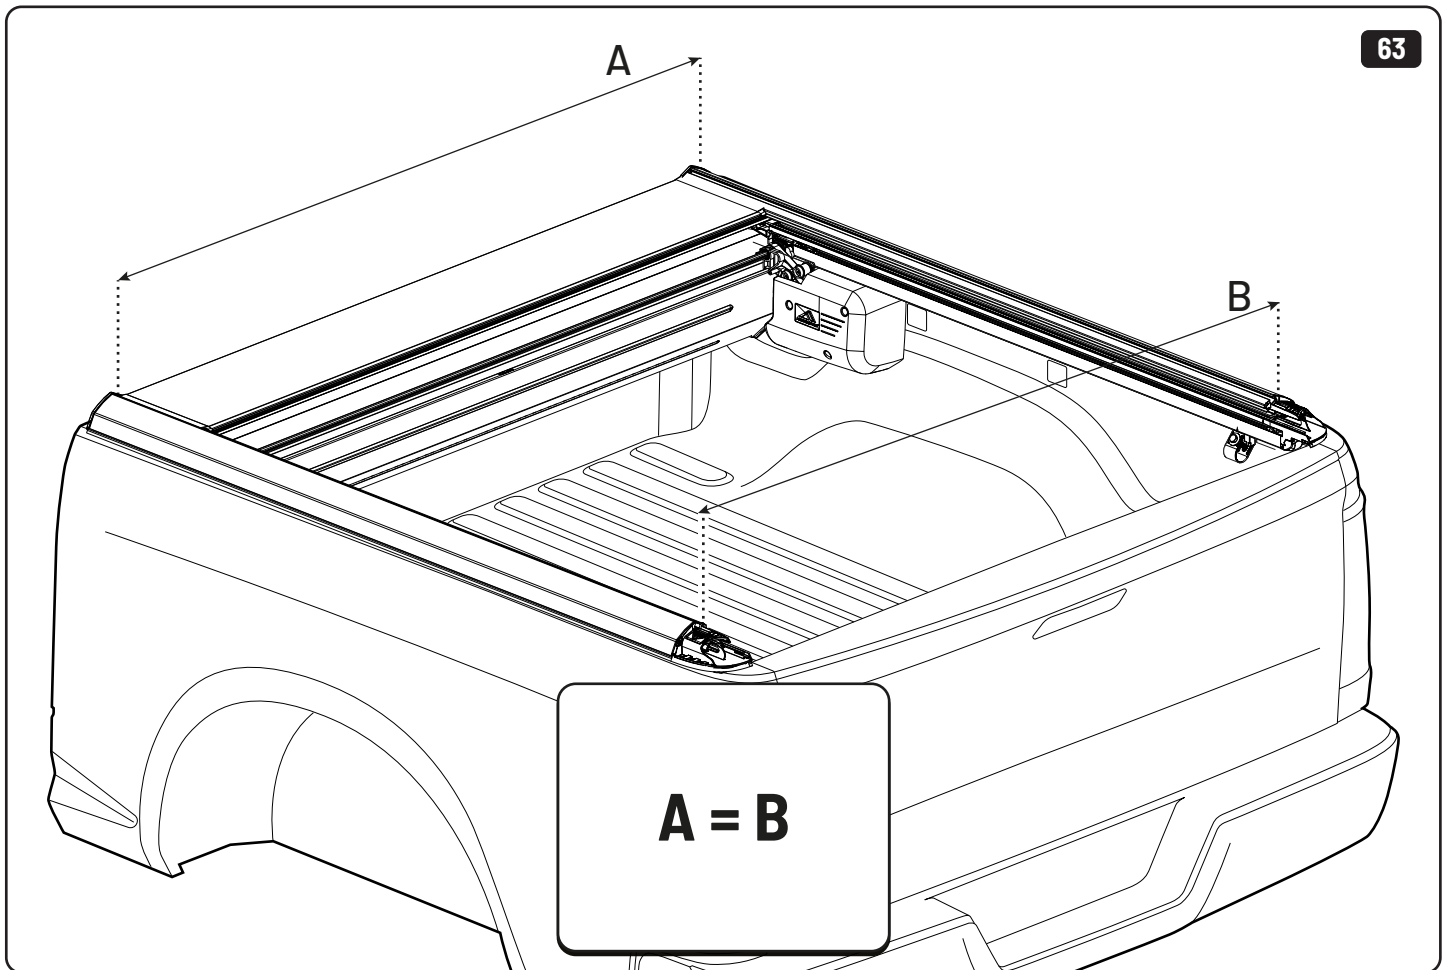

19

Maxus

Only to be installed by authorized personnel

x6

x6

 Reset

Steps	Page	Done by
Mounting rubber cross	9	
Mounting gliding rail in canister	15	
Holes for drain	24-28	
Width + Cross measurement	39+40	
Tightening the clamp screw	41	
Mounting drain	49	