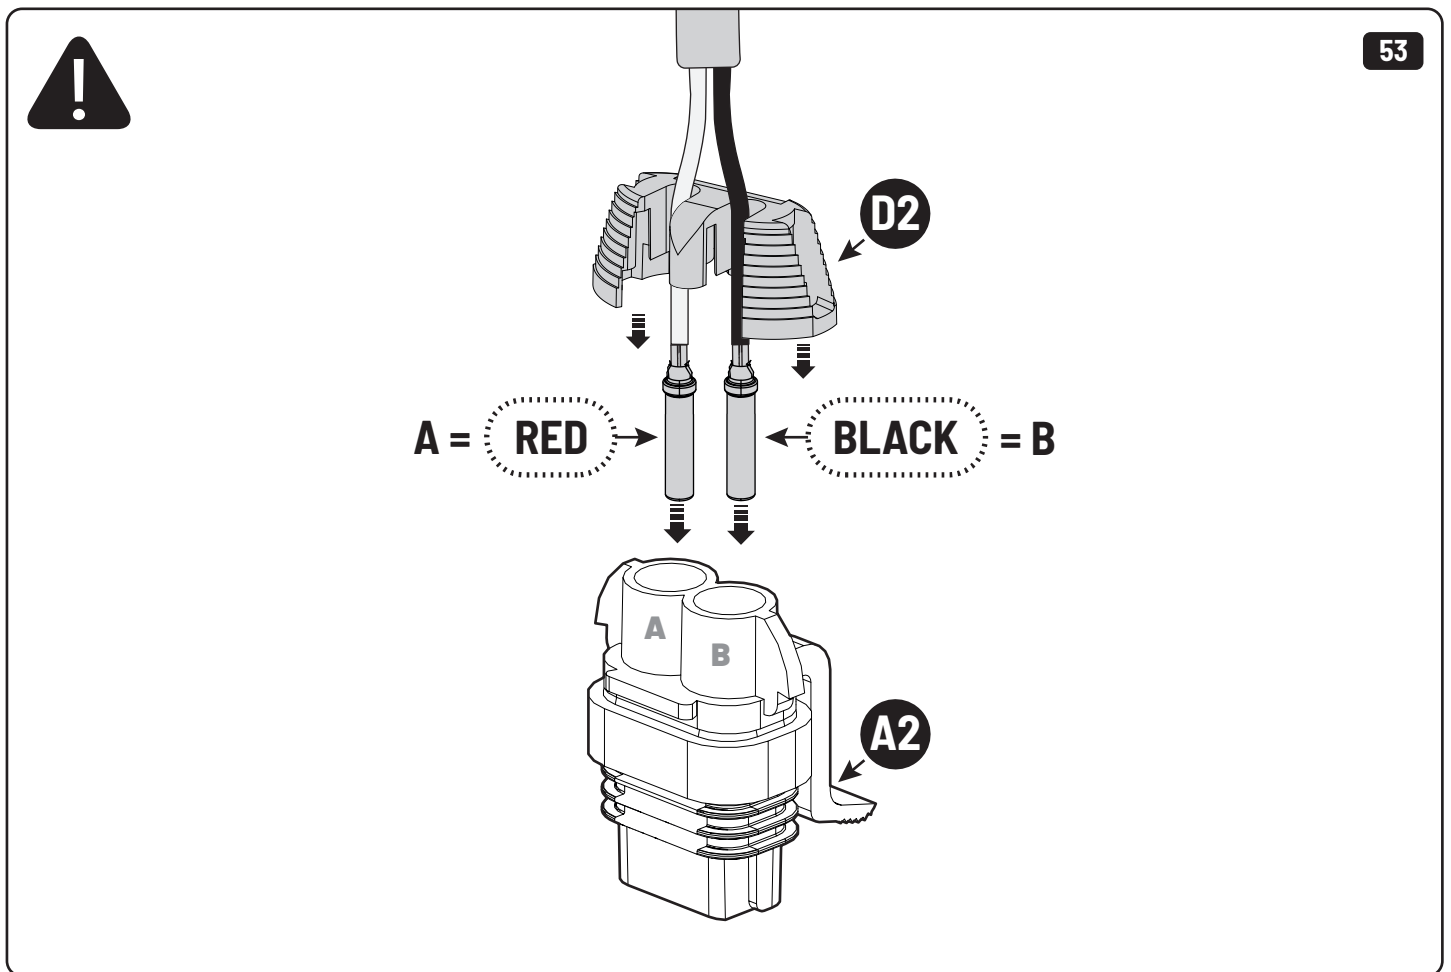

19

Maxus

Only to be installed by authorized personnel

x6

x6

 Reset

Steps	Page	Done by
Mounting rubber cross	9	
Mounting gliding rail in canister	15	
Holes for drain	24-28	
Width + Cross measurement	39+40	
Tightening the clamp screw	41	
Mounting drain	49	