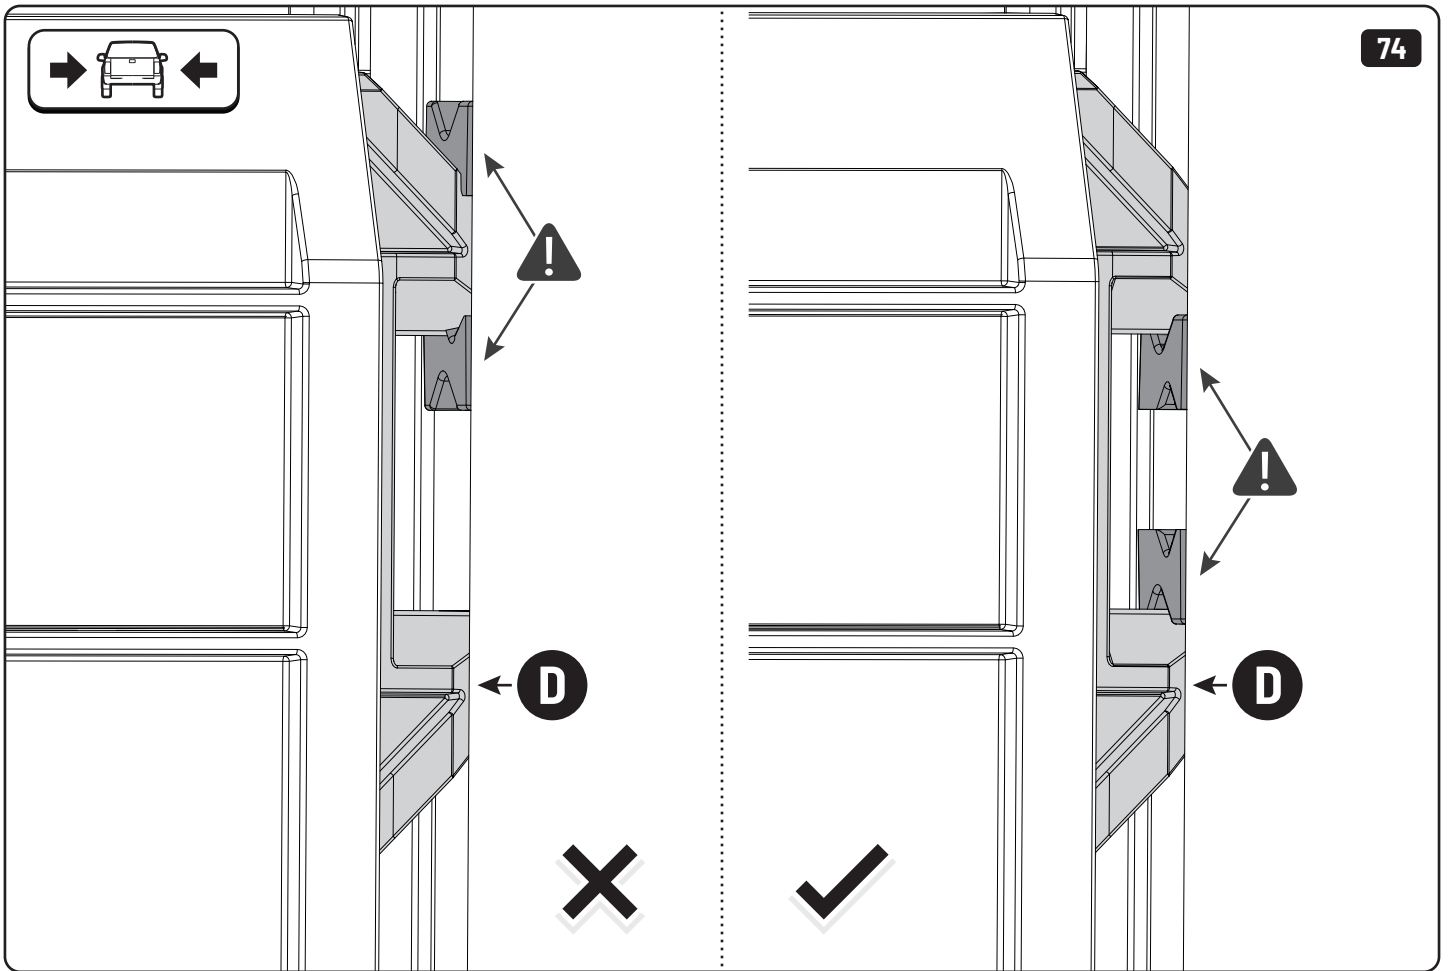

19

Maxus

Only to be installed by authorized personnel

x6

x6

 Reset

Steps	Page	Done by
Mounting rubber cross	9	
Mounting gliding rail in canister	15	
Holes for drain	24-28	
Width + Cross measurement	39+40	
Tightening the clamp screw	41	
Mounting drain	49	