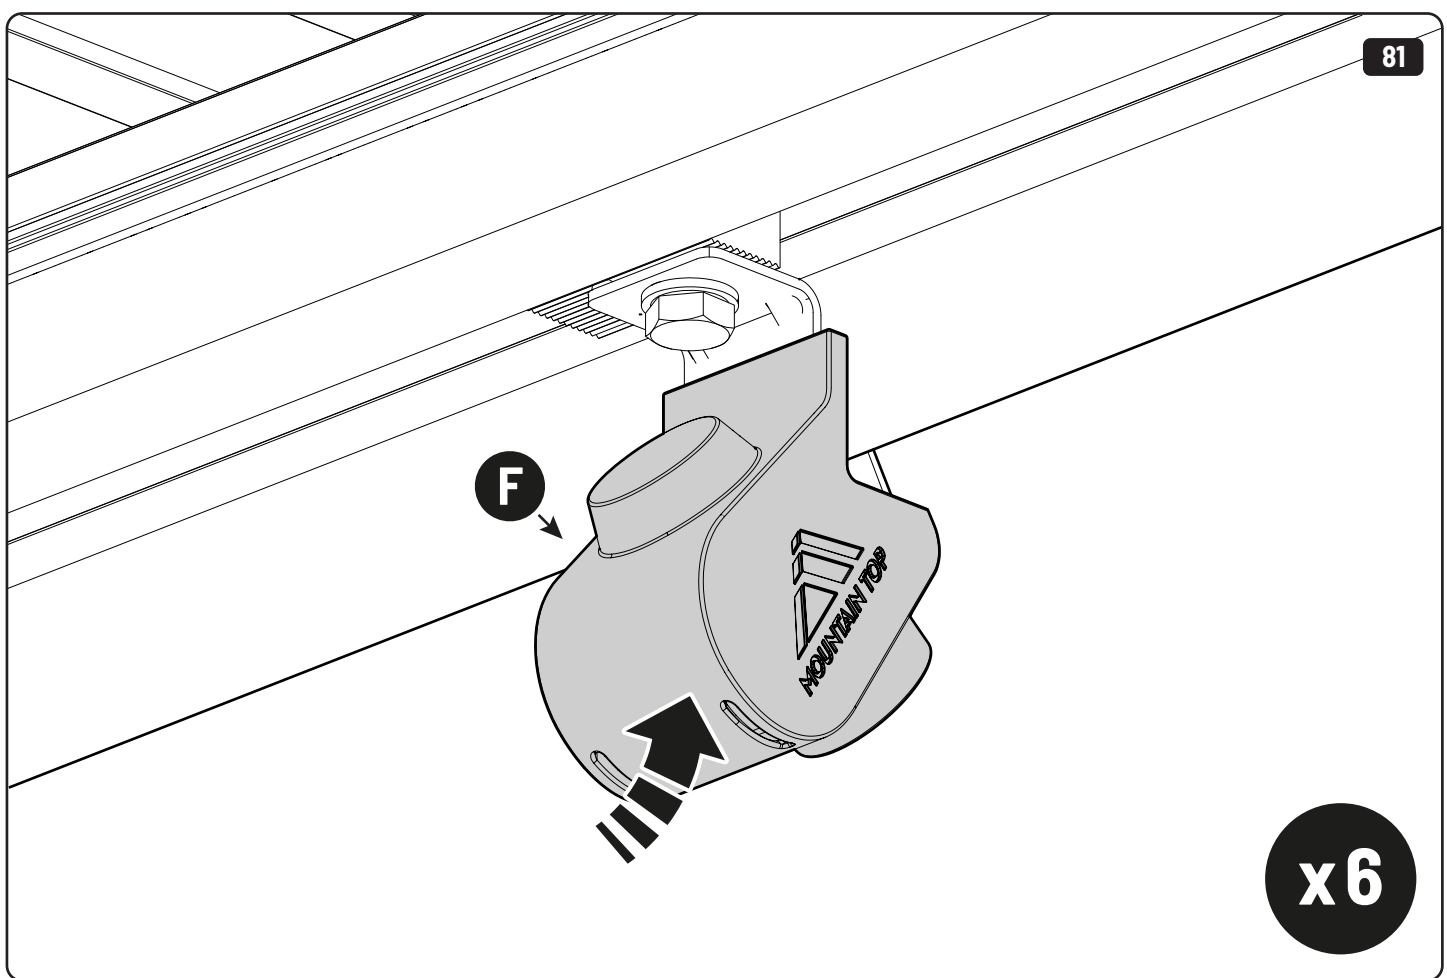

19

Maxus

Only to be installed by authorized personnel

x6

x6

 Reset

Steps	Page	Done by
Mounting rubber cross	9	
Mounting gliding rail in canister	15	
Holes for drain	24-28	
Width + Cross measurement	39+40	
Tightening the clamp screw	41	
Mounting drain	49	