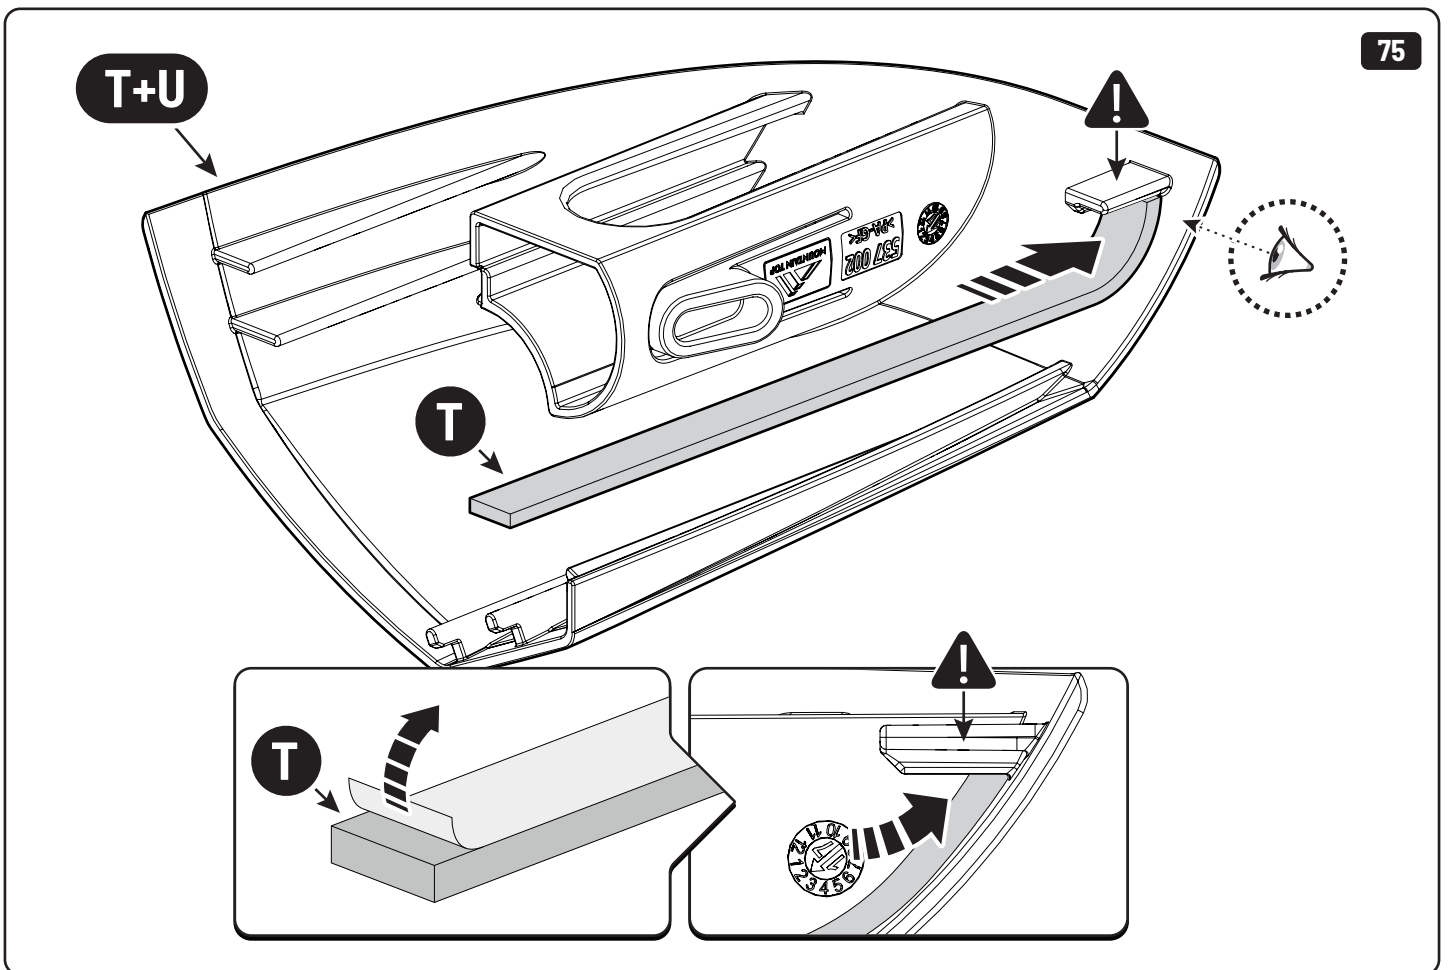

19

Maxus

Only to be installed by authorized personnel

x6

x6

 Reset

Steps	Page	Done by
Mounting rubber cross	9	
Mounting gliding rail in canister	15	
Holes for drain	24-28	
Width + Cross measurement	39+40	
Tightening the clamp screw	41	
Mounting drain	49	