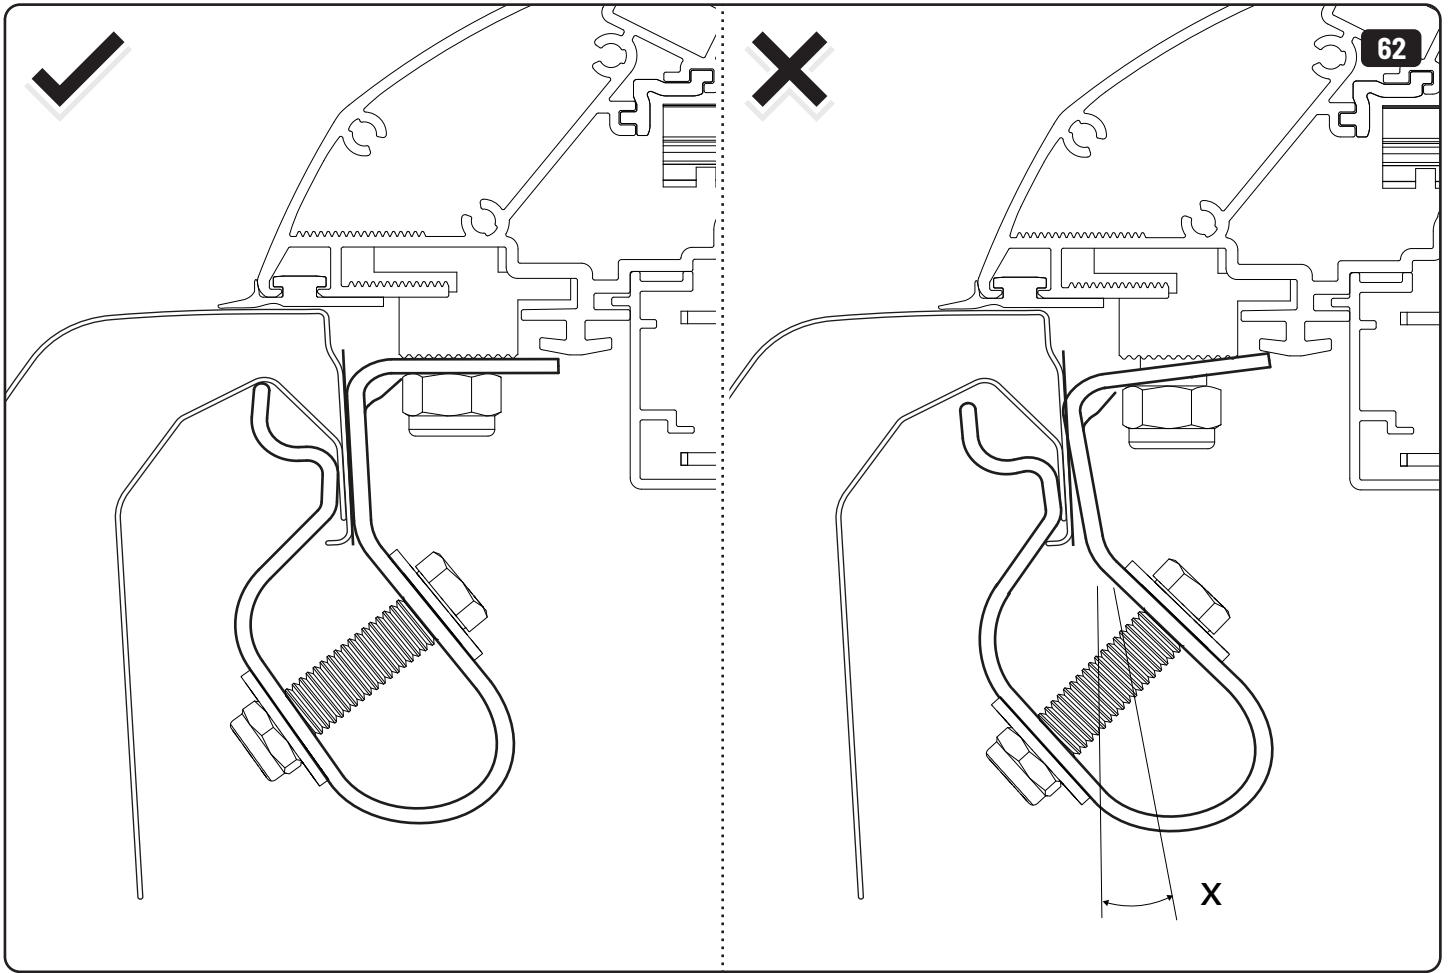

19

Maxus

Only to be installed by authorized personnel

x6

x6

 Reset

Steps	Page	Done by
Mounting rubber cross	9	
Mounting gliding rail in canister	15	
Holes for drain	24-28	
Width + Cross measurement	39+40	
Tightening the clamp screw	41	
Mounting drain	49	

Customer Service +45 4810 2950 (08:00 - 16:00 CET)
Support info@mountaintop.dk
Website www.mountaintop.dk
Address Pedersholmparken 10, 3600 Frederikssund, Denmark

Part number (s)	Model / Year	Cab type (s)	Installation time	Weight
EVOe IS10 AB01	Isuzu / 2020 ->	Double Cab	1 hour (s)	43 kg
EVOe IS11 AB01	Isuzu / 2020 ->	Extra Cab	1 hour (s)	48 kg
EVOe IS10 AB11	Isuzu / 2020 ->	Double Cab	1 hour (s)	43 kg
EVOe IS11 AB11	Isuzu / 2020 ->	Extra Cab	1 hour (s)	48 kg
EVOe FO90 AB01	Ranger / 2011 ->	Double Cab	1 hour (s)	42 kg
EVOe FO90 AB11	Ranger / 2011 ->	Double Cab	1 hour (s)	42 kg
EVOe MX20 AB11	Maxus / 2022 ->	Crew Cab	1 hour (s)	42 kg