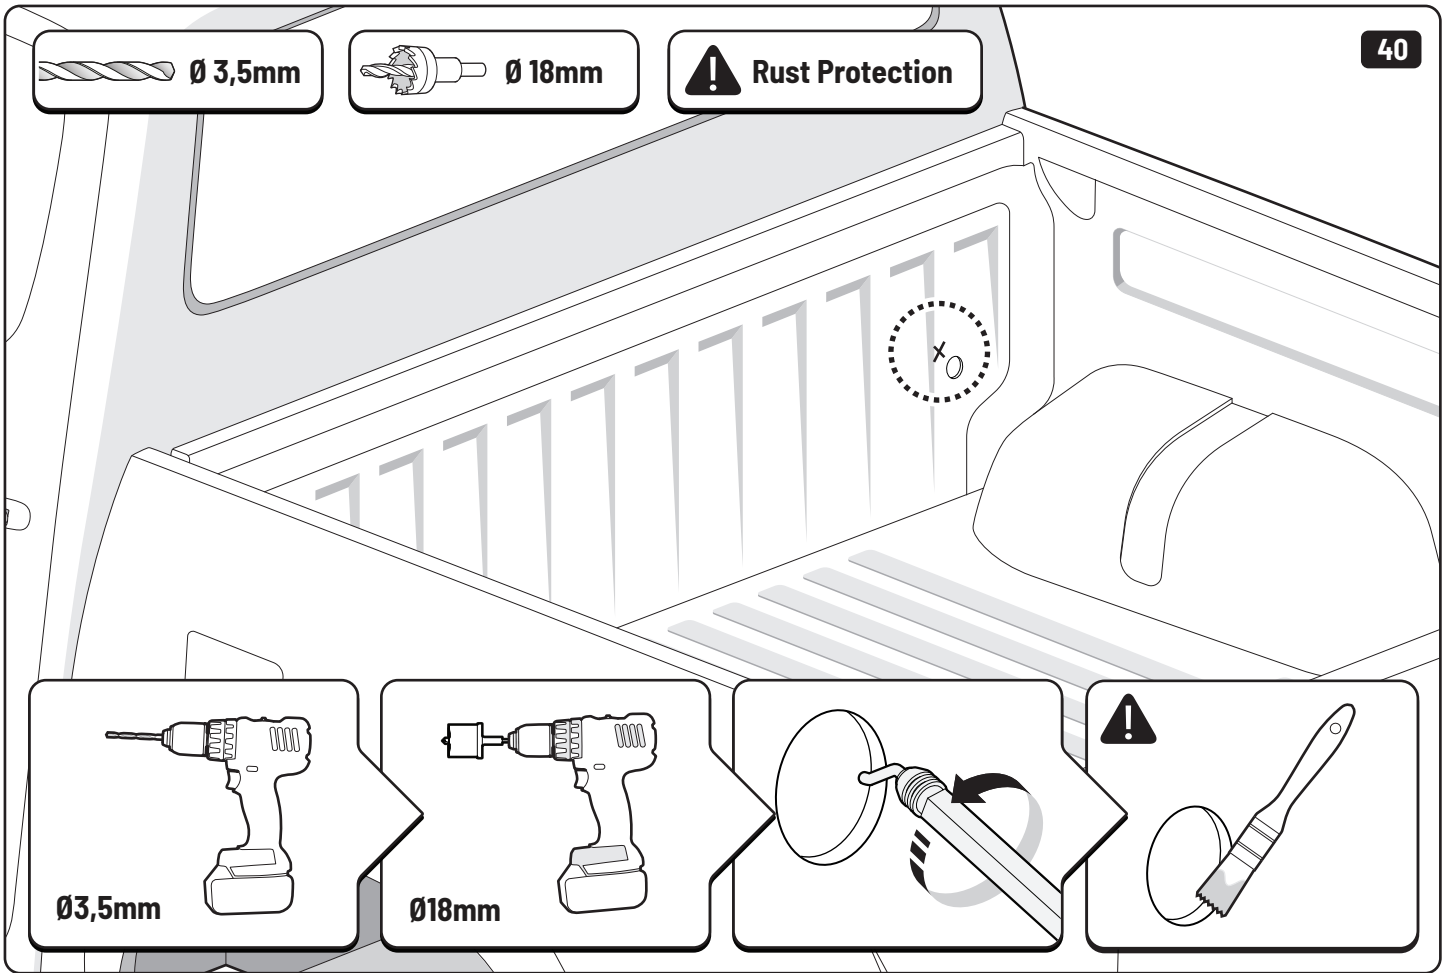

19

Maxus

Only to be installed by authorized personnel

x6

x6

 Reset

Steps	Page	Done by
Mounting rubber cross	9	
Mounting gliding rail in canister	15	
Holes for drain	24-28	
Width + Cross measurement	39+40	
Tightening the clamp screw	41	
Mounting drain	49	