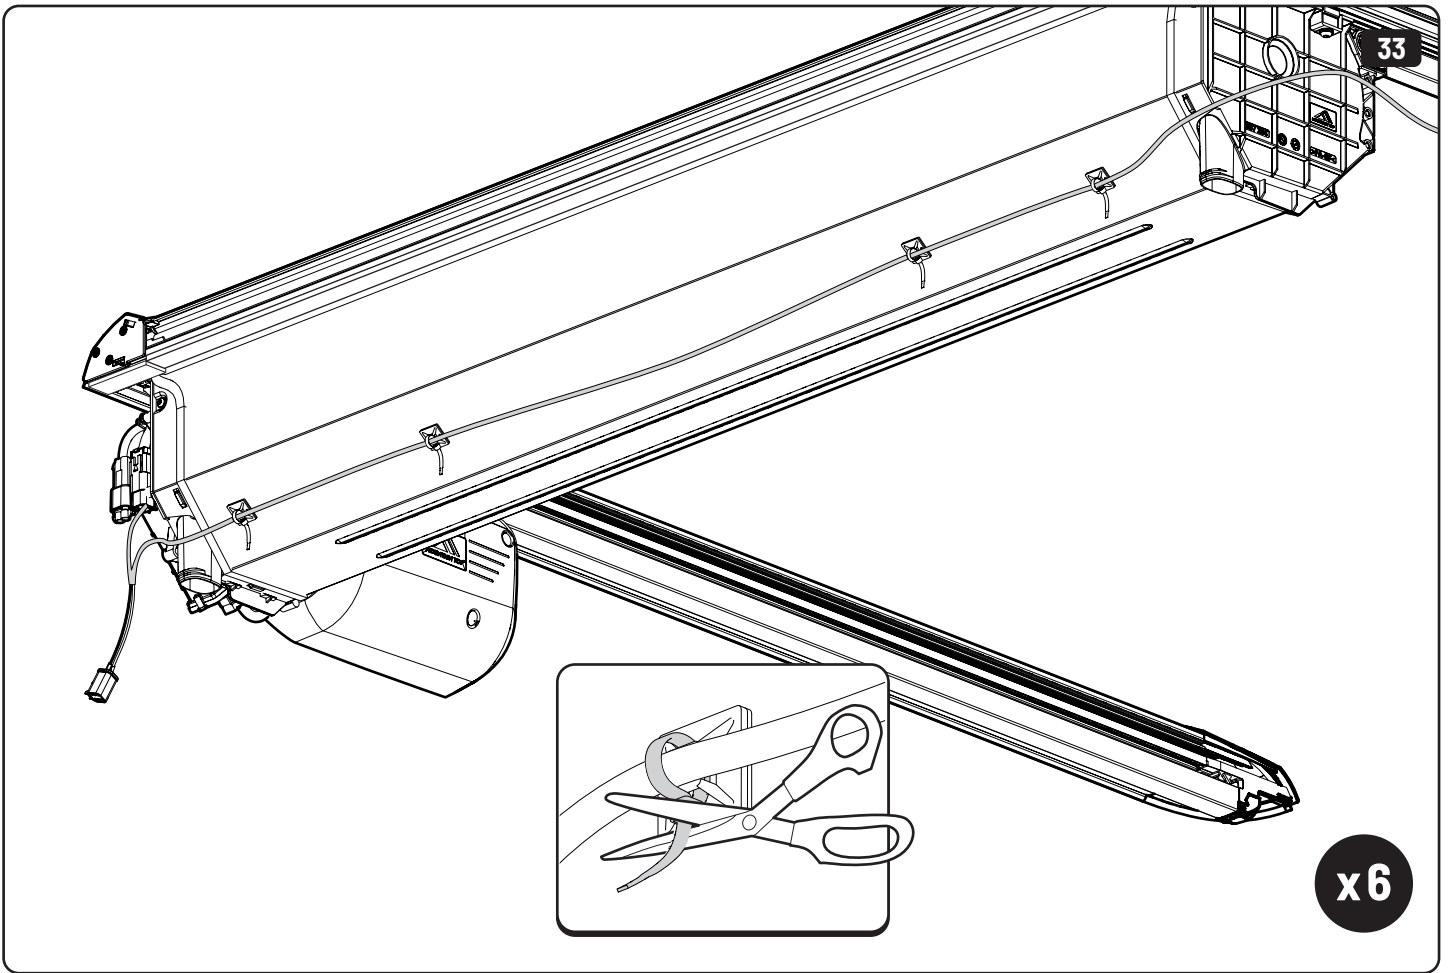

19

Maxus

Only to be installed by authorized personnel

x6

x6

 Reset

Steps	Page	Done by
Mounting rubber cross	9	
Mounting gliding rail in canister	15	
Holes for drain	24-28	
Width + Cross measurement	39+40	
Tightening the clamp screw	41	
Mounting drain	49	