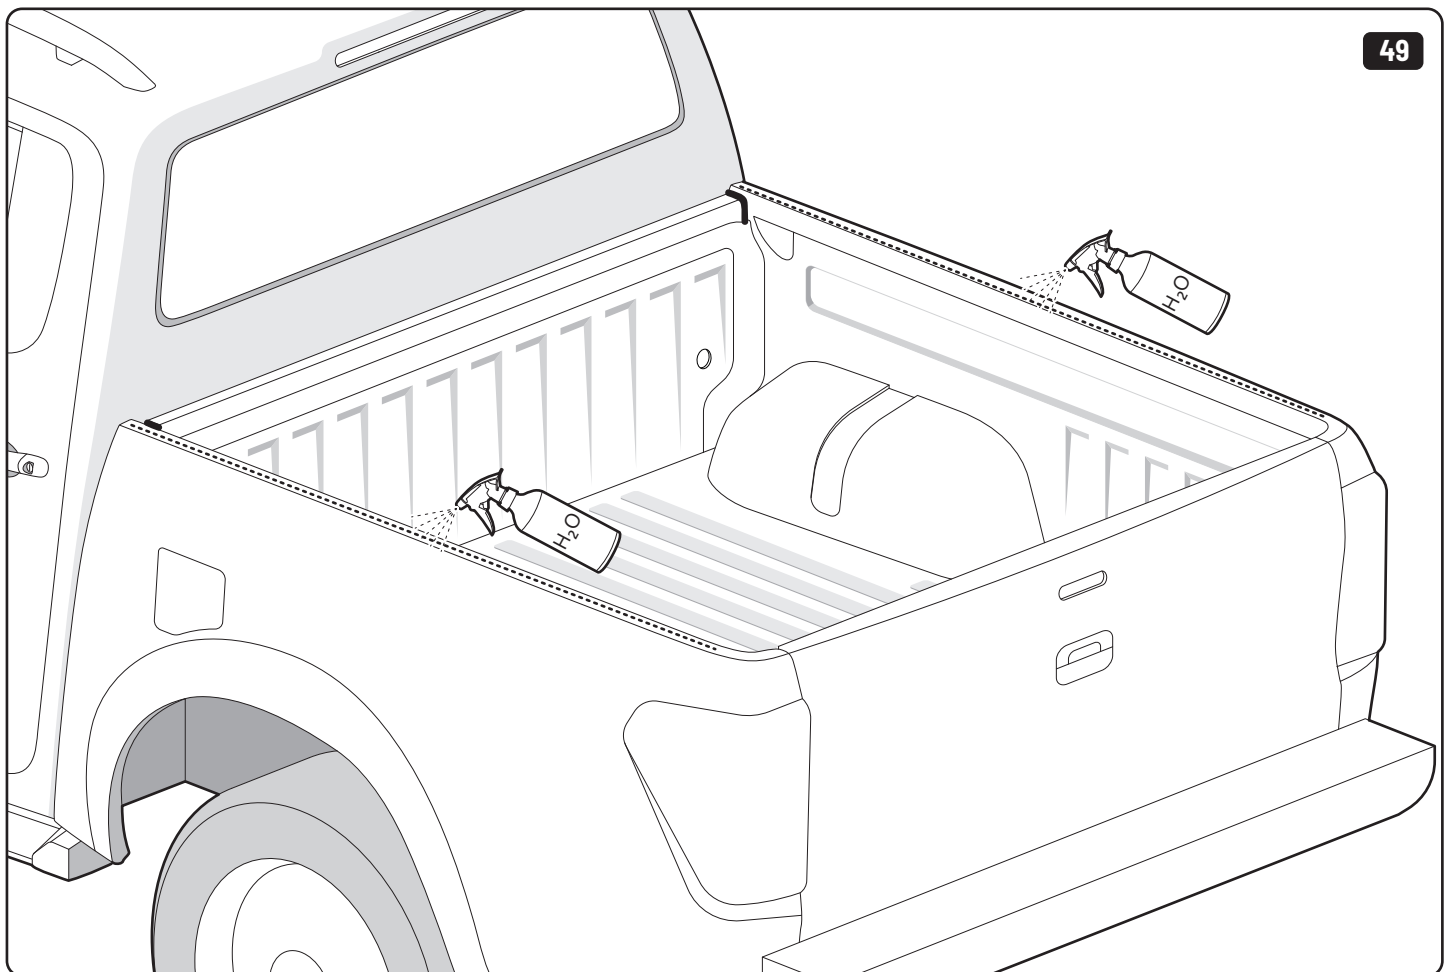

19

Maxus

Only to be installed by authorized personnel

x6

x6

 Reset

Steps	Page	Done by
Mounting rubber cross	9	
Mounting gliding rail in canister	15	
Holes for drain	24-28	
Width + Cross measurement	39+40	
Tightening the clamp screw	41	
Mounting drain	49	