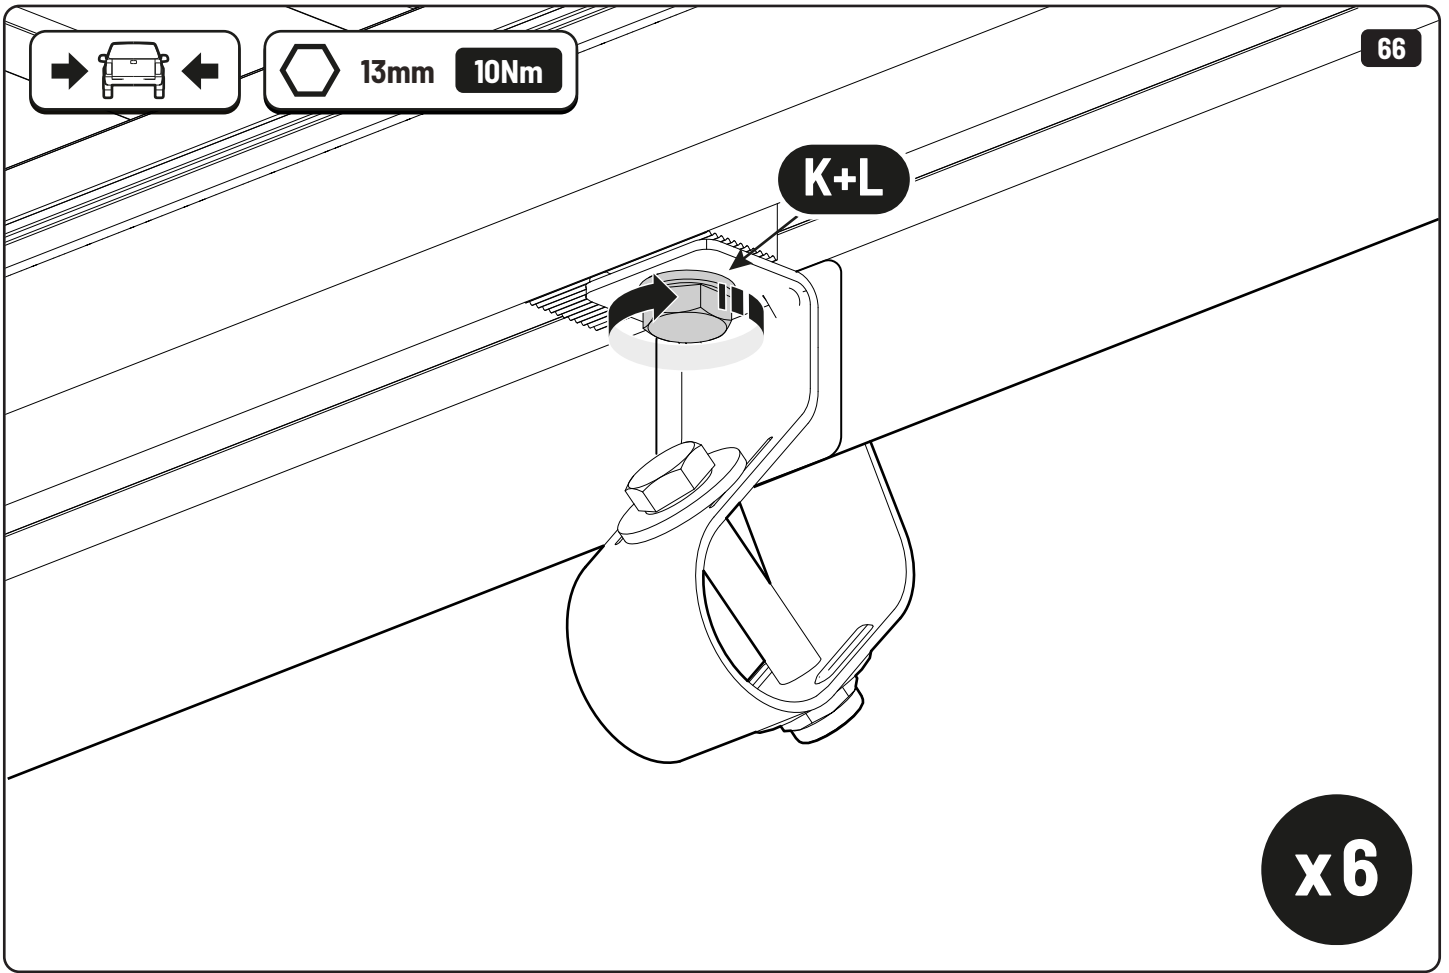

19

Maxus

Only to be installed by authorized personnel

x6

x6

 Reset

Steps	Page	Done by
Mounting rubber cross	9	
Mounting gliding rail in canister	15	
Holes for drain	24-28	
Width + Cross measurement	39+40	
Tightening the clamp screw	41	
Mounting drain	49	