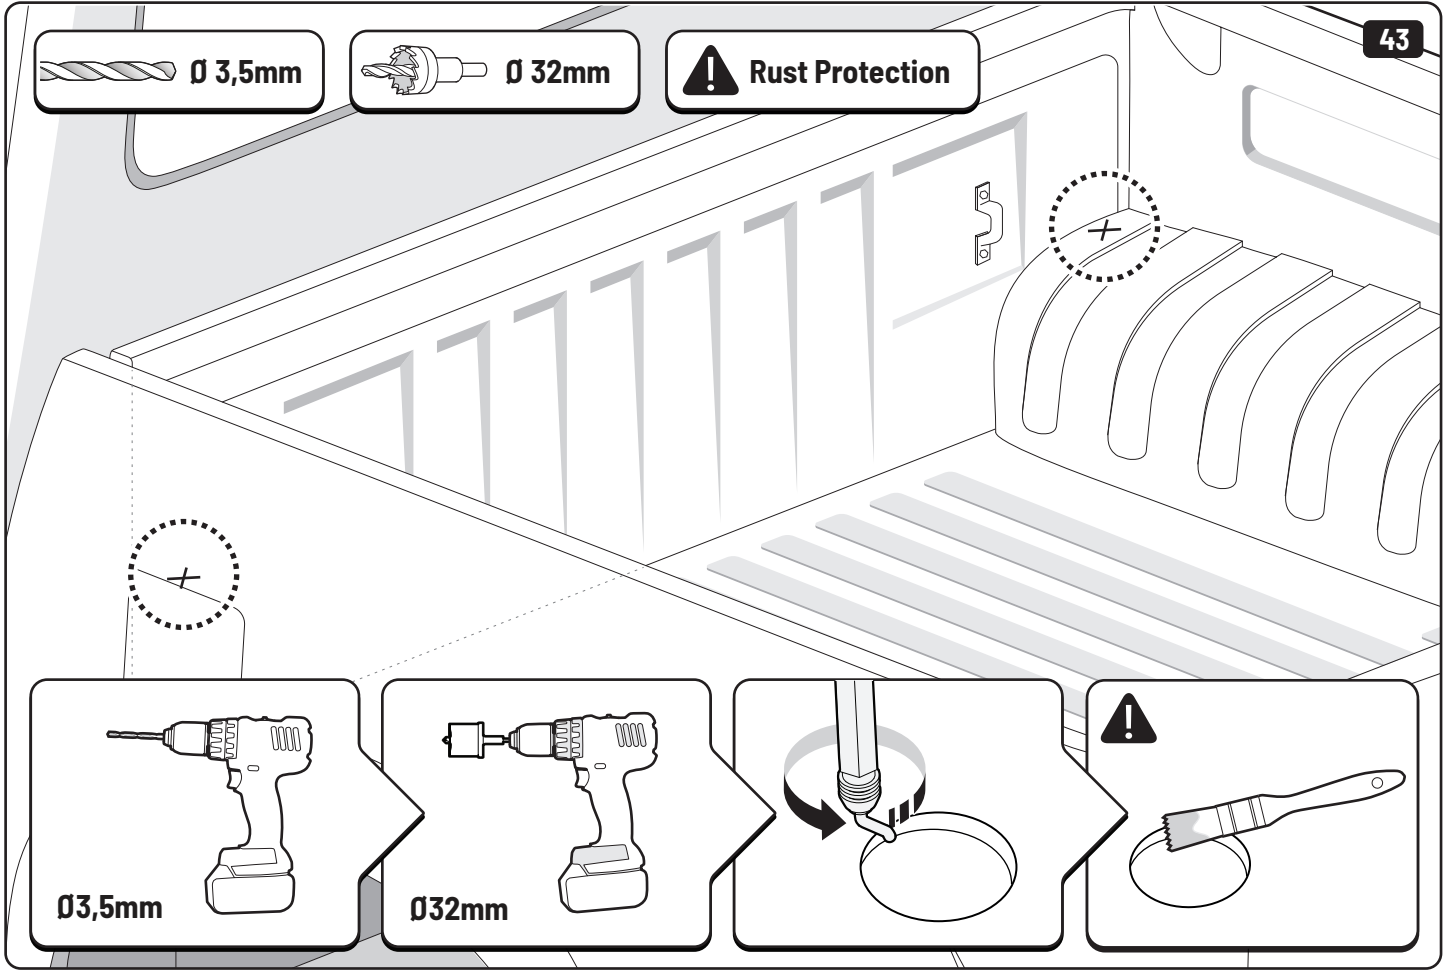

19

Maxus

Only to be installed by authorized personnel

x6

x6

 Reset

Steps	Page	Done by
Mounting rubber cross	9	
Mounting gliding rail in canister	15	
Holes for drain	24-28	
Width + Cross measurement	39+40	
Tightening the clamp screw	41	
Mounting drain	49	