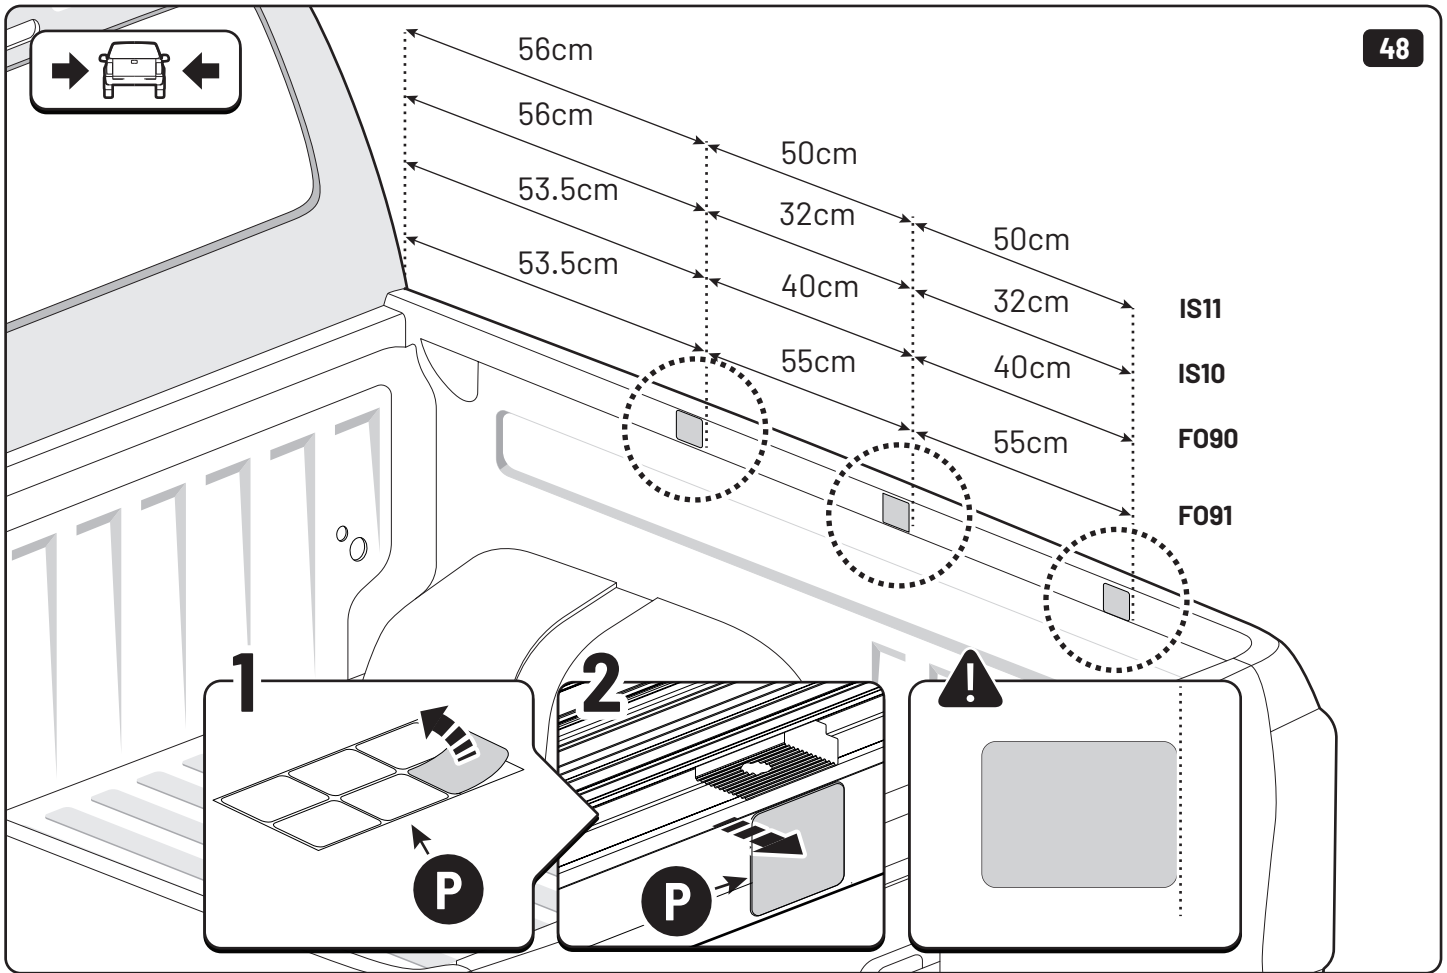

19

Maxus

Only to be installed by authorized personnel

x6

x6

 Reset

Steps	Page	Done by
Mounting rubber cross	9	
Mounting gliding rail in canister	15	
Holes for drain	24-28	
Width + Cross measurement	39+40	
Tightening the clamp screw	41	
Mounting drain	49	

Customer Service +45 4810 2950 (08:00 - 16:00 CET)
Support info@mountaintop.dk
Website www.mountaintop.dk
Address Pedersholmparken 10, 3600 Frederikssund, Denmark

Part number (s)	Model / Year	Cab type (s)	Installation time	Weight
EVOe IS10 AB01	Isuzu / 2020 ->	Double Cab	1 hour (s)	43 kg
EVOe IS11 AB01	Isuzu / 2020 ->	Extra Cab	1 hour (s)	48 kg
EVOe IS10 AB11	Isuzu / 2020 ->	Double Cab	1 hour (s)	43 kg
EVOe IS11 AB11	Isuzu / 2020 ->	Extra Cab	1 hour (s)	48 kg
EVOe FO90 AB01	Ranger / 2011 ->	Double Cab	1 hour (s)	42 kg
EVOe FO90 AB11	Ranger / 2011 ->	Double Cab	1 hour (s)	42 kg
EVOe MX20 AB11	Maxus / 2022 ->	Crew Cab	1 hour (s)	42 kg