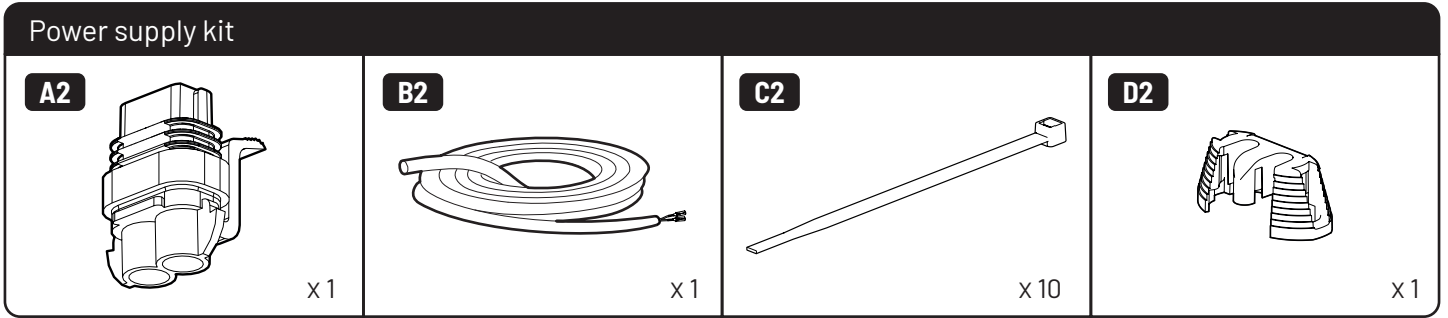

MOUNTAIN TOP[®] EVOe

Installation manual

DOWNLOAD PDF

Parts

A		x1	B		x1						
C		x1	I2		x2	D		x1	J2		x1

Kit

E		x2	F		x6	G		x6	H		x2	I		x1
J		x6	K		x6	L		x6	M		x1	N		x12
O		x5	P		x1	Q		x1	R		x6	S		x2
T		x1	U		x1	V		x1						