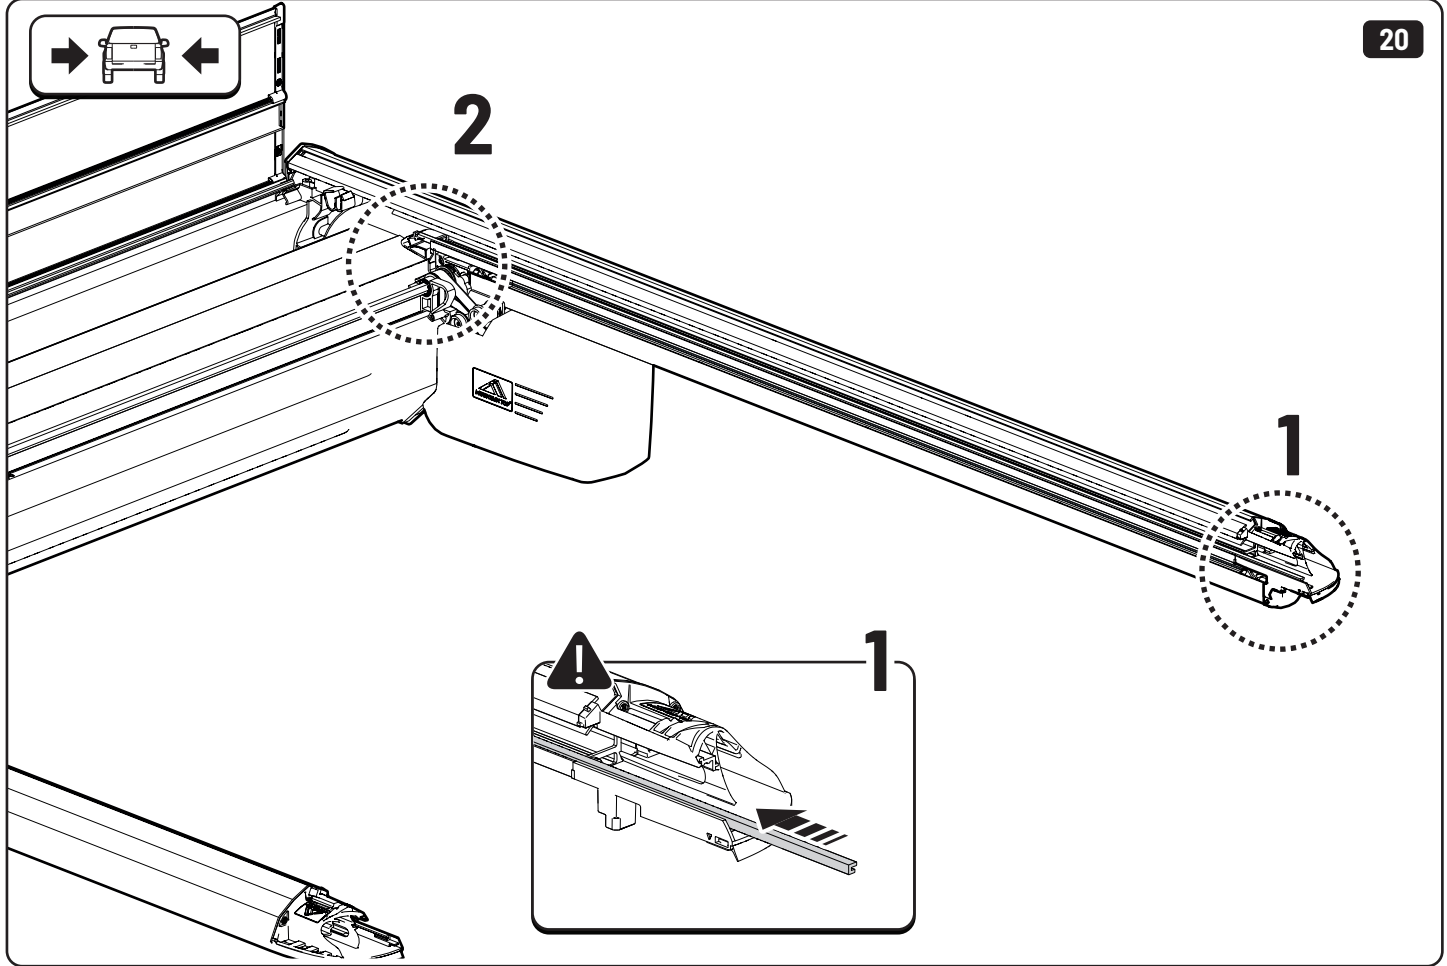

19

Maxus

Only to be installed by authorized personnel

x6

x6

 Reset

Steps	Page	Done by
Mounting rubber cross	9	
Mounting gliding rail in canister	15	
Holes for drain	24-28	
Width + Cross measurement	39+40	
Tightening the clamp screw	41	
Mounting drain	49	