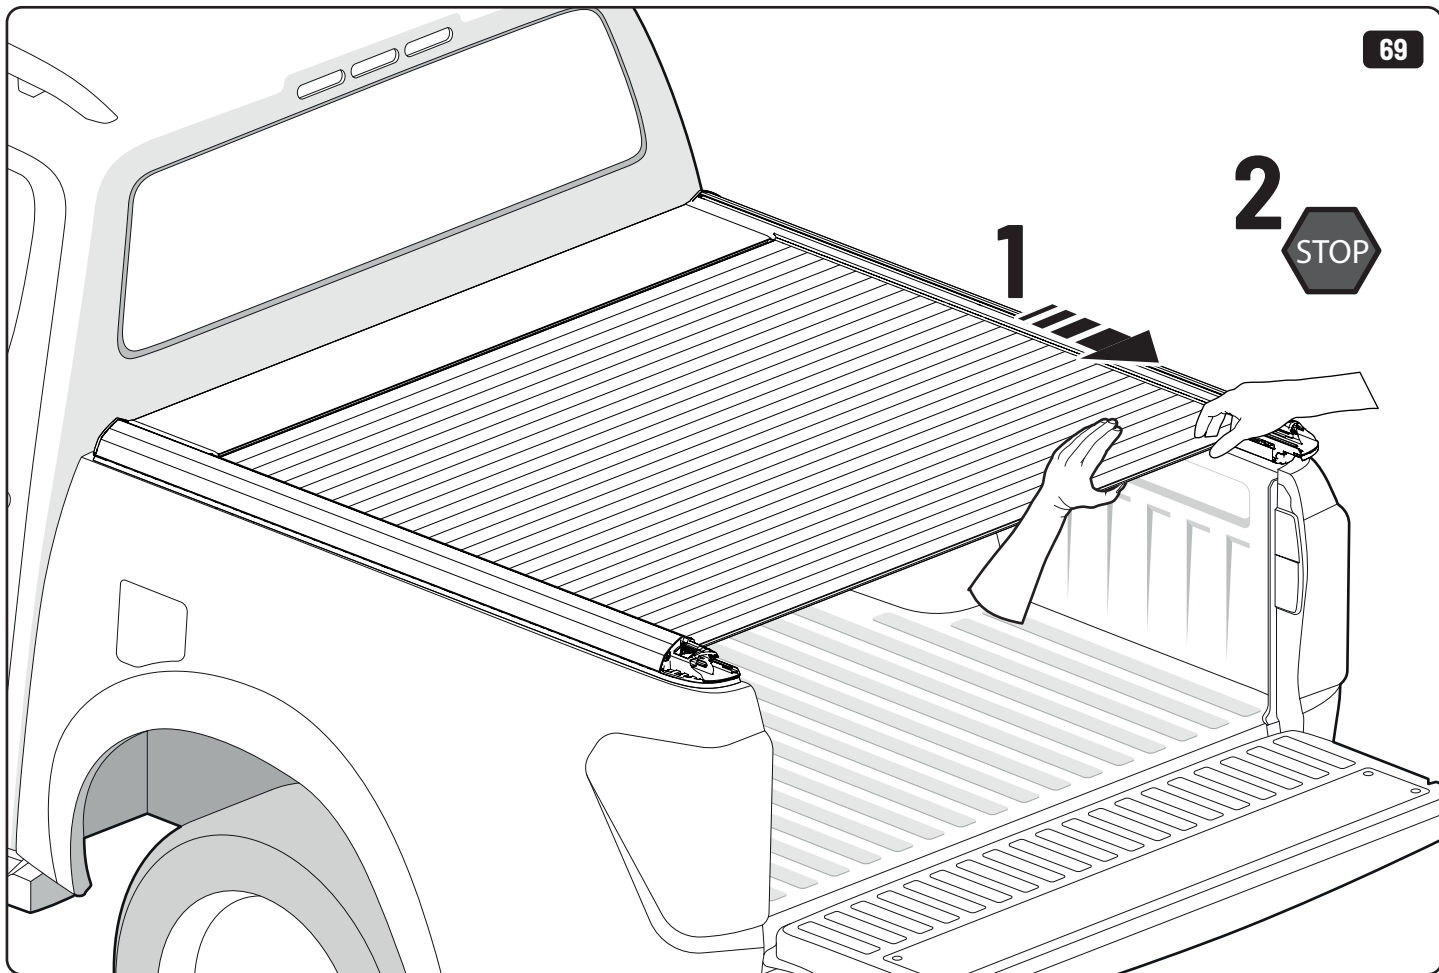

19

Maxus

Only to be installed by authorized personnel

x6

x6

 Reset

Steps	Page	Done by
Mounting rubber cross	9	
Mounting gliding rail in canister	15	
Holes for drain	24-28	
Width + Cross measurement	39+40	
Tightening the clamp screw	41	
Mounting drain	49	