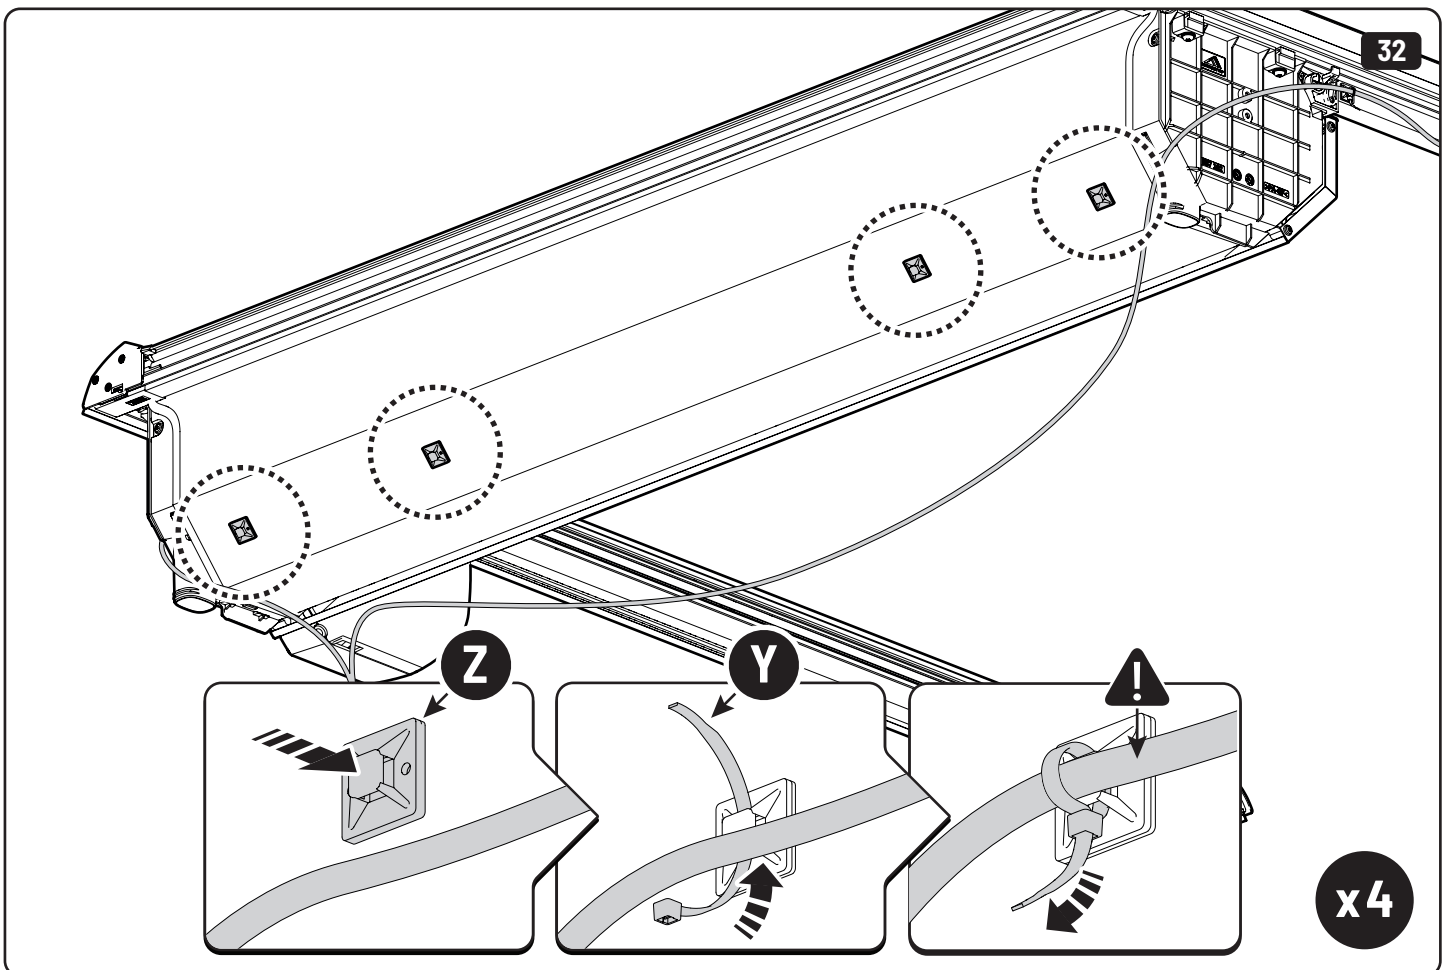

19

Maxus

Only to be installed by authorized personnel

x6

x6

 Reset

Steps	Page	Done by
Mounting rubber cross	9	
Mounting gliding rail in canister	15	
Holes for drain	24-28	
Width + Cross measurement	39+40	
Tightening the clamp screw	41	
Mounting drain	49	