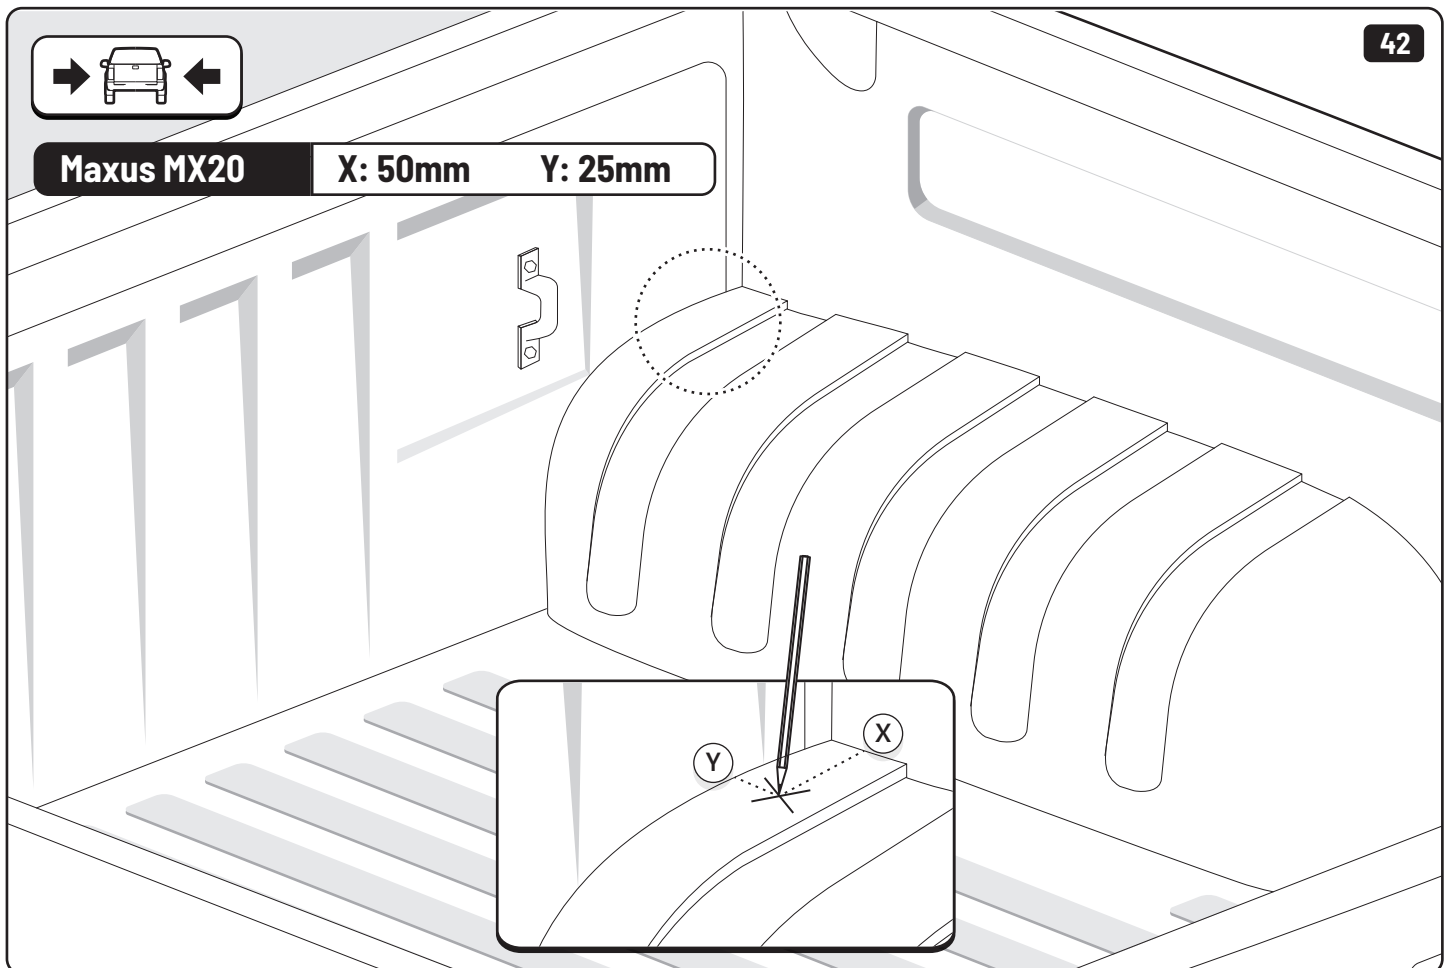

19

Maxus

Only to be installed by authorized personnel

x6

x6

 Reset

Steps	Page	Done by
Mounting rubber cross	9	
Mounting gliding rail in canister	15	
Holes for drain	24-28	
Width + Cross measurement	39+40	
Tightening the clamp screw	41	
Mounting drain	49	