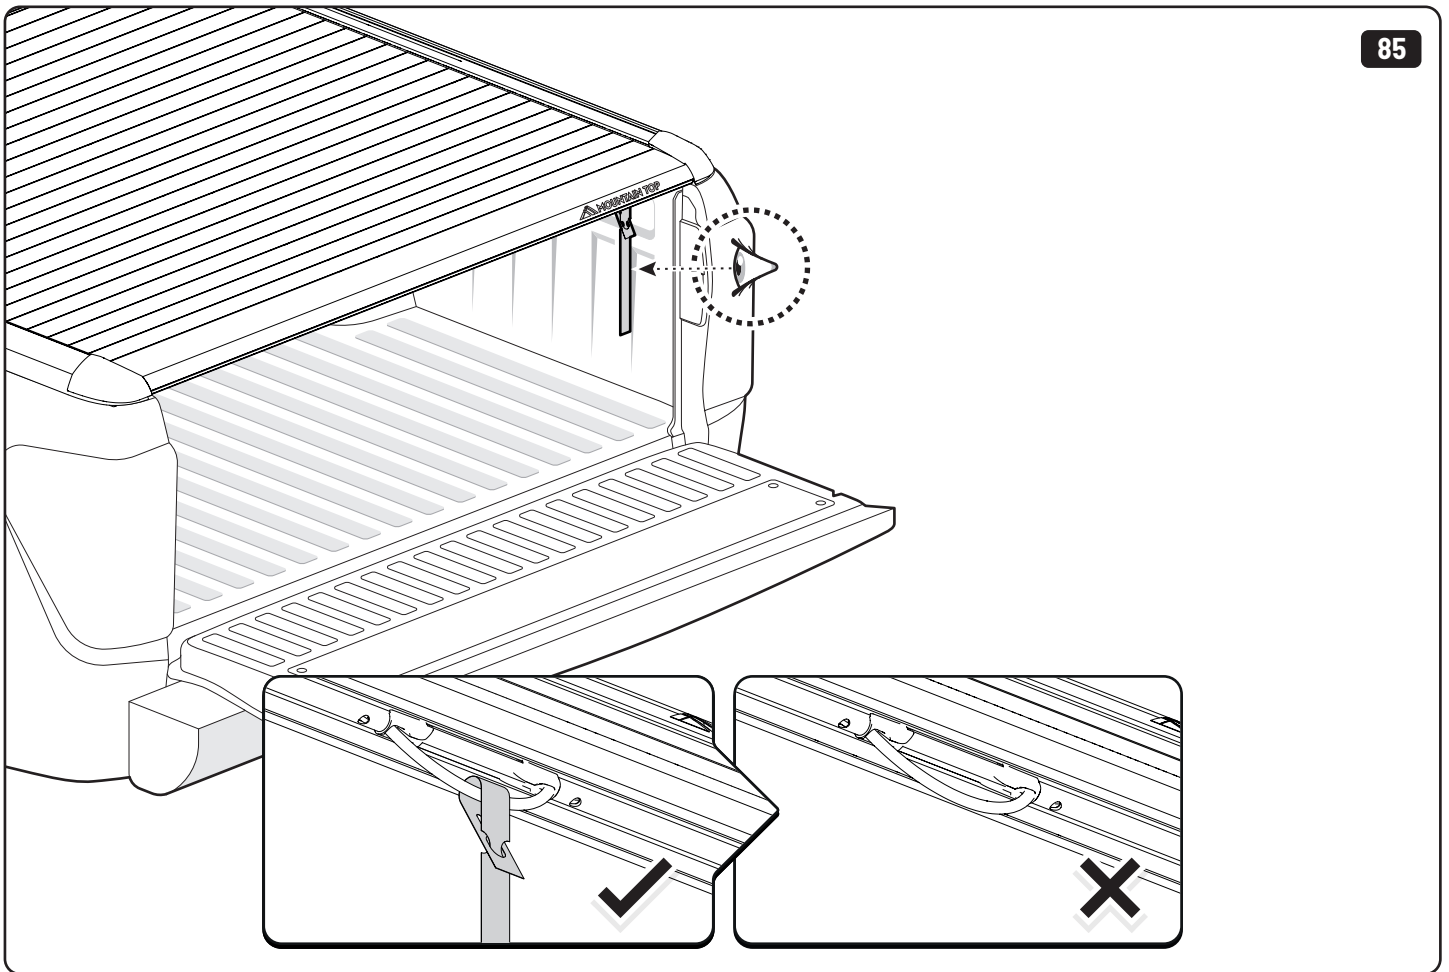

19

Maxus

Only to be installed by authorized personnel

x6

x6

 Reset

Steps	Page	Done by
Mounting rubber cross	9	
Mounting gliding rail in canister	15	
Holes for drain	24-28	
Width + Cross measurement	39+40	
Tightening the clamp screw	41	
Mounting drain	49	