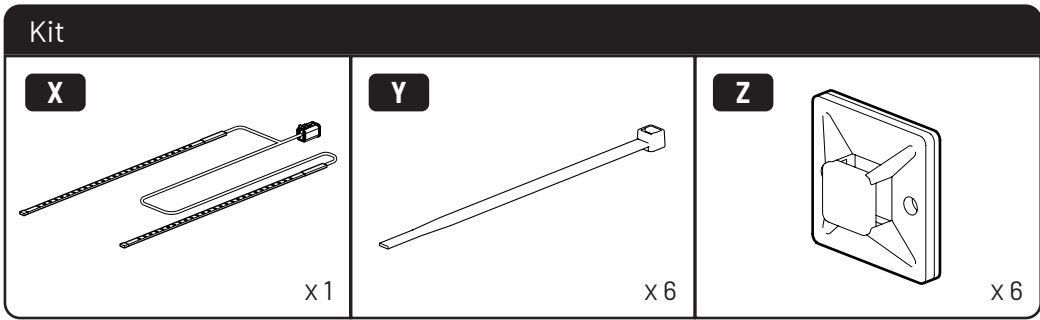

MOUNTAIN TOP[®] EVOe

Installation manual

DOWNLOAD PDF

Parts

A		x1	B		x1						
C		x1	I2		x2	D		x1	J2		x1

Kit

E		x2	F		x6	G		x6	H		x2	I		x1
J		x6	K		x6	L		x6	M		x1	N		x12
O		x5	P		x1	Q		x1	R		x6	S		x2
T		x1	U		x1	V		x1						