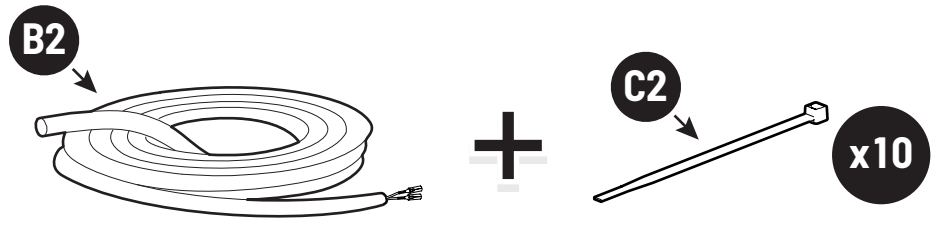

19

Maxus

Only to be installed by authorized personnel

x6

x6

 Reset

Steps	Page	Done by
Mounting rubber cross	9	
Mounting gliding rail in canister	15	
Holes for drain	24-28	
Width + Cross measurement	39+40	
Tightening the clamp screw	41	
Mounting drain	49	

Customer Service +45 4810 2950 (08:00 - 16:00 CET)
Support info@mountaintop.dk
Website www.mountaintop.dk
Address Pedersholmparken 10, 3600 Frederikssund, Denmark

Part number (s)	Model / Year	Cab type (s)	Installation time	Weight
EVOe IS10 AB01	Isuzu / 2020 ->	Double Cab	1 hour (s)	43 kg
EVOe IS11 AB01	Isuzu / 2020 ->	Extra Cab	1 hour (s)	48 kg
EVOe IS10 AB11	Isuzu / 2020 ->	Double Cab	1 hour (s)	43 kg
EVOe IS11 AB11	Isuzu / 2020 ->	Extra Cab	1 hour (s)	48 kg
EVOe FO90 AB01	Ranger / 2011 ->	Double Cab	1 hour (s)	42 kg
EVOe FO90 AB11	Ranger / 2011 ->	Double Cab	1 hour (s)	42 kg
EVOe MX20 AB11	Maxus / 2022 ->	Crew Cab	1 hour (s)	42 kg