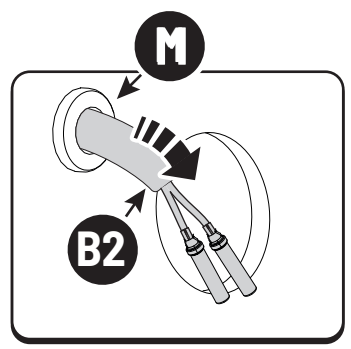

19

Maxus

Only to be installed by authorized personnel

x6

x6

 Reset

Steps	Page	Done by
Mounting rubber cross	9	
Mounting gliding rail in canister	15	
Holes for drain	24-28	
Width + Cross measurement	39+40	
Tightening the clamp screw	41	
Mounting drain	49	