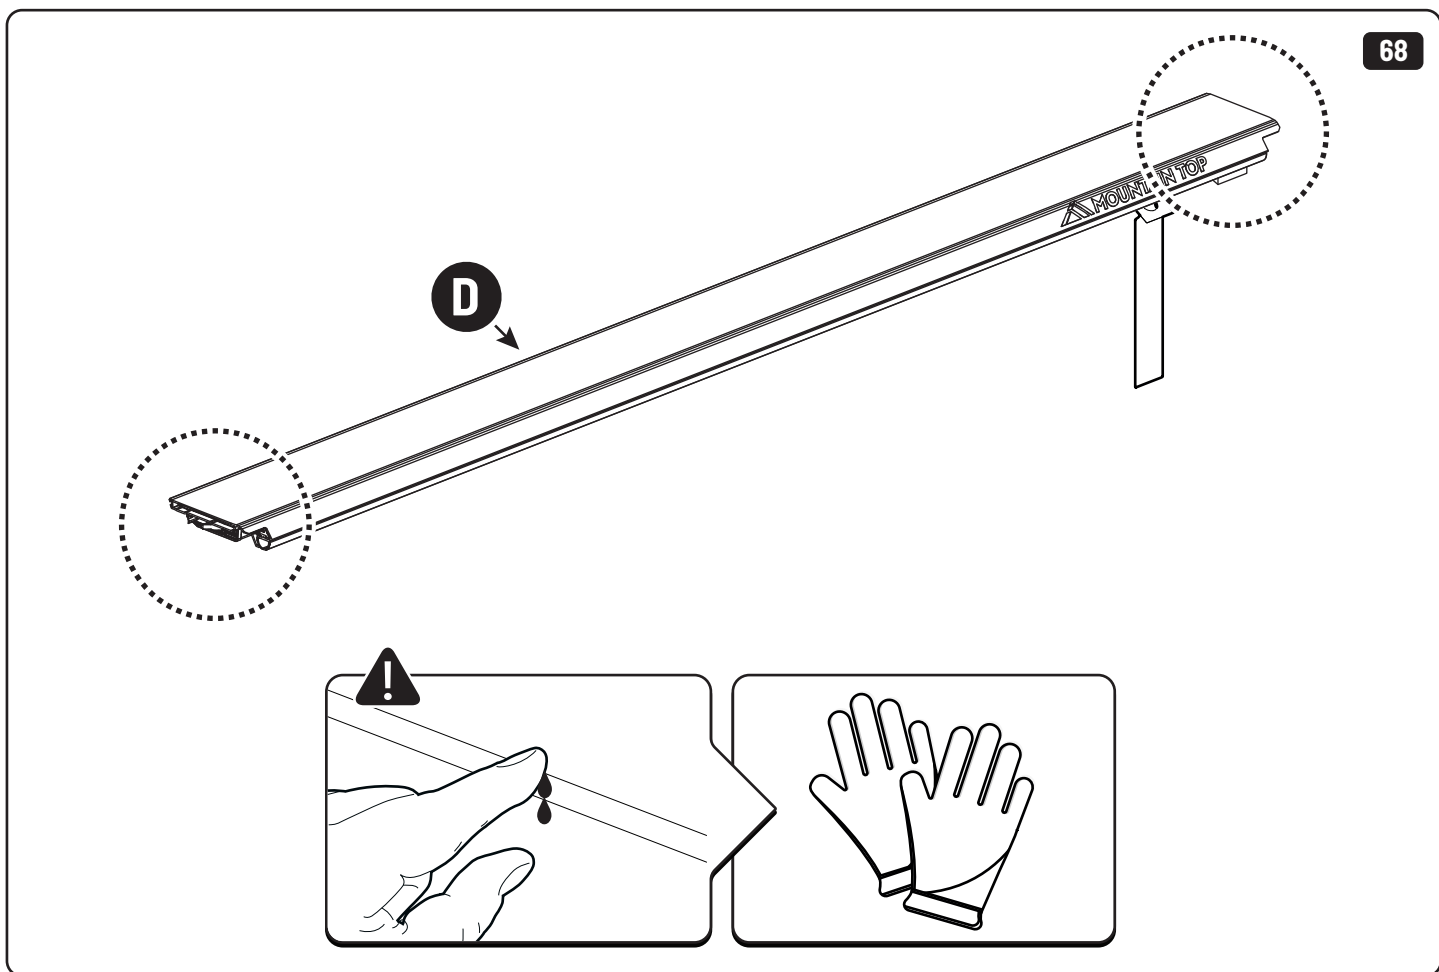

19

Maxus

Only to be installed by authorized personnel

x6

x6

 Reset

Steps	Page	Done by
Mounting rubber cross	9	
Mounting gliding rail in canister	15	
Holes for drain	24-28	
Width + Cross measurement	39+40	
Tightening the clamp screw	41	
Mounting drain	49	