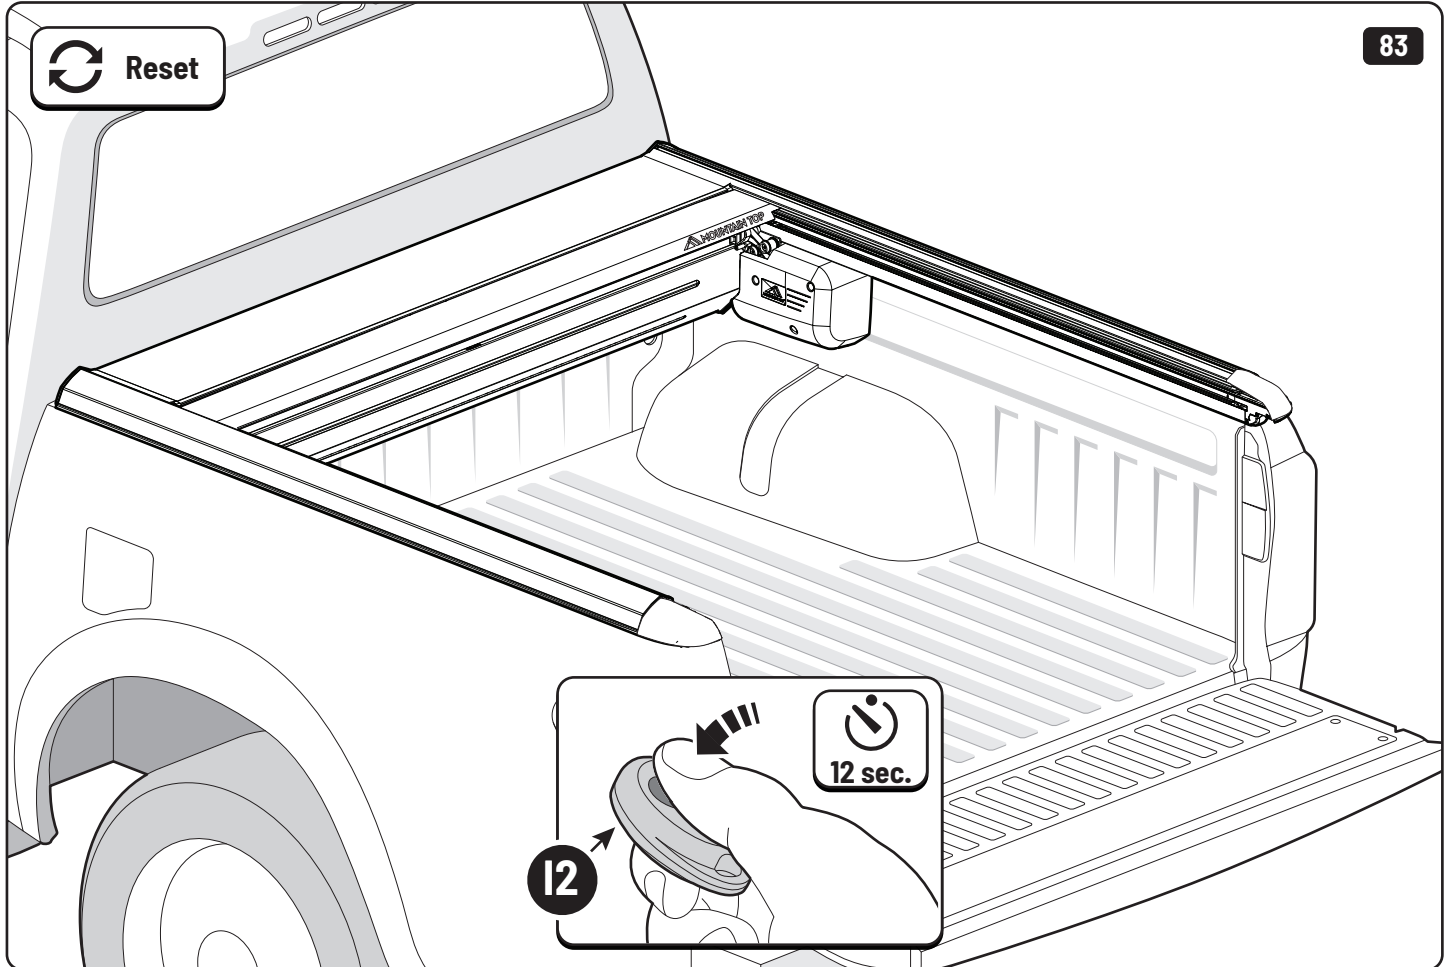

19

Maxus

Only to be installed by authorized personnel

x6

x6

 Reset

Steps	Page	Done by
Mounting rubber cross	9	
Mounting gliding rail in canister	15	
Holes for drain	24-28	
Width + Cross measurement	39+40	
Tightening the clamp screw	41	
Mounting drain	49	