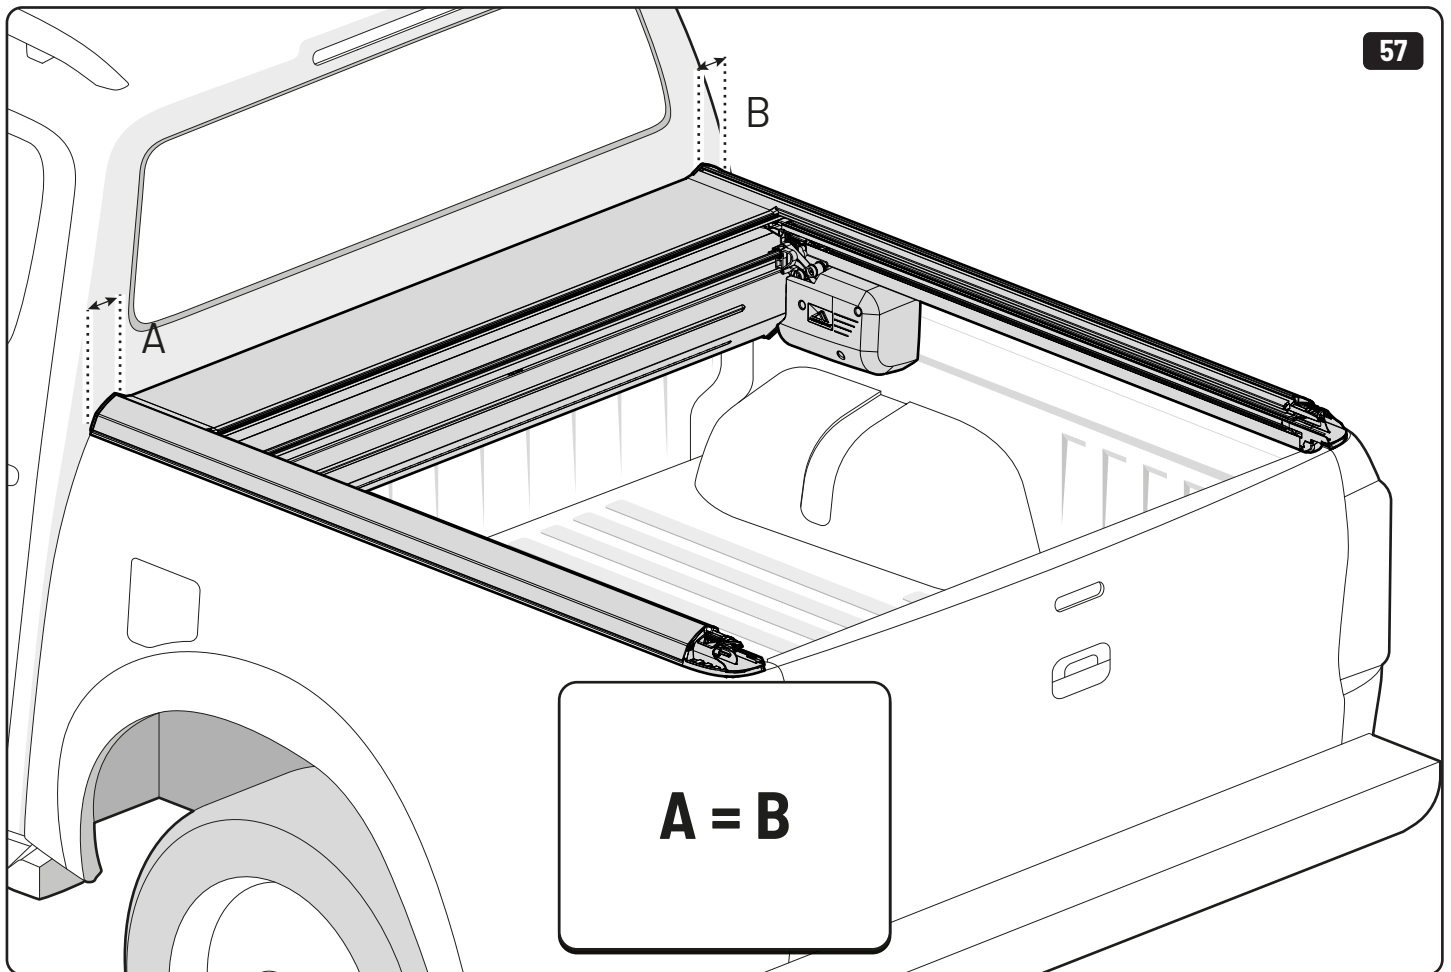

19

Maxus

Only to be installed by authorized personnel

x6

x6

 Reset

Steps	Page	Done by
Mounting rubber cross	9	
Mounting gliding rail in canister	15	
Holes for drain	24-28	
Width + Cross measurement	39+40	
Tightening the clamp screw	41	
Mounting drain	49	