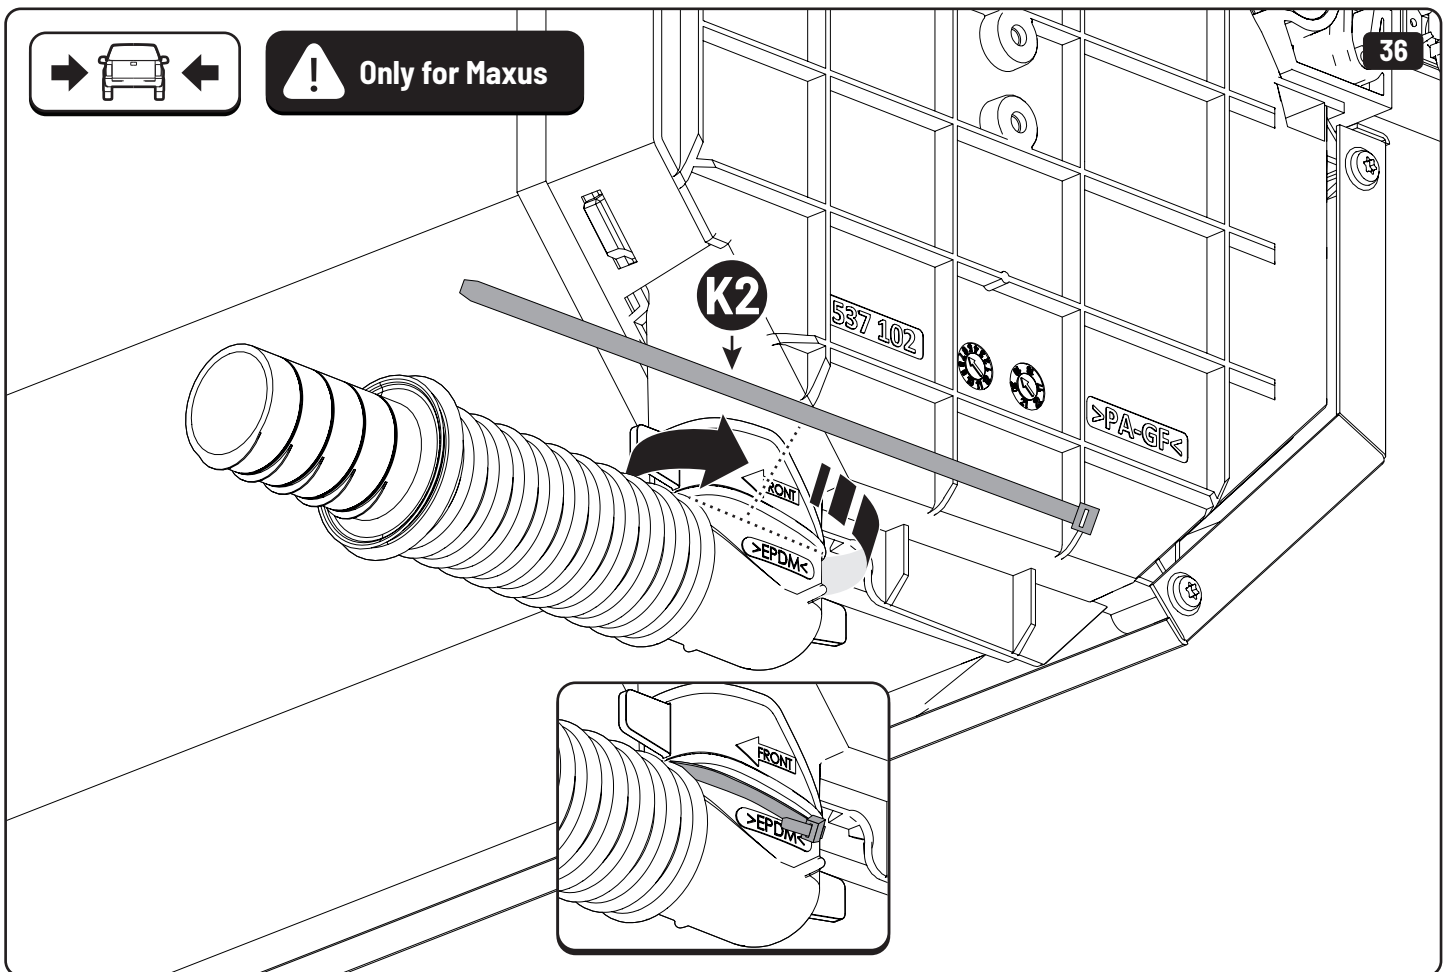

19

Maxus

Only to be installed by authorized personnel

x6

x6

 Reset

Steps	Page	Done by
Mounting rubber cross	9	
Mounting gliding rail in canister	15	
Holes for drain	24-28	
Width + Cross measurement	39+40	
Tightening the clamp screw	41	
Mounting drain	49	