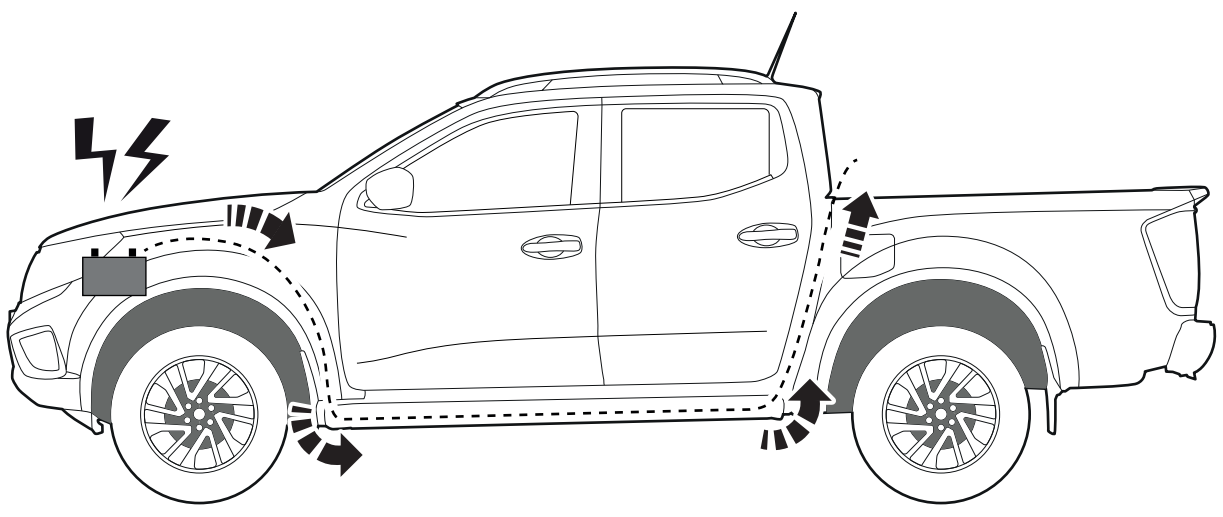

19

Maxus

Only to be installed by authorized personnel

x6

x6

 Reset

Steps	Page	Done by
Mounting rubber cross	9	
Mounting gliding rail in canister	15	
Holes for drain	24-28	
Width + Cross measurement	39+40	
Tightening the clamp screw	41	
Mounting drain	49	