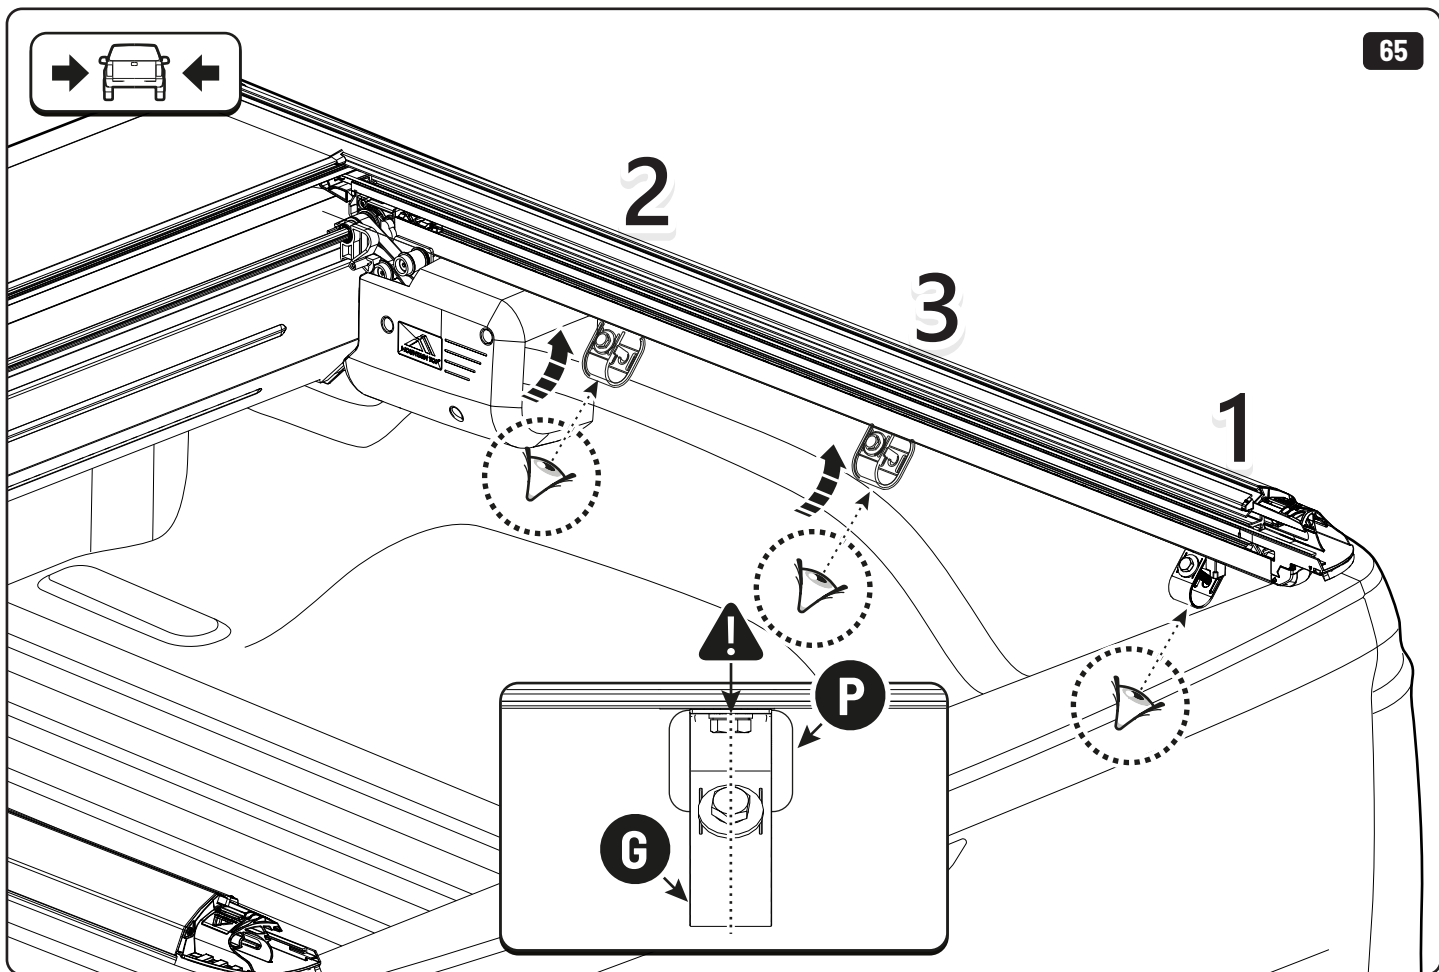

19

Maxus

Only to be installed by authorized personnel

x6

x6

 Reset

Steps	Page	Done by
Mounting rubber cross	9	
Mounting gliding rail in canister	15	
Holes for drain	24-28	
Width + Cross measurement	39+40	
Tightening the clamp screw	41	
Mounting drain	49	