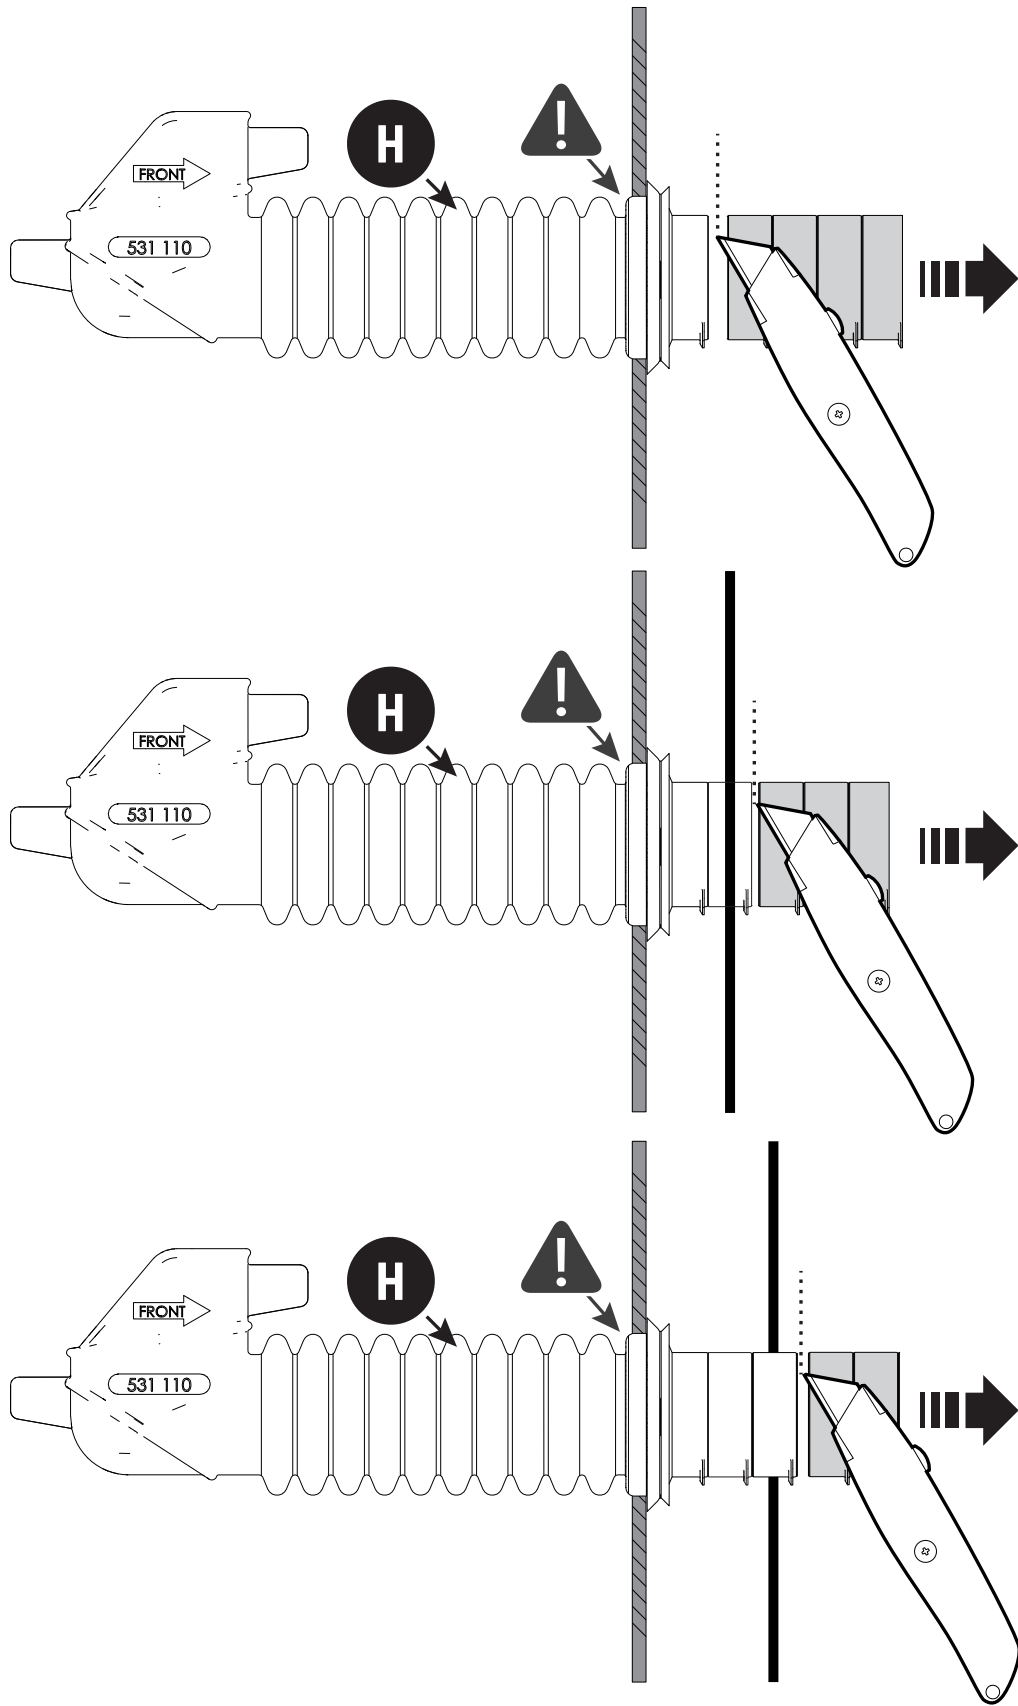

4

5

1

2

4mm 2,4Nm

8

9

x2

LOCTITE 243

T30

4,8Nm

16

17

 **LOCTITE 243**

18

 **T30 4,8Nm**

19

Maxus

Only to be installed by authorized personnel

x6

x6

 Reset

Steps	Page	Done by
Mounting rubber cross	9	
Mounting gliding rail in canister	15	
Holes for drain	24-28	
Width + Cross measurement	39+40	
Tightening the clamp screw	41	
Mounting drain	49	