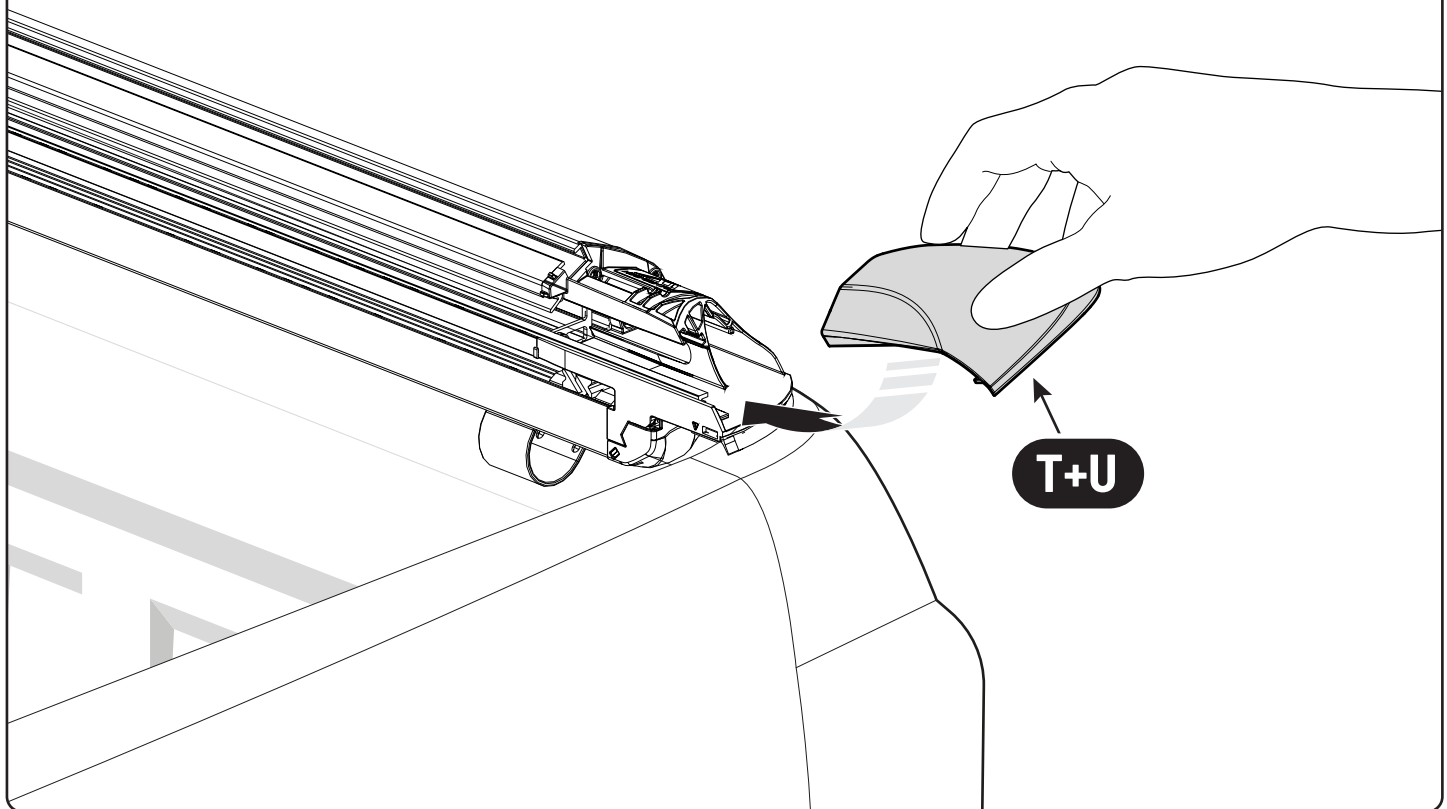

19

Maxus

Only to be installed by authorized personnel

x6

x6

 Reset

Steps	Page	Done by
Mounting rubber cross	9	
Mounting gliding rail in canister	15	
Holes for drain	24-28	
Width + Cross measurement	39+40	
Tightening the clamp screw	41	
Mounting drain	49	