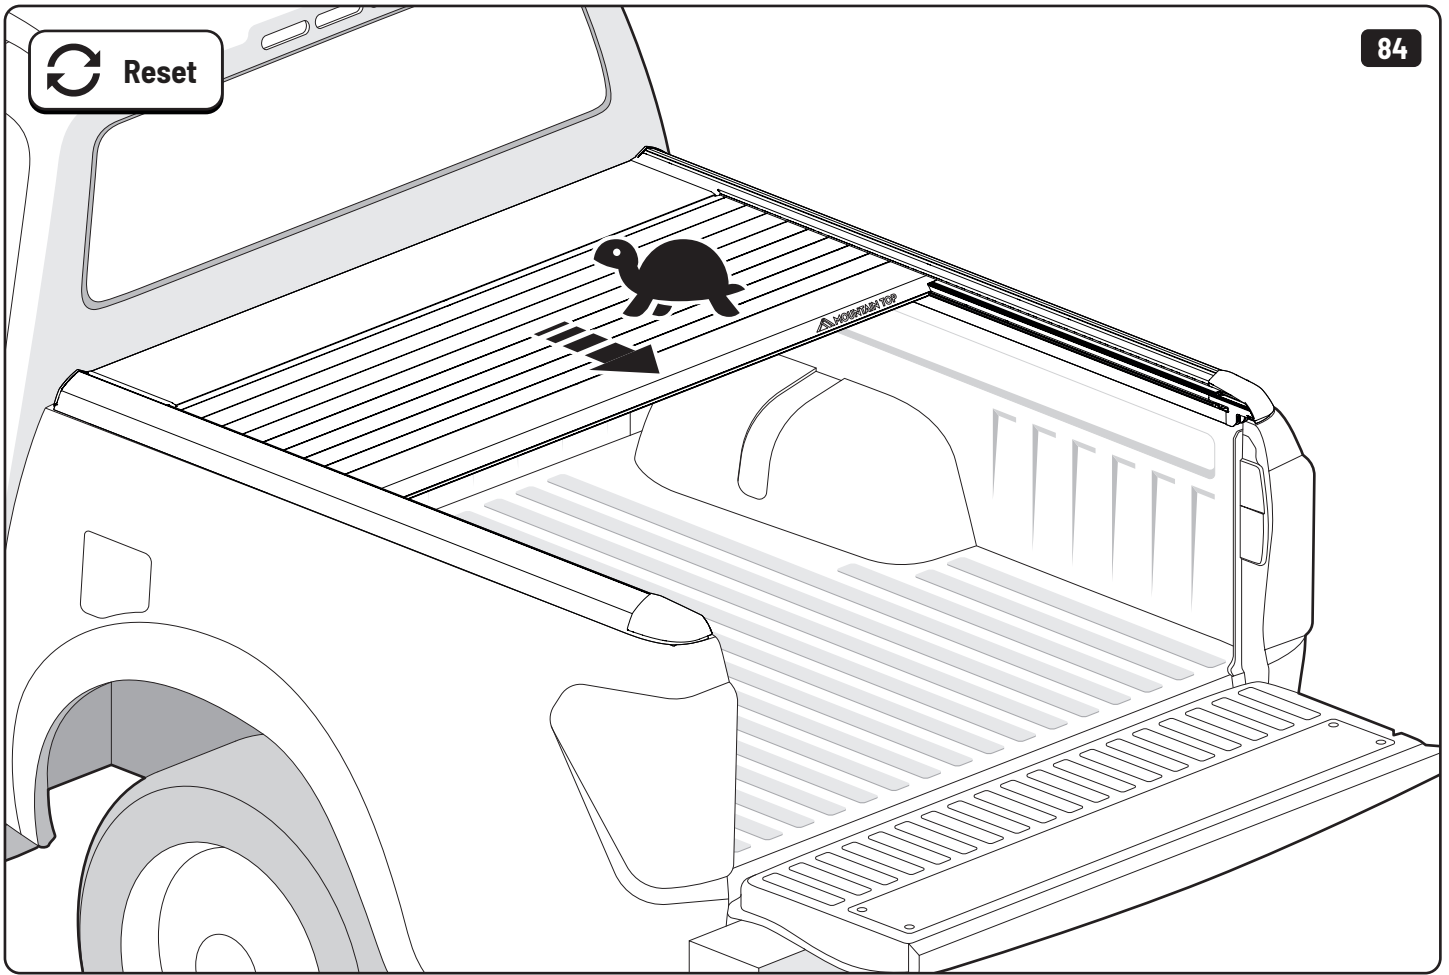

19

Maxus

Only to be installed by authorized personnel

x6

x6

 Reset

Steps	Page	Done by
Mounting rubber cross	9	
Mounting gliding rail in canister	15	
Holes for drain	24-28	
Width + Cross measurement	39+40	
Tightening the clamp screw	41	
Mounting drain	49	