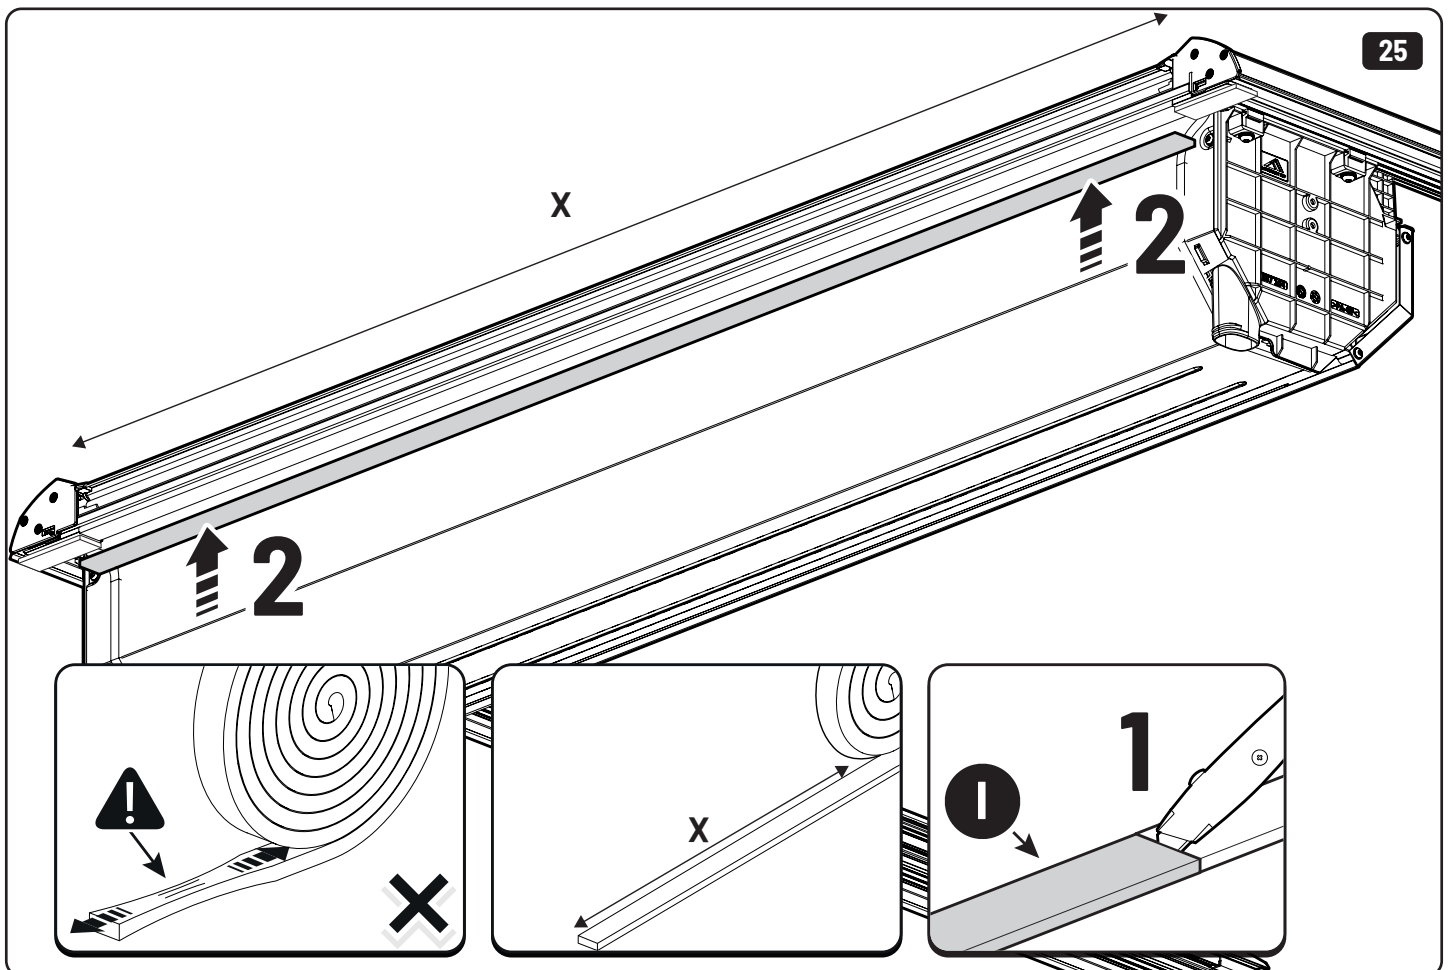

19

Maxus

Only to be installed by authorized personnel

x6

x6

 Reset

Steps	Page	Done by
Mounting rubber cross	9	
Mounting gliding rail in canister	15	
Holes for drain	24-28	
Width + Cross measurement	39+40	
Tightening the clamp screw	41	
Mounting drain	49	