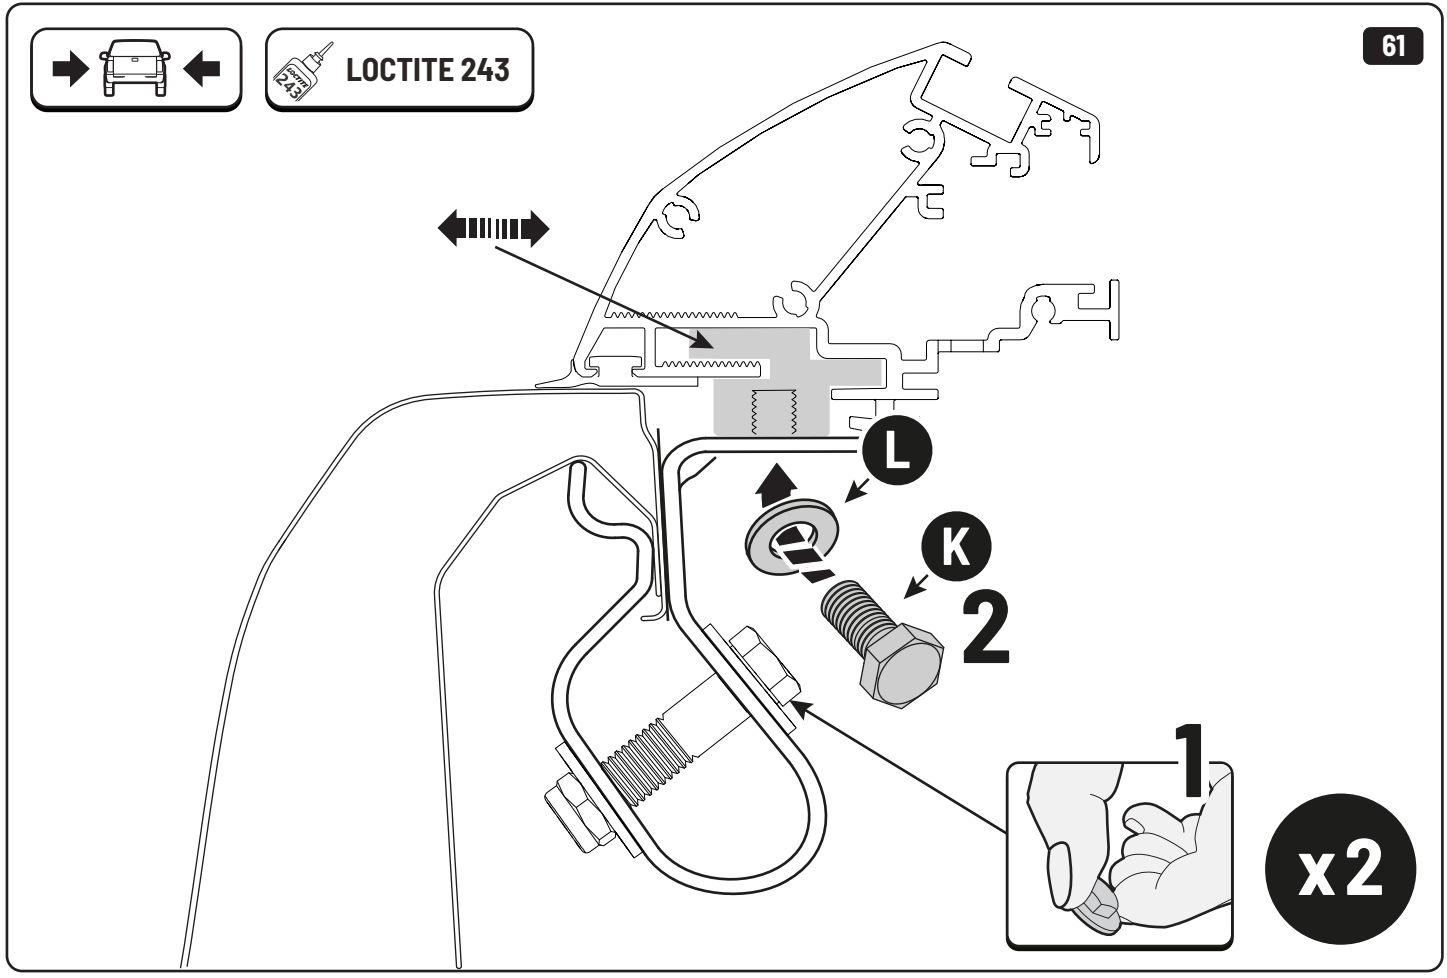

19

Maxus

Only to be installed by authorized personnel

x6

x6

 Reset

Steps	Page	Done by
Mounting rubber cross	9	
Mounting gliding rail in canister	15	
Holes for drain	24-28	
Width + Cross measurement	39+40	
Tightening the clamp screw	41	
Mounting drain	49	

Customer Service +45 4810 2950 (08:00 - 16:00 CET)
Support info@mountaintop.dk
Website www.mountaintop.dk
Address Pedersholmparken 10, 3600 Frederikssund, Denmark

Part number (s)	Model / Year	Cab type (s)	Installation time	Weight
EVOe IS10 AB01	Isuzu / 2020 ->	Double Cab	1 hour (s)	43 kg
EVOe IS11 AB01	Isuzu / 2020 ->	Extra Cab	1 hour (s)	48 kg
EVOe IS10 AB11	Isuzu / 2020 ->	Double Cab	1 hour (s)	43 kg
EVOe IS11 AB11	Isuzu / 2020 ->	Extra Cab	1 hour (s)	48 kg
EVOe FO90 AB01	Ranger / 2011 ->	Double Cab	1 hour (s)	42 kg
EVOe FO90 AB11	Ranger / 2011 ->	Double Cab	1 hour (s)	42 kg
EVOe MX20 AB11	Maxus / 2022 ->	Crew Cab	1 hour (s)	42 kg