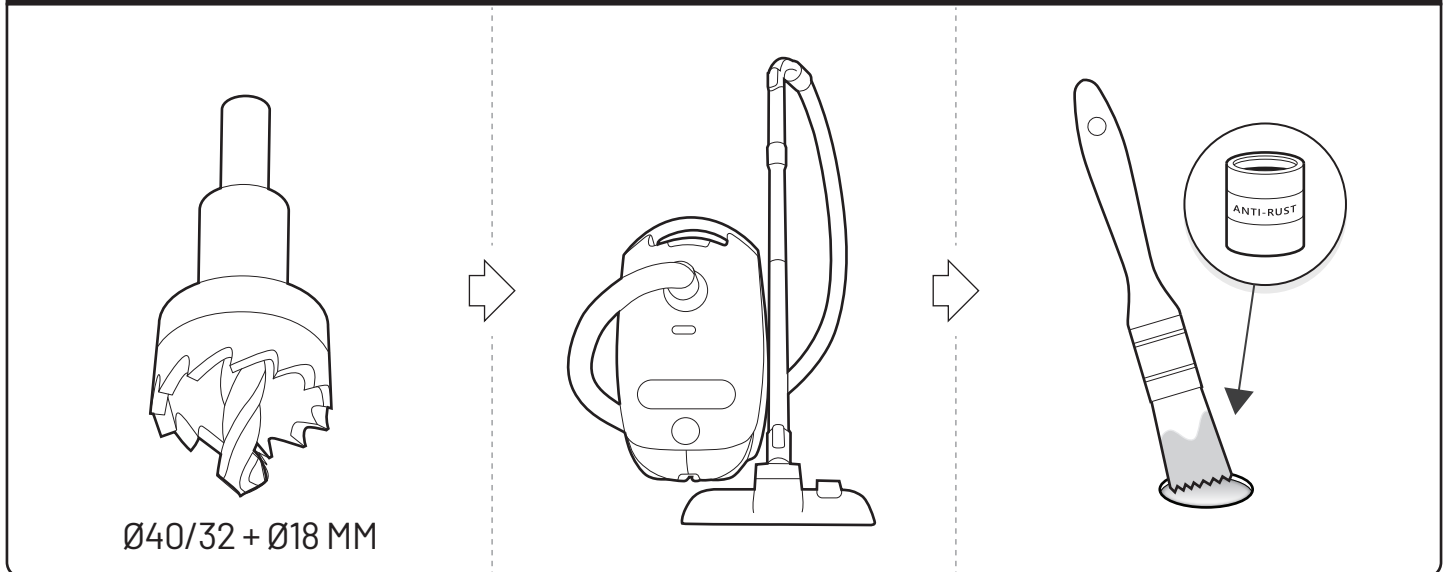

Tools needed

Ø3.5MM	1- 25 Nm 13 mm - T30 4 mm	Rust protection Rostschutzmittel Anti-rouille Anti roest	

Applying rust protection