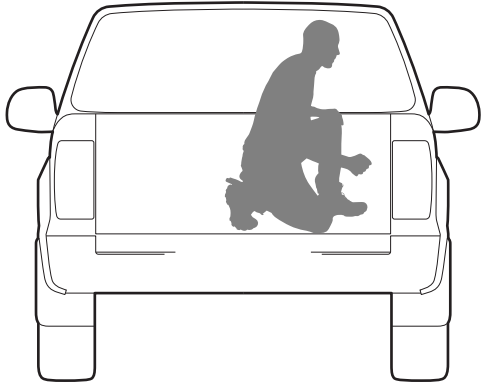

19

Maxus

Only to be installed by authorized personnel

x6

x6

 Reset

Steps	Page	Done by
Mounting rubber cross	9	
Mounting gliding rail in canister	15	
Holes for drain	24-28	
Width + Cross measurement	39+40	
Tightening the clamp screw	41	
Mounting drain	49	