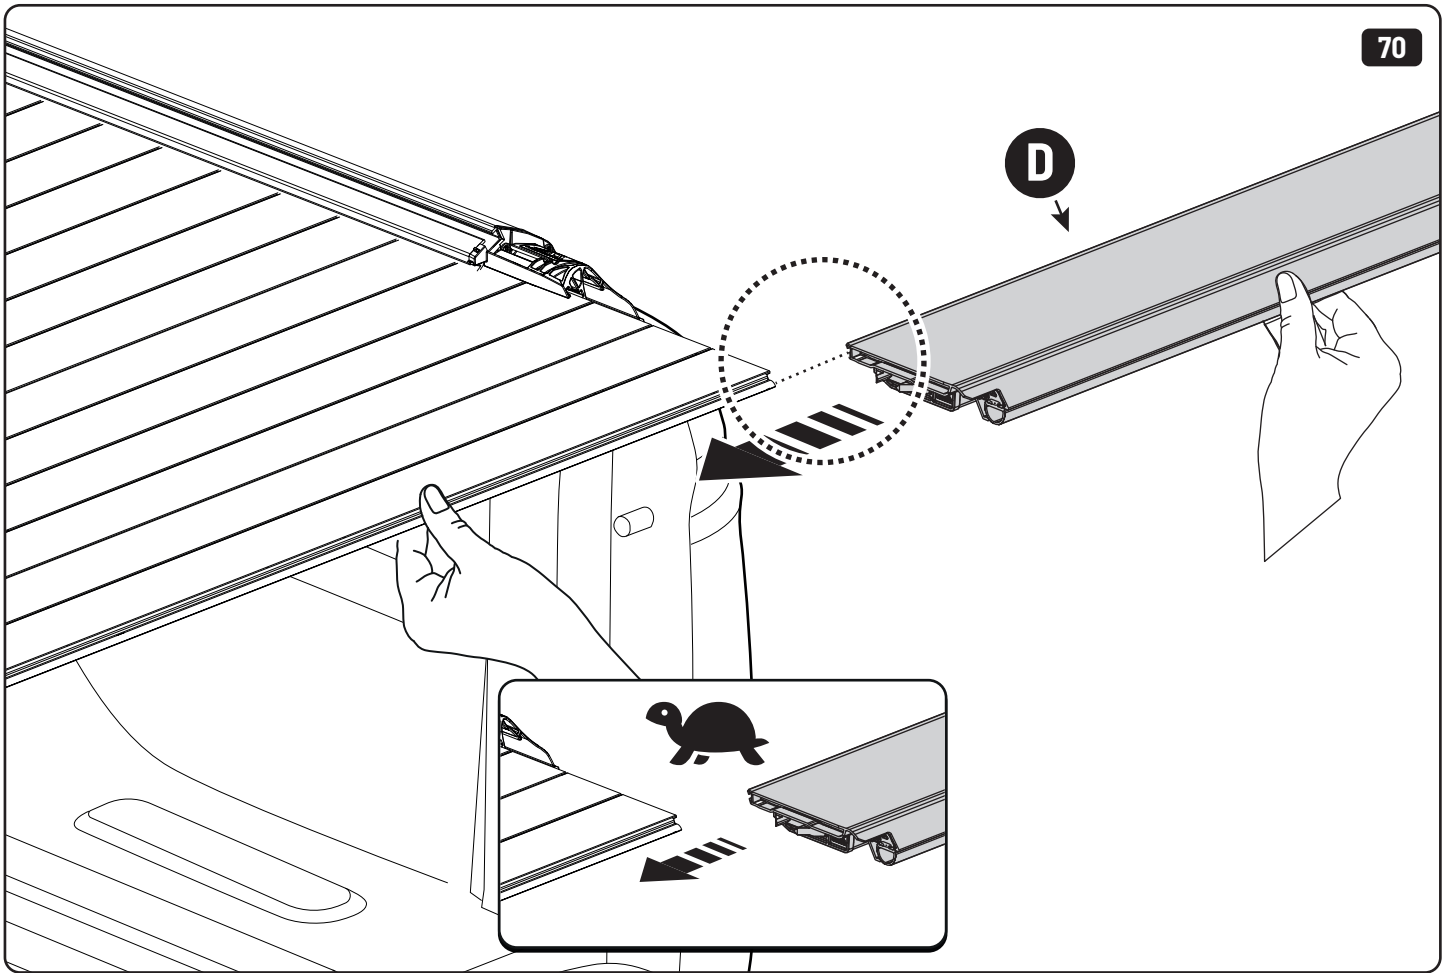

19

Maxus

Only to be installed by authorized personnel

x6

x6

 Reset

Steps	Page	Done by
Mounting rubber cross	9	
Mounting gliding rail in canister	15	
Holes for drain	24-28	
Width + Cross measurement	39+40	
Tightening the clamp screw	41	
Mounting drain	49	