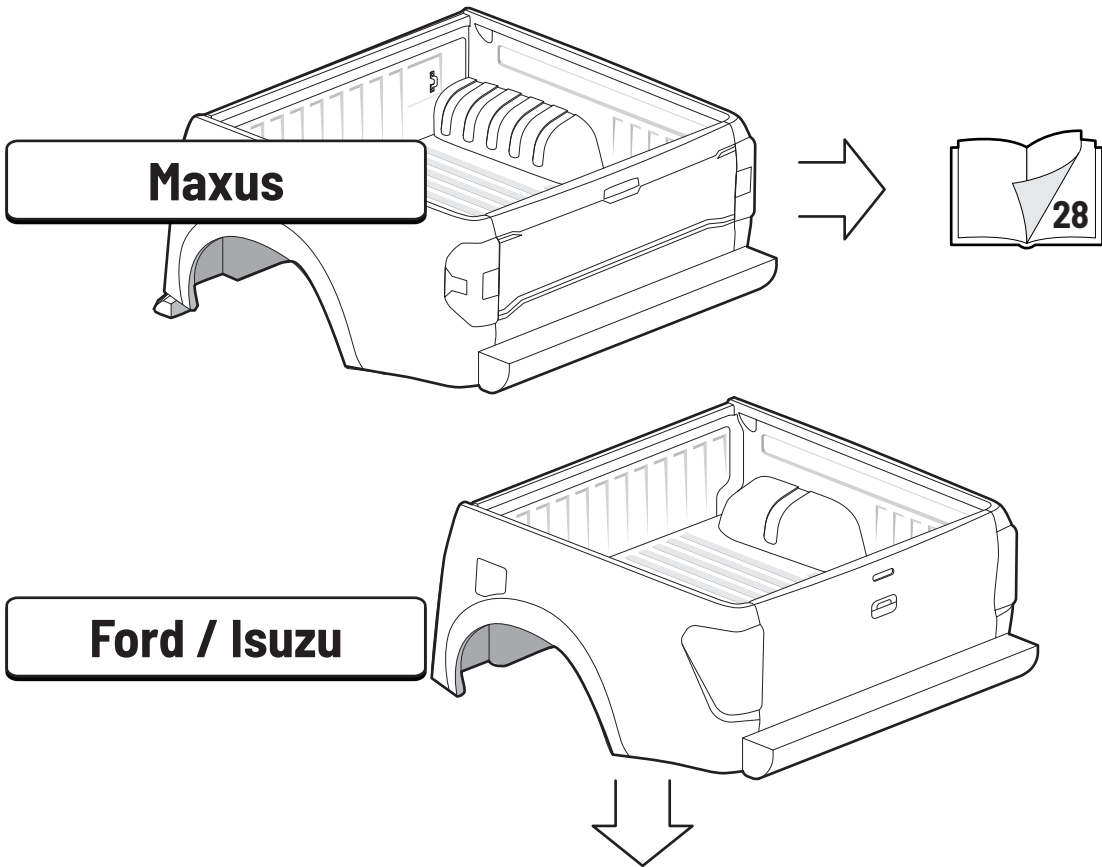

19

Maxus

Only to be installed by authorized personnel

x6

x6

 Reset

Steps	Page	Done by
Mounting rubber cross	9	
Mounting gliding rail in canister	15	
Holes for drain	24-28	
Width + Cross measurement	39+40	
Tightening the clamp screw	41	
Mounting drain	49	

Customer Service +45 4810 2950 (08:00 - 16:00 CET)
Support info@mountaintop.dk
Website www.mountaintop.dk
Address Pedersholmparken 10, 3600 Frederikssund, Denmark

Part number (s)	Model / Year	Cab type (s)	Installation time	Weight
EVOe IS10 AB01	Isuzu / 2020 ->	Double Cab	1 hour (s)	43 kg
EVOe IS11 AB01	Isuzu / 2020 ->	Extra Cab	1 hour (s)	48 kg
EVOe IS10 AB11	Isuzu / 2020 ->	Double Cab	1 hour (s)	43 kg
EVOe IS11 AB11	Isuzu / 2020 ->	Extra Cab	1 hour (s)	48 kg
EVOe FO90 AB01	Ranger / 2011 ->	Double Cab	1 hour (s)	42 kg
EVOe FO90 AB11	Ranger / 2011 ->	Double Cab	1 hour (s)	42 kg
EVOe MX20 AB11	Maxus / 2022 ->	Crew Cab	1 hour (s)	42 kg