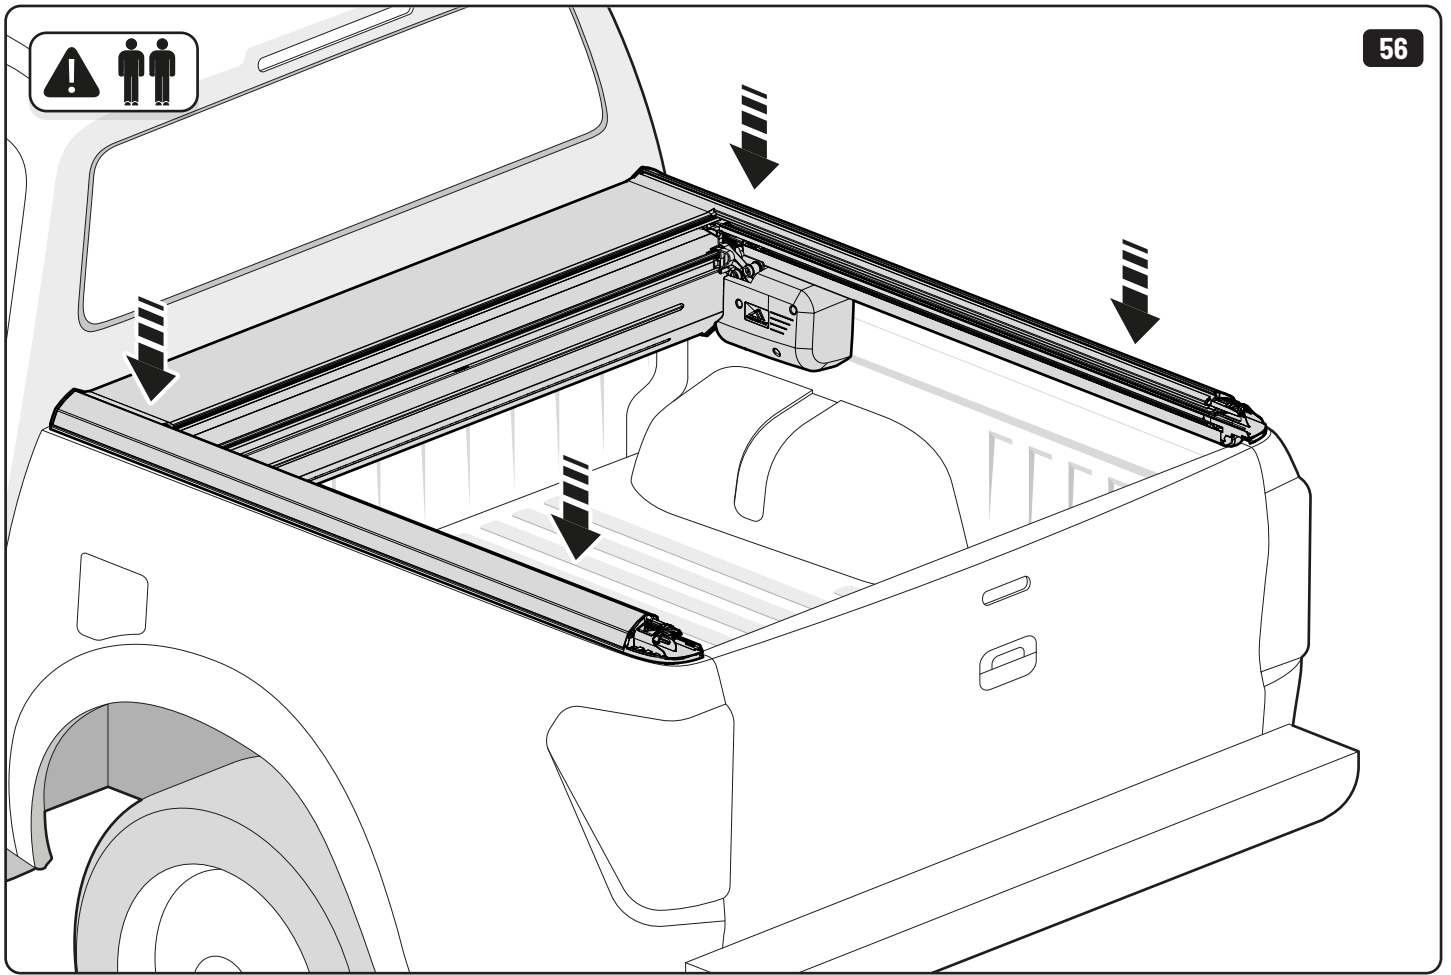

19

Maxus

Only to be installed by authorized personnel

x6

x6

 Reset

Steps	Page	Done by
Mounting rubber cross	9	
Mounting gliding rail in canister	15	
Holes for drain	24-28	
Width + Cross measurement	39+40	
Tightening the clamp screw	41	
Mounting drain	49	