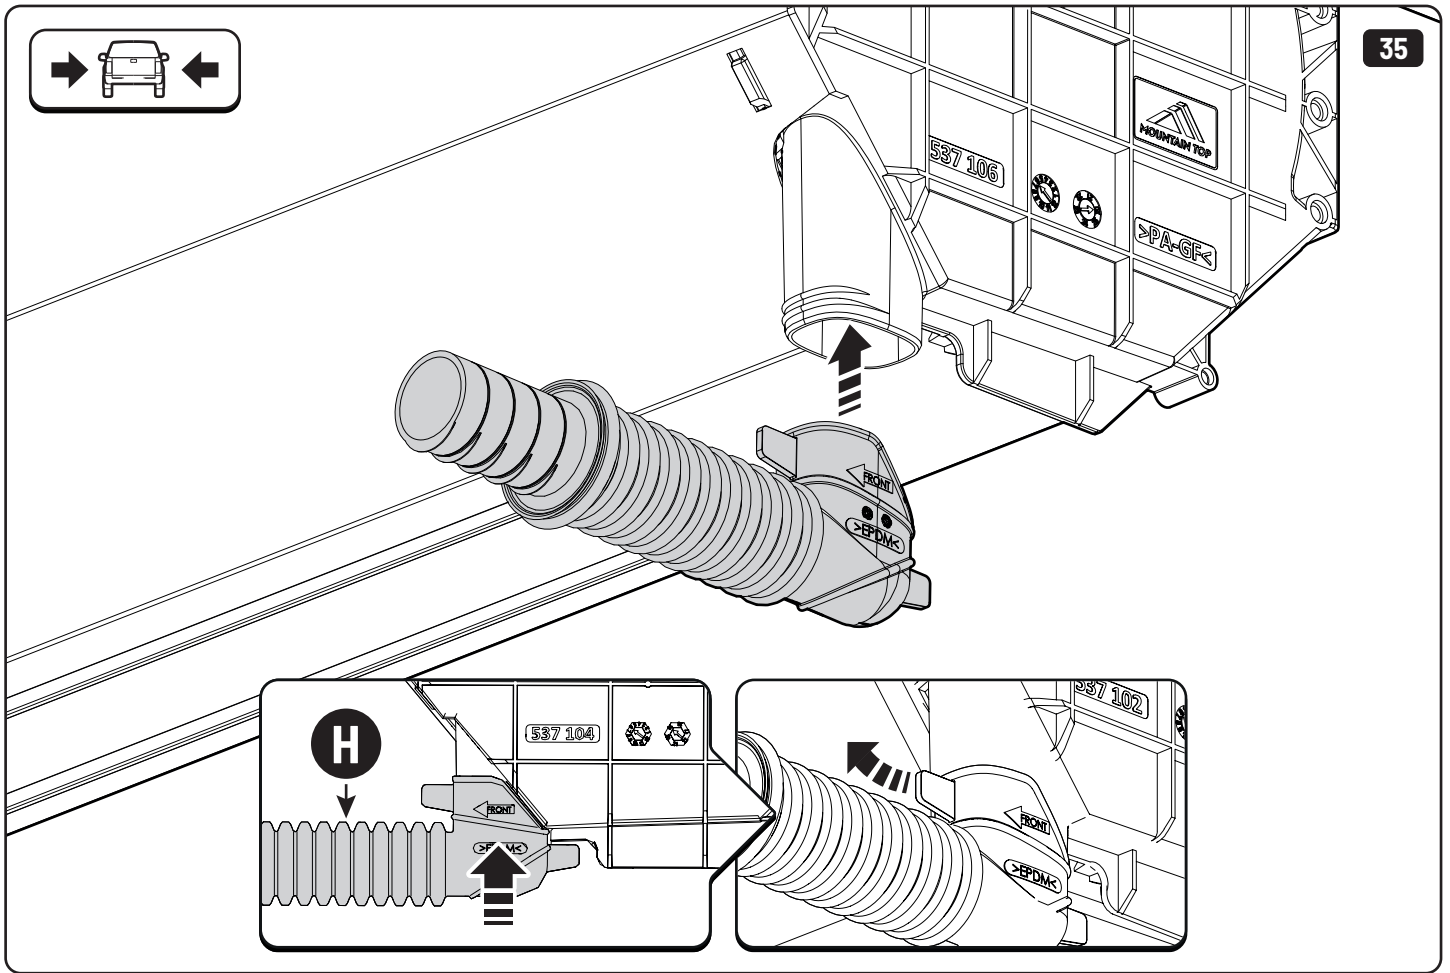

19

Maxus

Only to be installed by authorized personnel

x6

x6

 Reset

Steps	Page	Done by
Mounting rubber cross	9	
Mounting gliding rail in canister	15	
Holes for drain	24-28	
Width + Cross measurement	39+40	
Tightening the clamp screw	41	
Mounting drain	49	