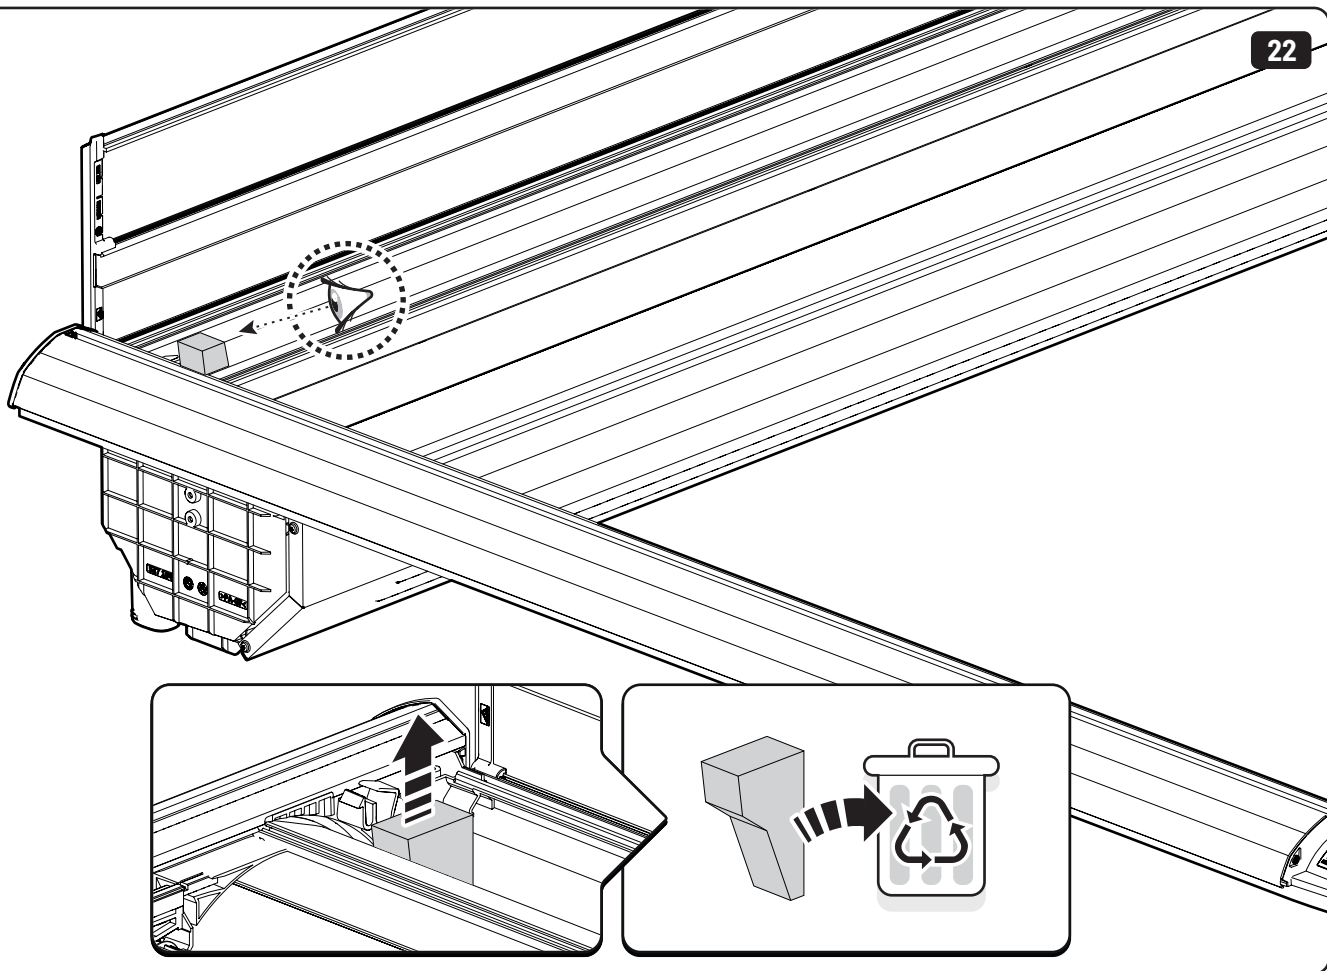

19

Maxus

Only to be installed by authorized personnel

x6

x6

 Reset

Steps	Page	Done by
Mounting rubber cross	9	
Mounting gliding rail in canister	15	
Holes for drain	24-28	
Width + Cross measurement	39+40	
Tightening the clamp screw	41	
Mounting drain	49	