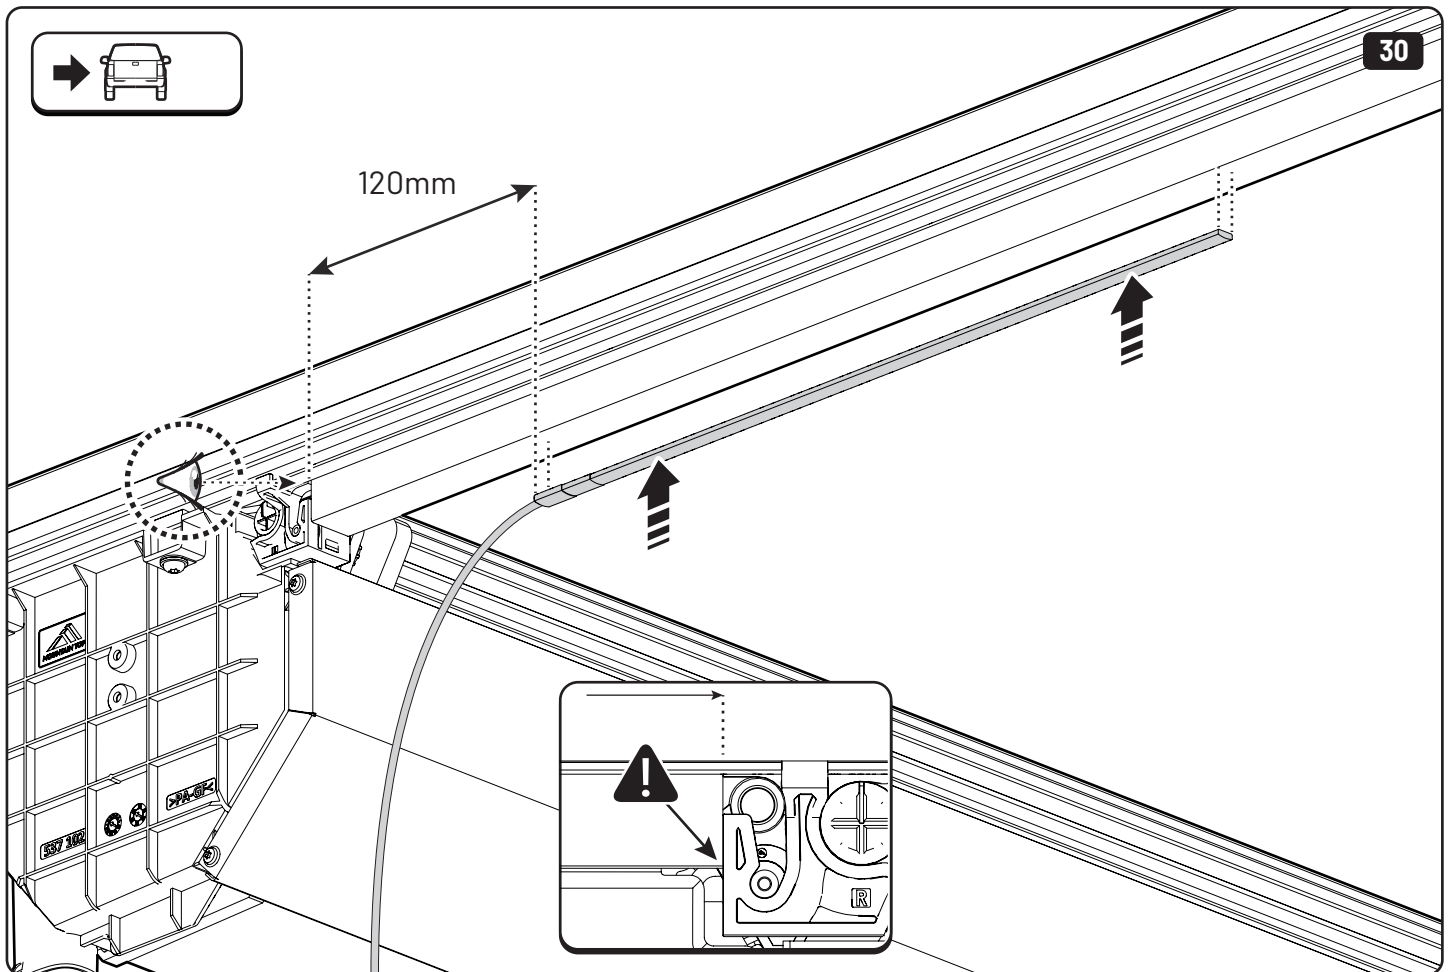

19

Maxus

Only to be installed by authorized personnel

x6

x6

 Reset

Steps	Page	Done by
Mounting rubber cross	9	
Mounting gliding rail in canister	15	
Holes for drain	24-28	
Width + Cross measurement	39+40	
Tightening the clamp screw	41	
Mounting drain	49	