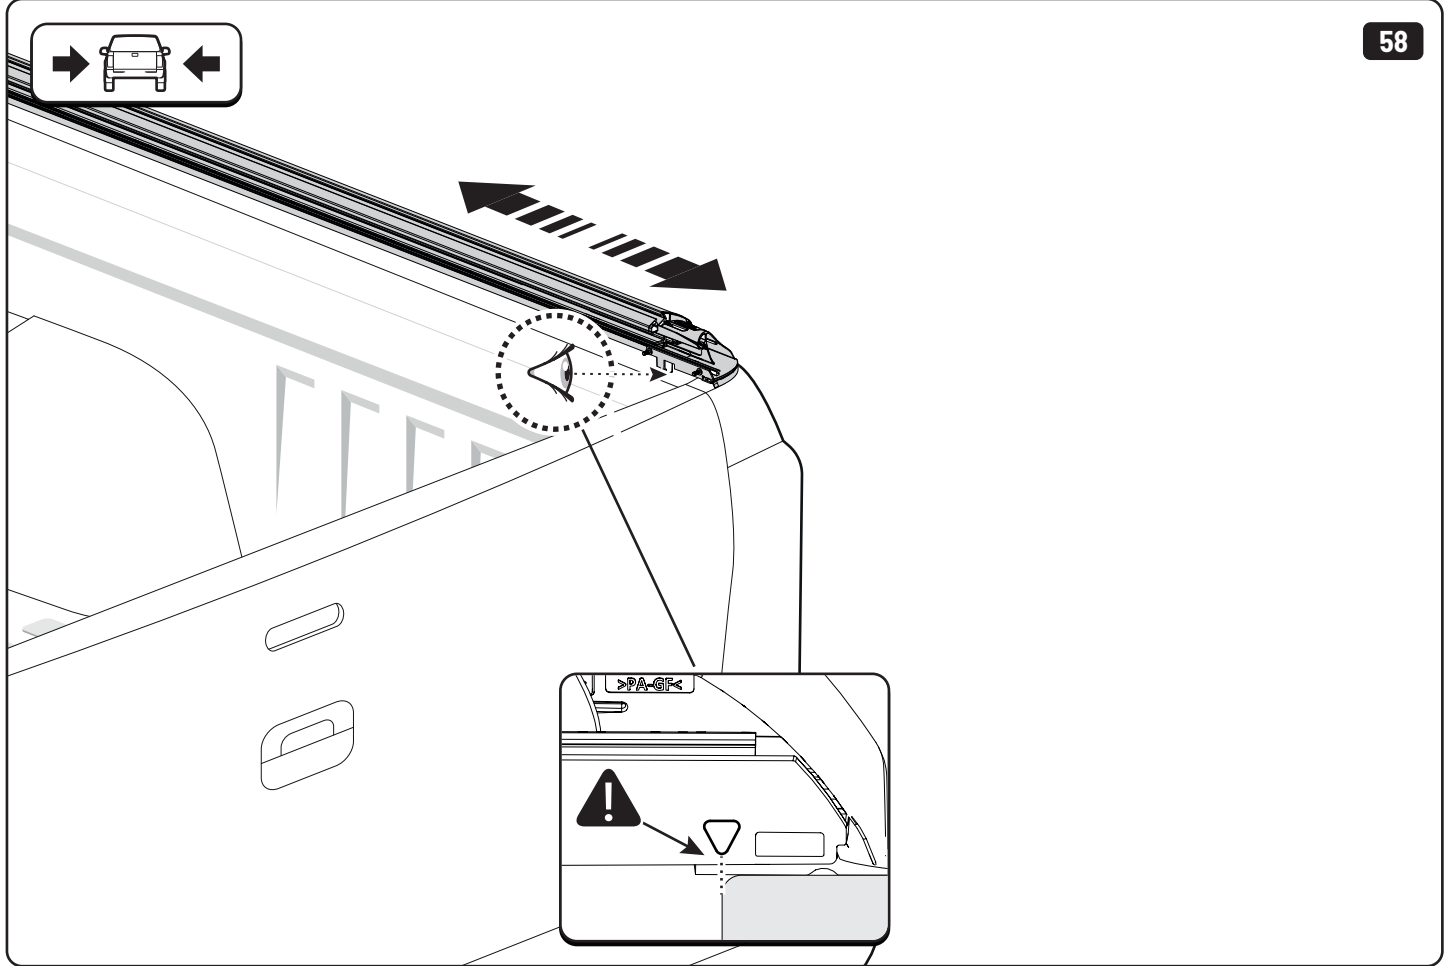

19

Maxus

Only to be installed by authorized personnel

x6

x6

 Reset

Steps	Page	Done by
Mounting rubber cross	9	
Mounting gliding rail in canister	15	
Holes for drain	24-28	
Width + Cross measurement	39+40	
Tightening the clamp screw	41	
Mounting drain	49	