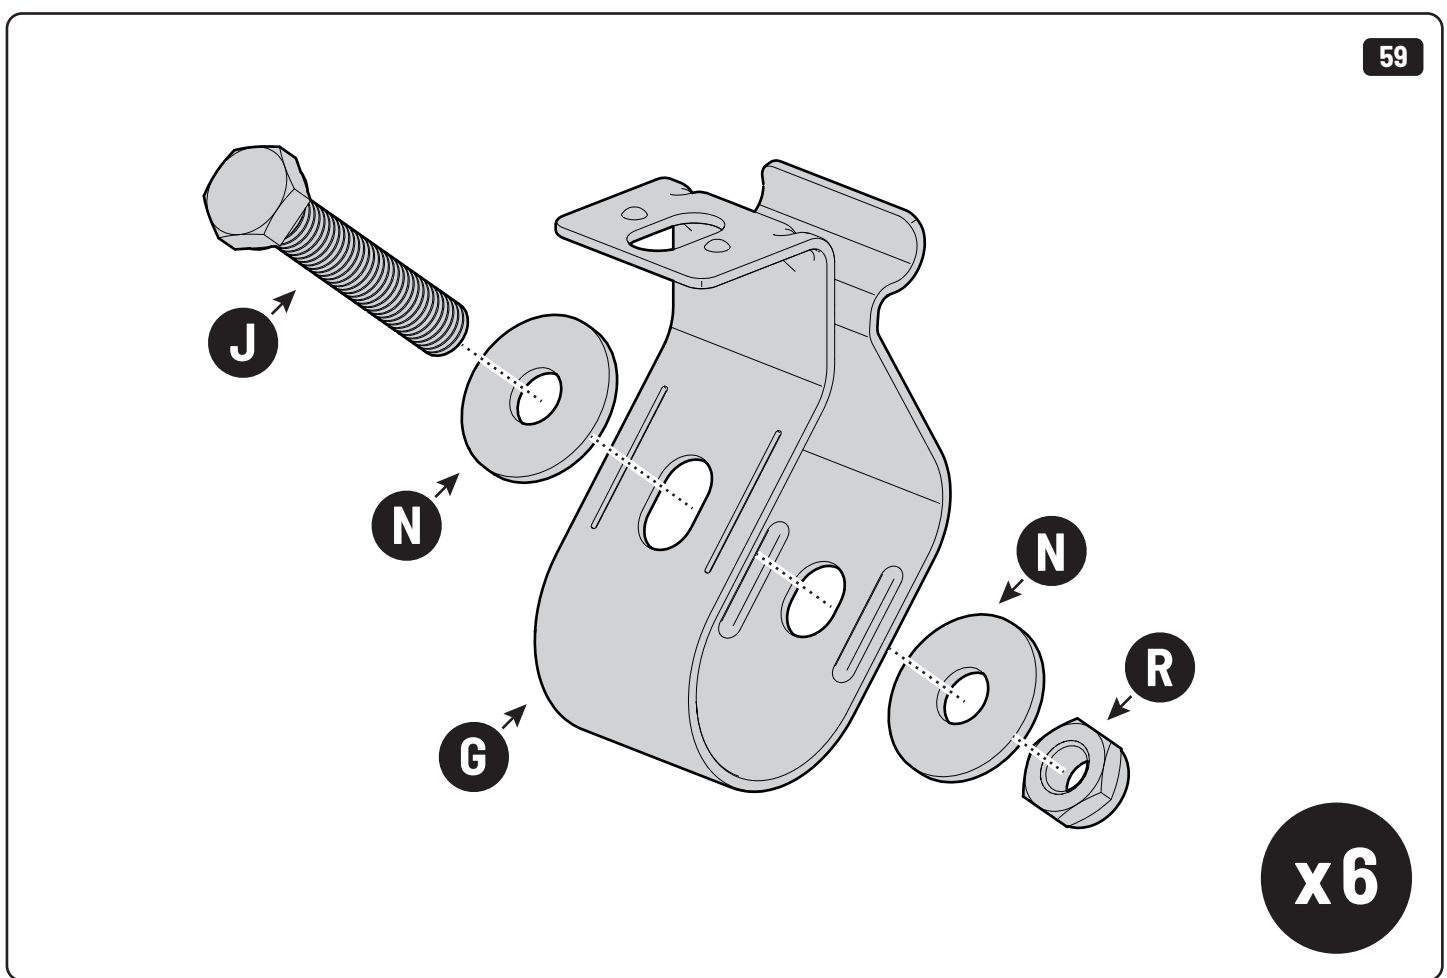

19

Maxus

Only to be installed by authorized personnel

x6

x6

 Reset

Steps	Page	Done by
Mounting rubber cross	9	
Mounting gliding rail in canister	15	
Holes for drain	24-28	
Width + Cross measurement	39+40	
Tightening the clamp screw	41	
Mounting drain	49	