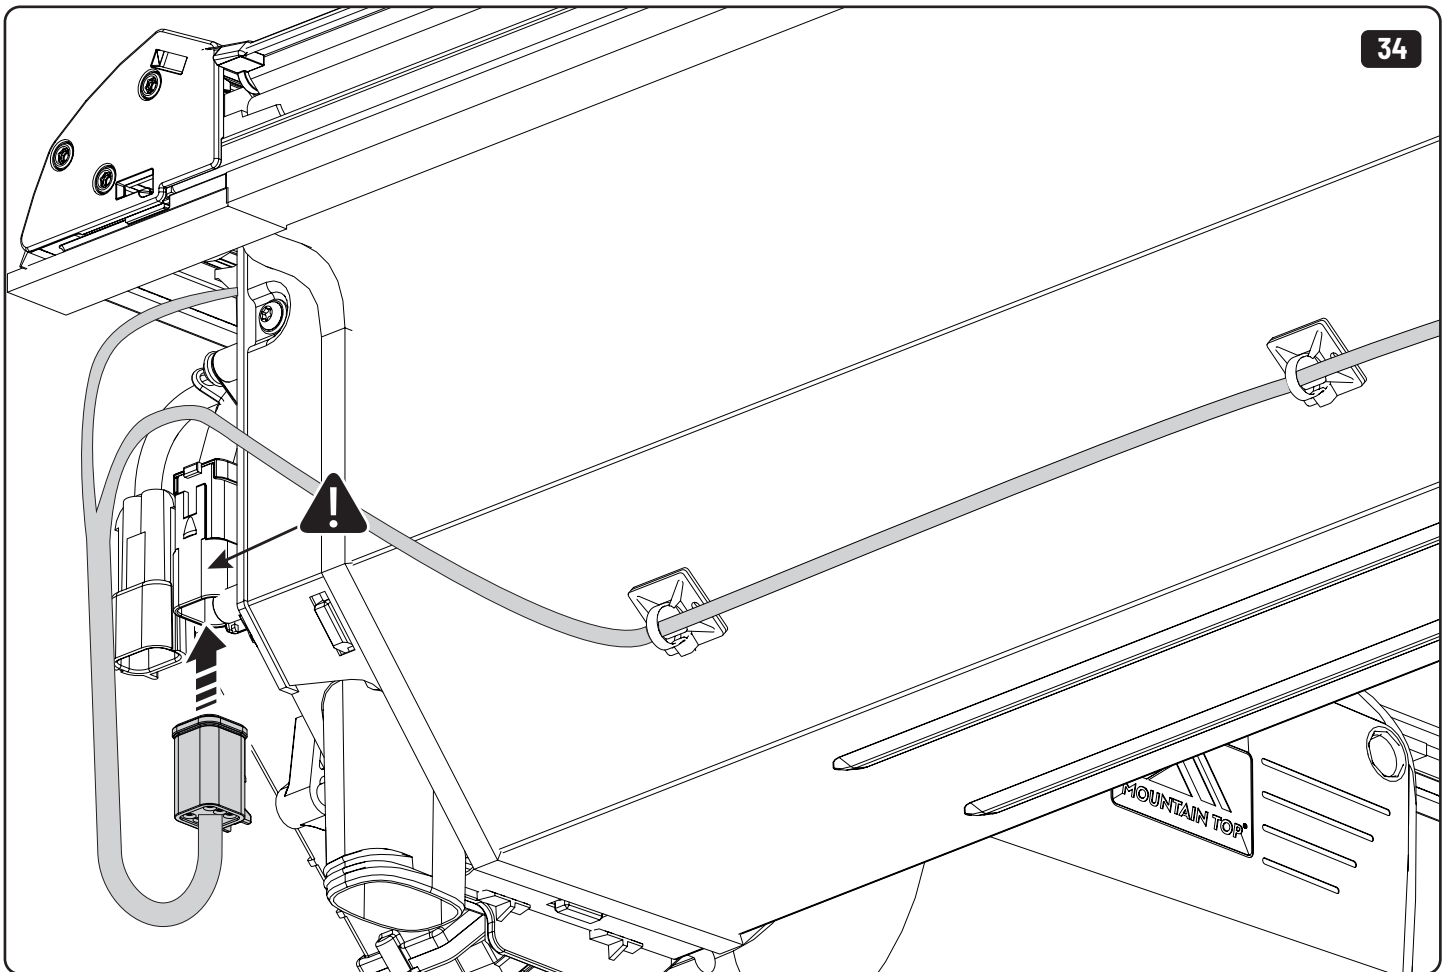

19

Maxus

Only to be installed by authorized personnel

x6

x6

 Reset

Steps	Page	Done by
Mounting rubber cross	9	
Mounting gliding rail in canister	15	
Holes for drain	24-28	
Width + Cross measurement	39+40	
Tightening the clamp screw	41	
Mounting drain	49	