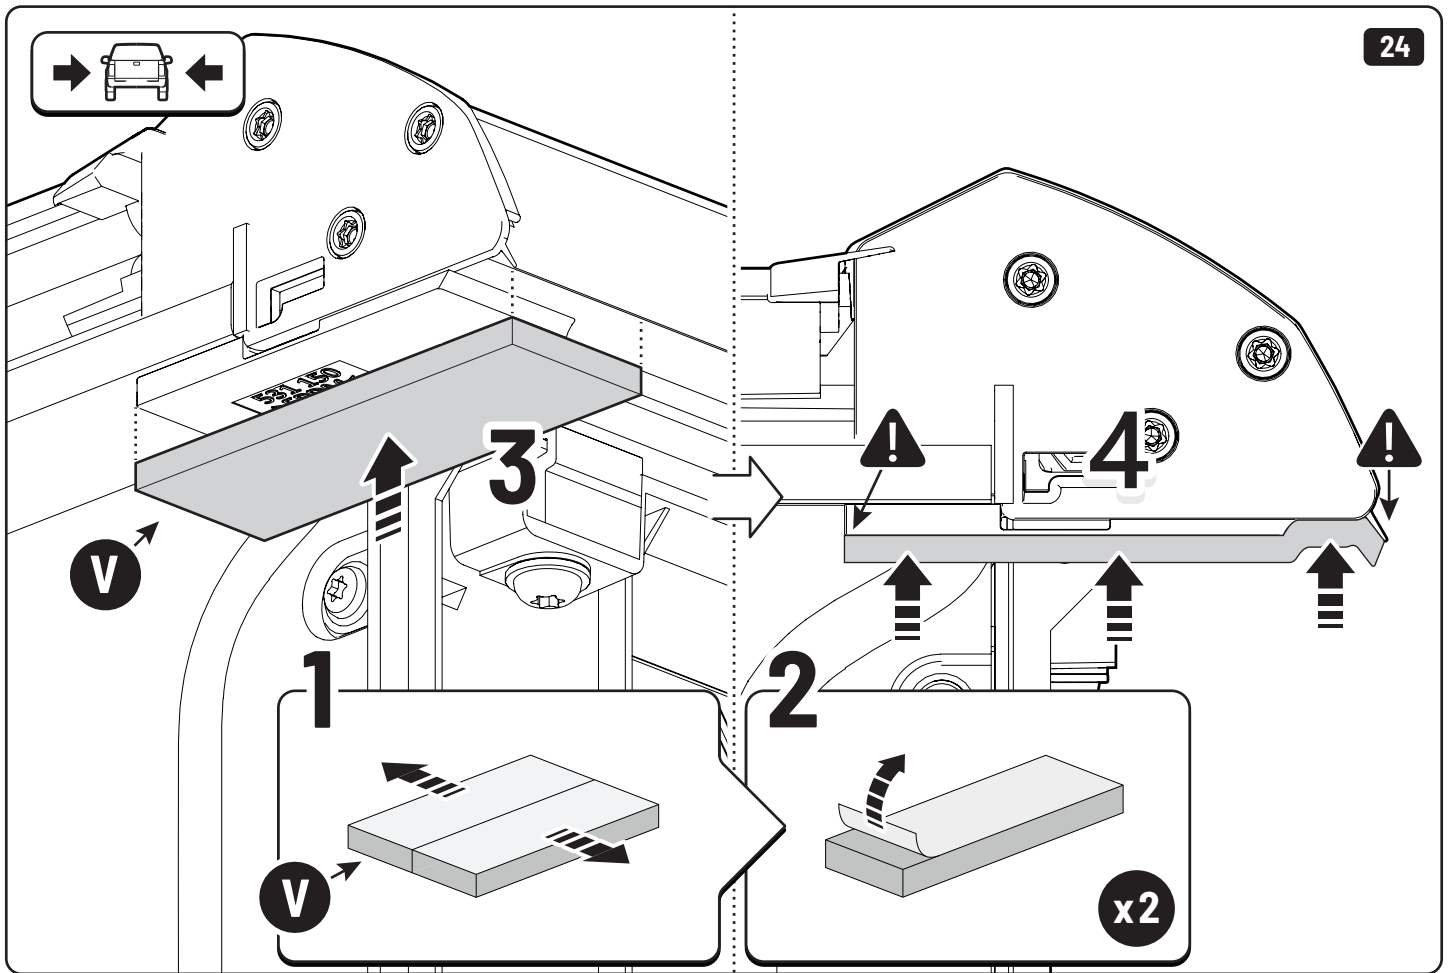

19

Maxus

Only to be installed by authorized personnel

x6

x6

 Reset

Steps	Page	Done by
Mounting rubber cross	9	
Mounting gliding rail in canister	15	
Holes for drain	24-28	
Width + Cross measurement	39+40	
Tightening the clamp screw	41	
Mounting drain	49	