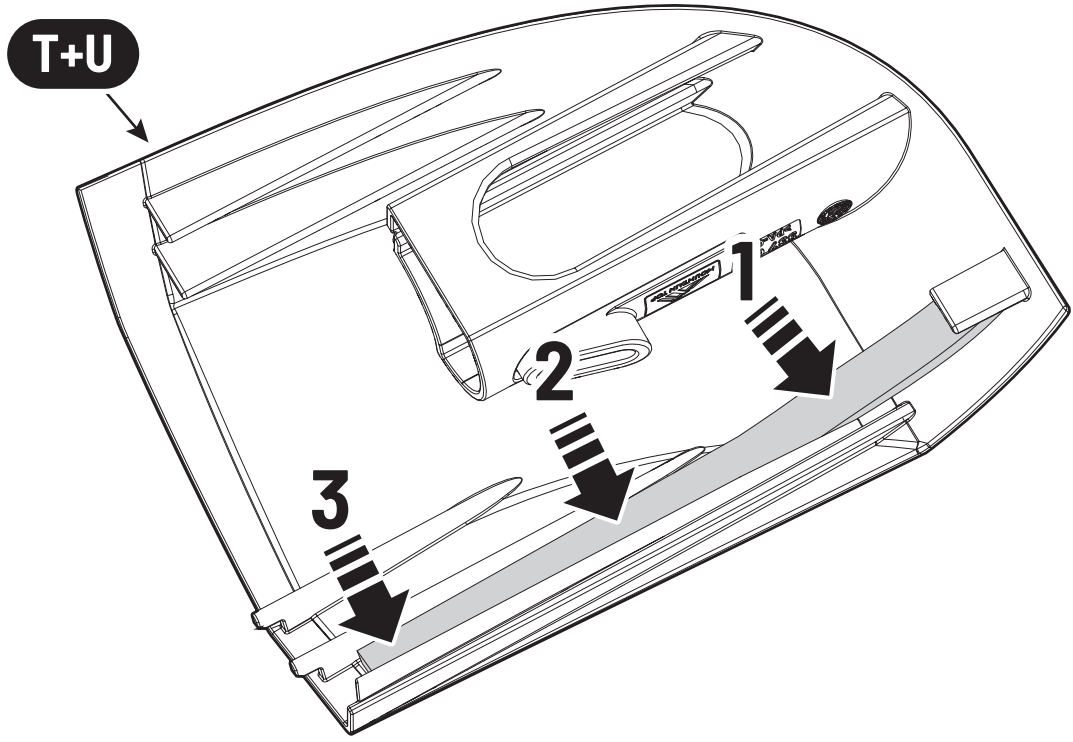

19

Maxus

Only to be installed by authorized personnel

x6

x6

 Reset

Steps	Page	Done by
Mounting rubber cross	9	
Mounting gliding rail in canister	15	
Holes for drain	24-28	
Width + Cross measurement	39+40	
Tightening the clamp screw	41	
Mounting drain	49	

Customer Service +45 4810 2950 (08:00 - 16:00 CET)
Support info@mountaintop.dk
Website www.mountaintop.dk
Address Pedersholmparken 10, 3600 Frederikssund, Denmark

Part number (s)	Model / Year	Cab type (s)	Installation time	Weight
EVOe IS10 AB01	Isuzu / 2020 ->	Double Cab	1 hour (s)	43 kg
EVOe IS11 AB01	Isuzu / 2020 ->	Extra Cab	1 hour (s)	48 kg
EVOe IS10 AB11	Isuzu / 2020 ->	Double Cab	1 hour (s)	43 kg
EVOe IS11 AB11	Isuzu / 2020 ->	Extra Cab	1 hour (s)	48 kg
EVOe FO90 AB01	Ranger / 2011 ->	Double Cab	1 hour (s)	42 kg
EVOe FO90 AB11	Ranger / 2011 ->	Double Cab	1 hour (s)	42 kg
EVOe MX20 AB11	Maxus / 2022 ->	Crew Cab	1 hour (s)	42 kg