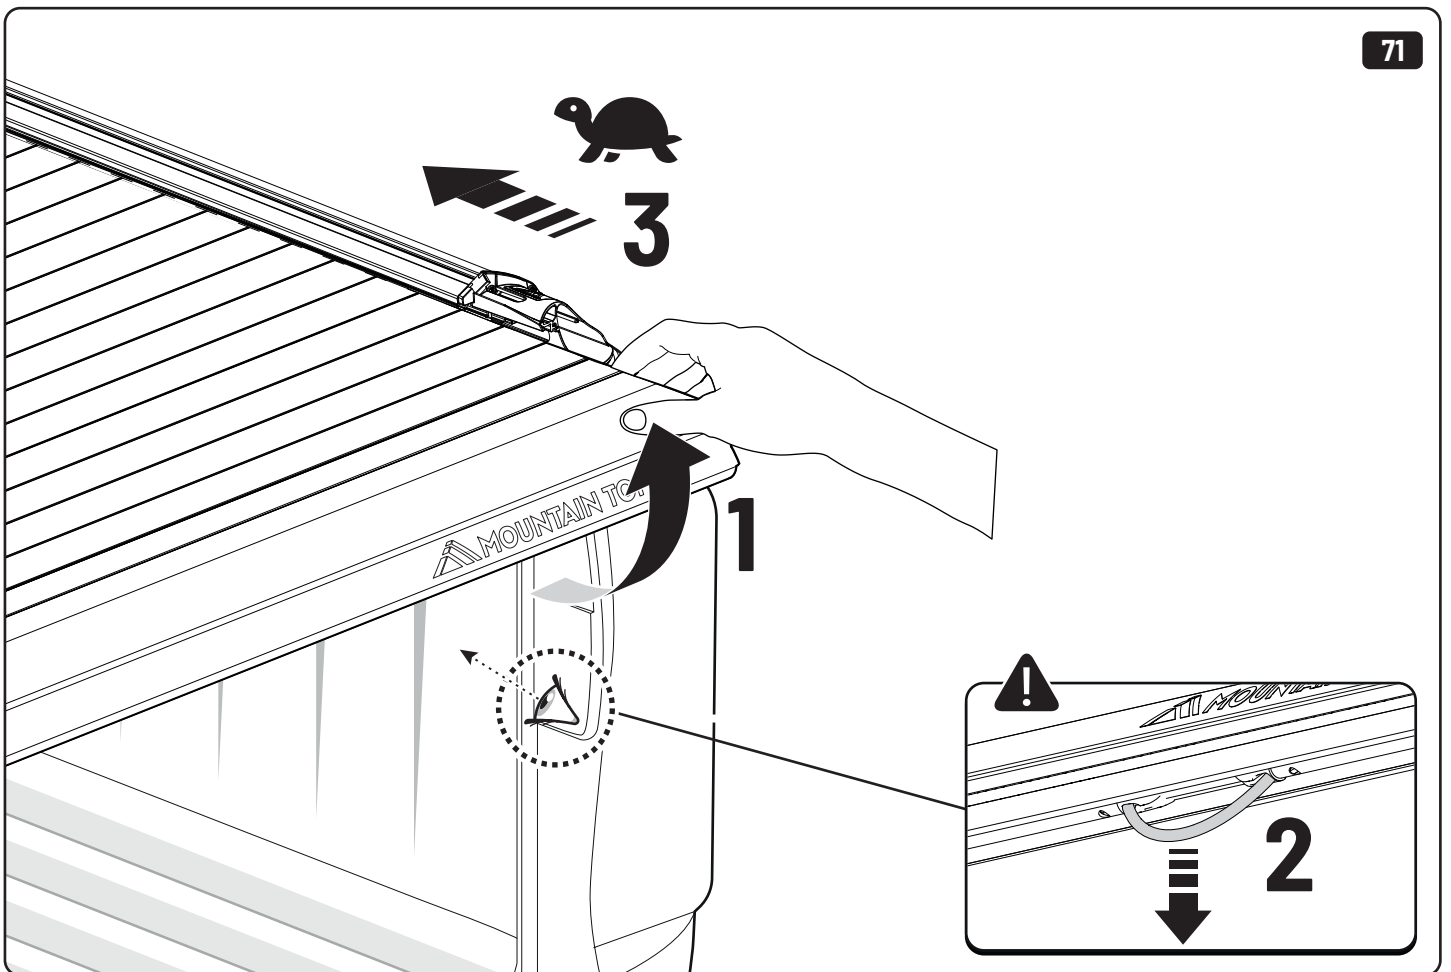

19

Maxus

Only to be installed by authorized personnel

x6

x6

 Reset

Steps	Page	Done by
Mounting rubber cross	9	
Mounting gliding rail in canister	15	
Holes for drain	24-28	
Width + Cross measurement	39+40	
Tightening the clamp screw	41	
Mounting drain	49	