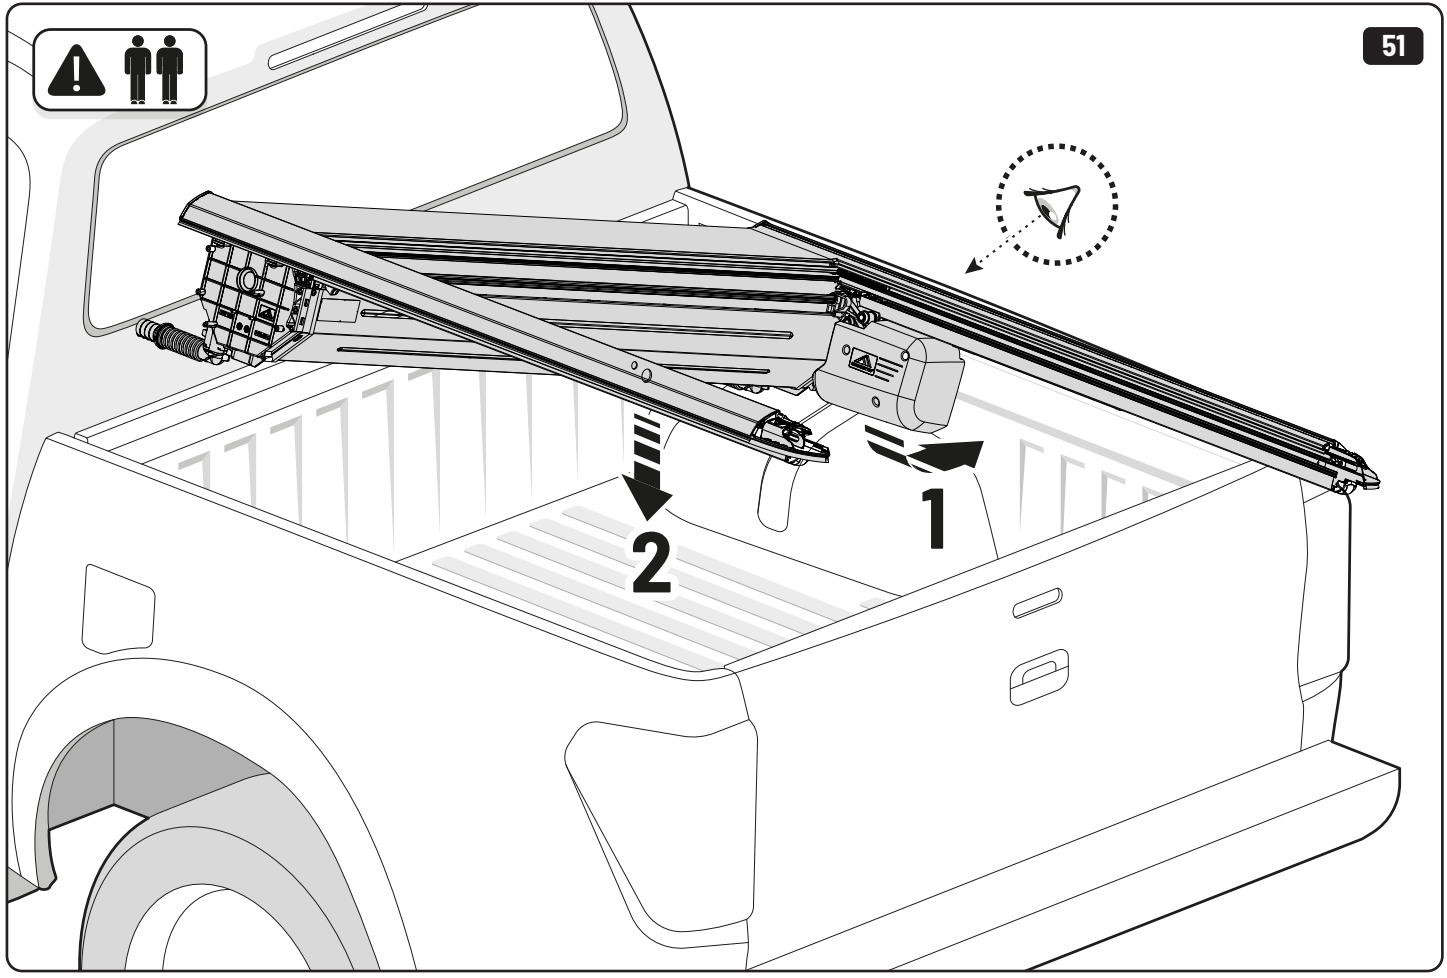

19

Maxus

Only to be installed by authorized personnel

x6

x6

 Reset

Steps	Page	Done by
Mounting rubber cross	9	
Mounting gliding rail in canister	15	
Holes for drain	24-28	
Width + Cross measurement	39+40	
Tightening the clamp screw	41	
Mounting drain	49	