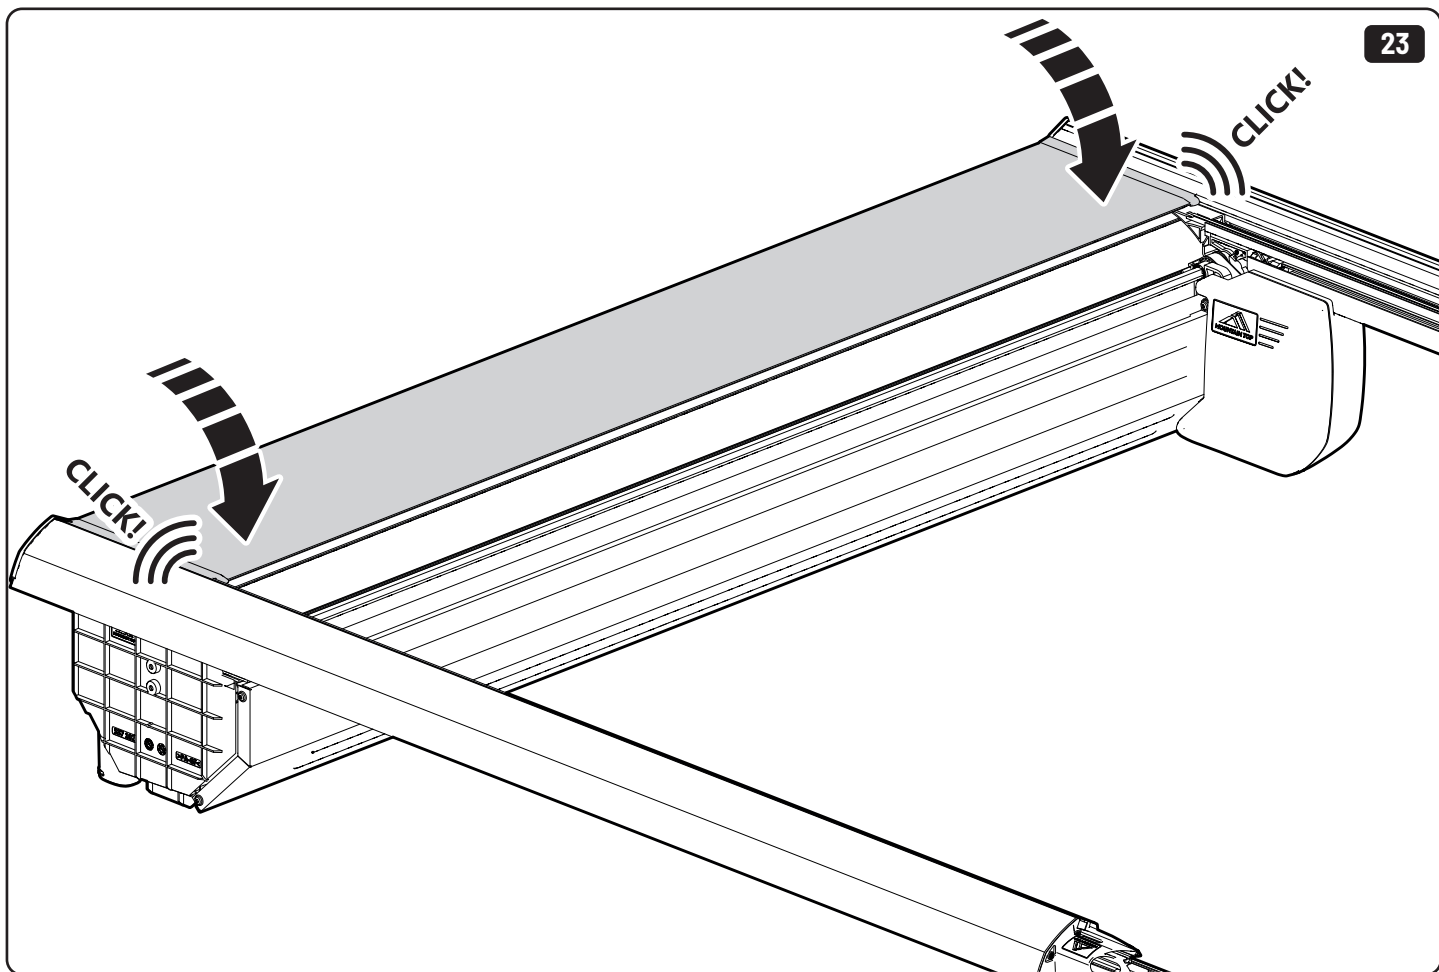

19

Maxus

Only to be installed by authorized personnel

x6

x6

 Reset

Steps	Page	Done by
Mounting rubber cross	9	
Mounting gliding rail in canister	15	
Holes for drain	24-28	
Width + Cross measurement	39+40	
Tightening the clamp screw	41	
Mounting drain	49	