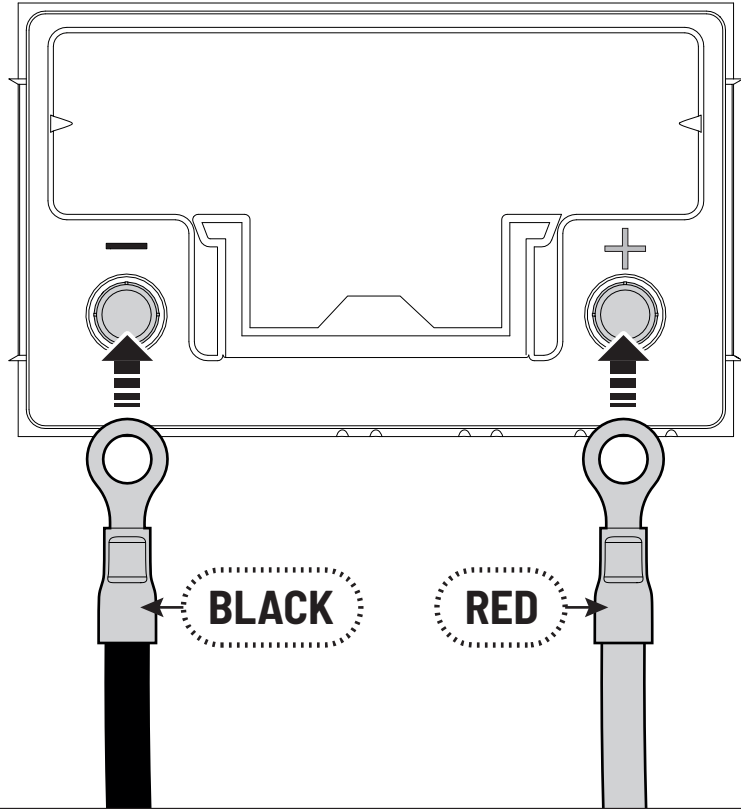

19

Maxus

Only to be installed by authorized personnel

x6

x6

 Reset

Steps	Page	Done by
Mounting rubber cross	9	
Mounting gliding rail in canister	15	
Holes for drain	24-28	
Width + Cross measurement	39+40	
Tightening the clamp screw	41	
Mounting drain	49	