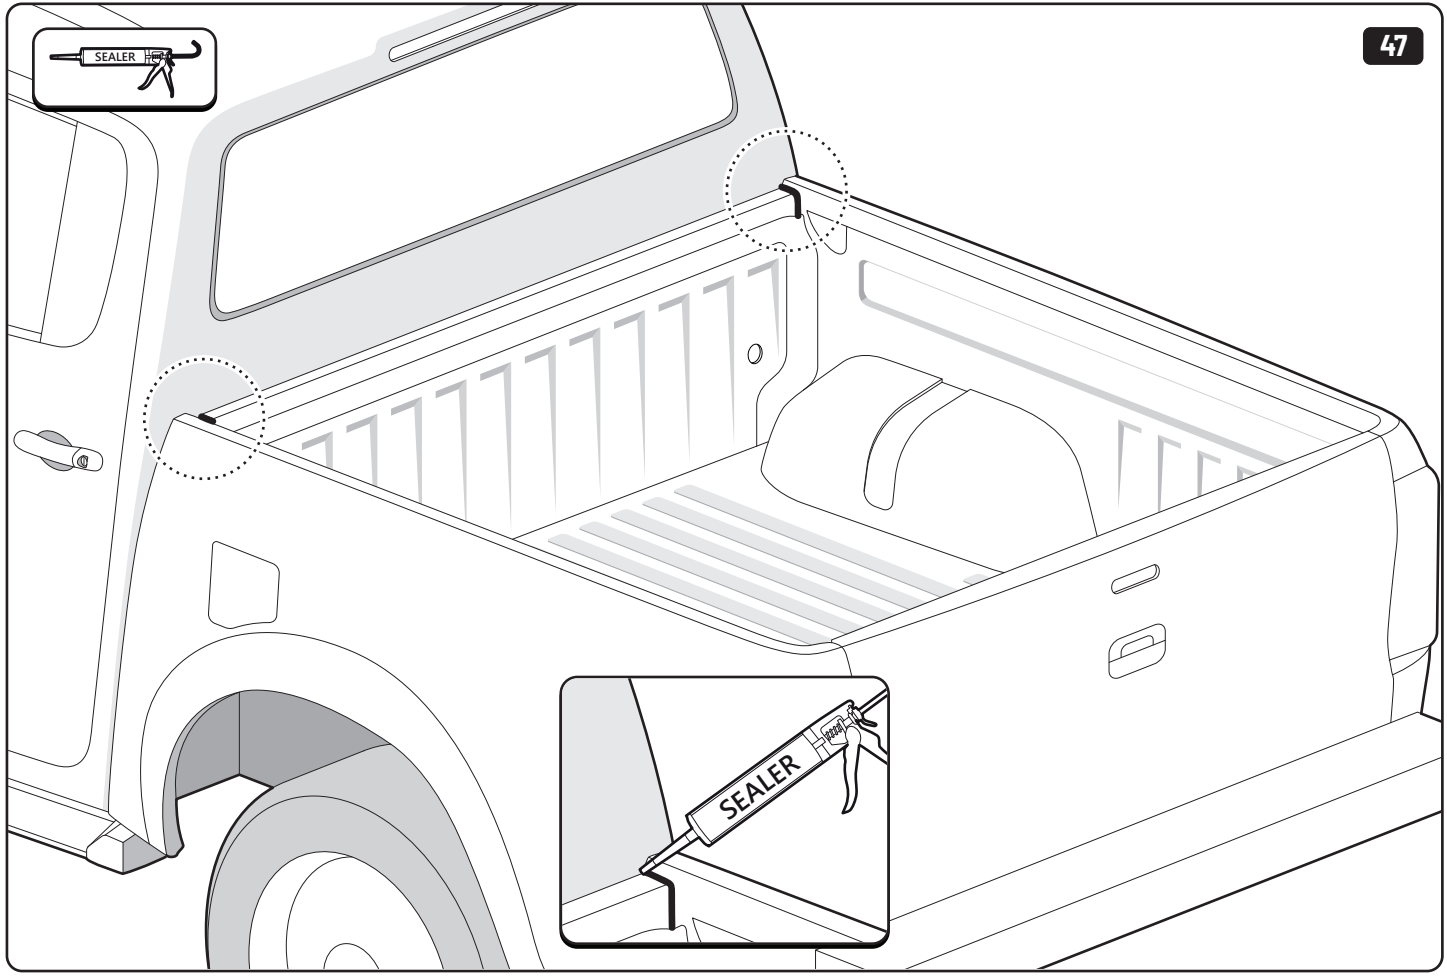

19

Maxus

Only to be installed by authorized personnel

x6

x6

 Reset

Steps	Page	Done by
Mounting rubber cross	9	
Mounting gliding rail in canister	15	
Holes for drain	24-28	
Width + Cross measurement	39+40	
Tightening the clamp screw	41	
Mounting drain	49	