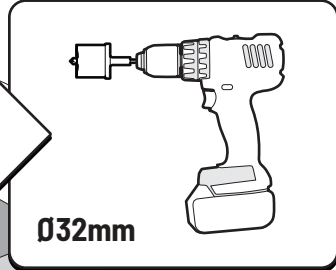

19

Maxus

Only to be installed by authorized personnel

x6

x6

 Reset

Steps	Page	Done by
Mounting rubber cross	9	
Mounting gliding rail in canister	15	
Holes for drain	24-28	
Width + Cross measurement	39+40	
Tightening the clamp screw	41	
Mounting drain	49	

Customer Service +45 4810 2950 (08:00 - 16:00 CET)
Support info@mountaintop.dk
Website www.mountaintop.dk
Address Pedersholmparken 10, 3600 Frederikssund, Denmark

Part number (s)	Model / Year	Cab type (s)	Installation time	Weight
EVOe IS10 AB01	Isuzu / 2020 ->	Double Cab	1 hour (s)	43 kg
EVOe IS11 AB01	Isuzu / 2020 ->	Extra Cab	1 hour (s)	48 kg
EVOe IS10 AB11	Isuzu / 2020 ->	Double Cab	1 hour (s)	43 kg
EVOe IS11 AB11	Isuzu / 2020 ->	Extra Cab	1 hour (s)	48 kg
EVOe FO90 AB01	Ranger / 2011 ->	Double Cab	1 hour (s)	42 kg
EVOe FO90 AB11	Ranger / 2011 ->	Double Cab	1 hour (s)	42 kg
EVOe MX20 AB11	Maxus / 2022 ->	Crew Cab	1 hour (s)	42 kg