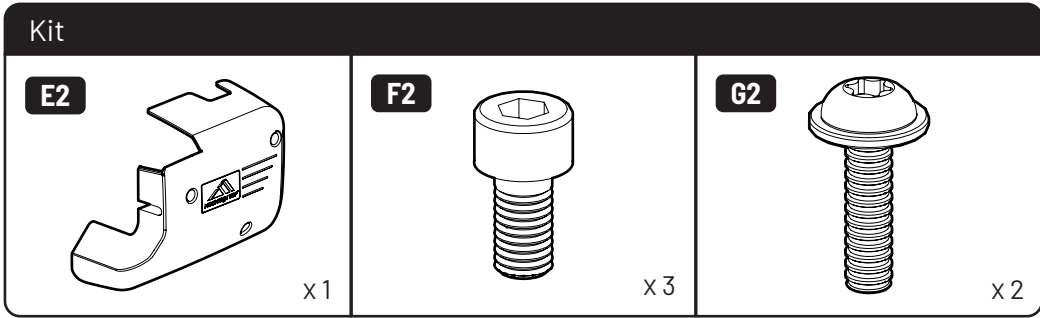

MOUNTAIN TOP[®] EVOe

Installation manual

DOWNLOAD PDF

Parts

A		x1	B		x1						
C		x1	I2		x2	D		x1	J2		x1

Kit

E		x2	F		x6	G		x6	H		x2	I		x1
J		x6	K		x6	L		x6	M		x1	N		x12
O		x5	P		x1	Q		x1	R		x6	S		x2
T		x1	U		x1	V		x1						