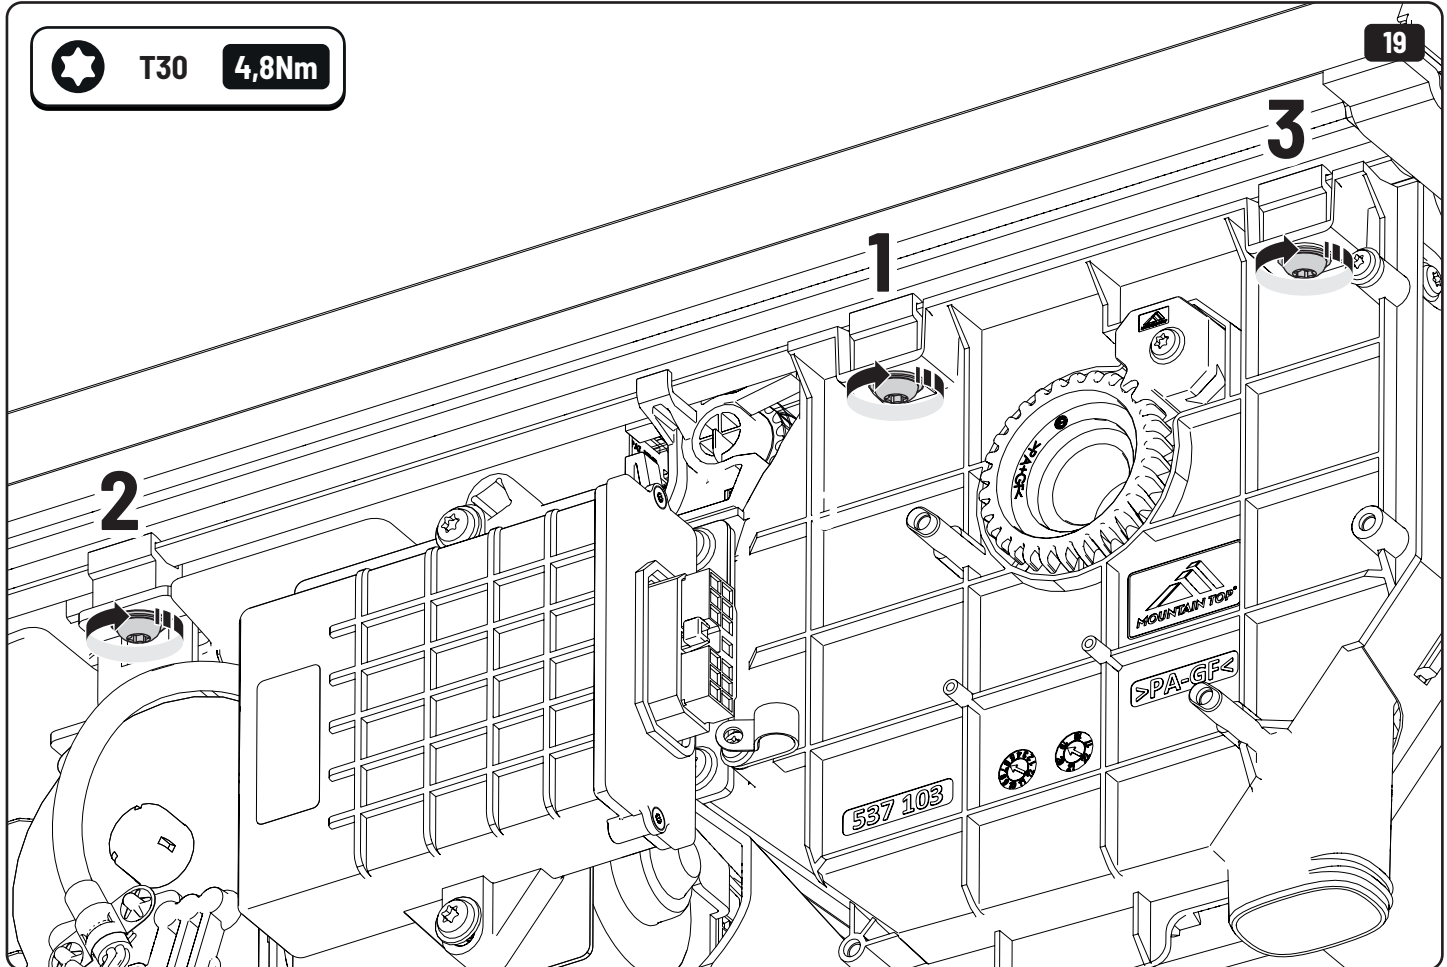

19

Maxus

Only to be installed by authorized personnel

x6

x6

 Reset

Steps	Page	Done by
Mounting rubber cross	9	
Mounting gliding rail in canister	15	
Holes for drain	24-28	
Width + Cross measurement	39+40	
Tightening the clamp screw	41	
Mounting drain	49	