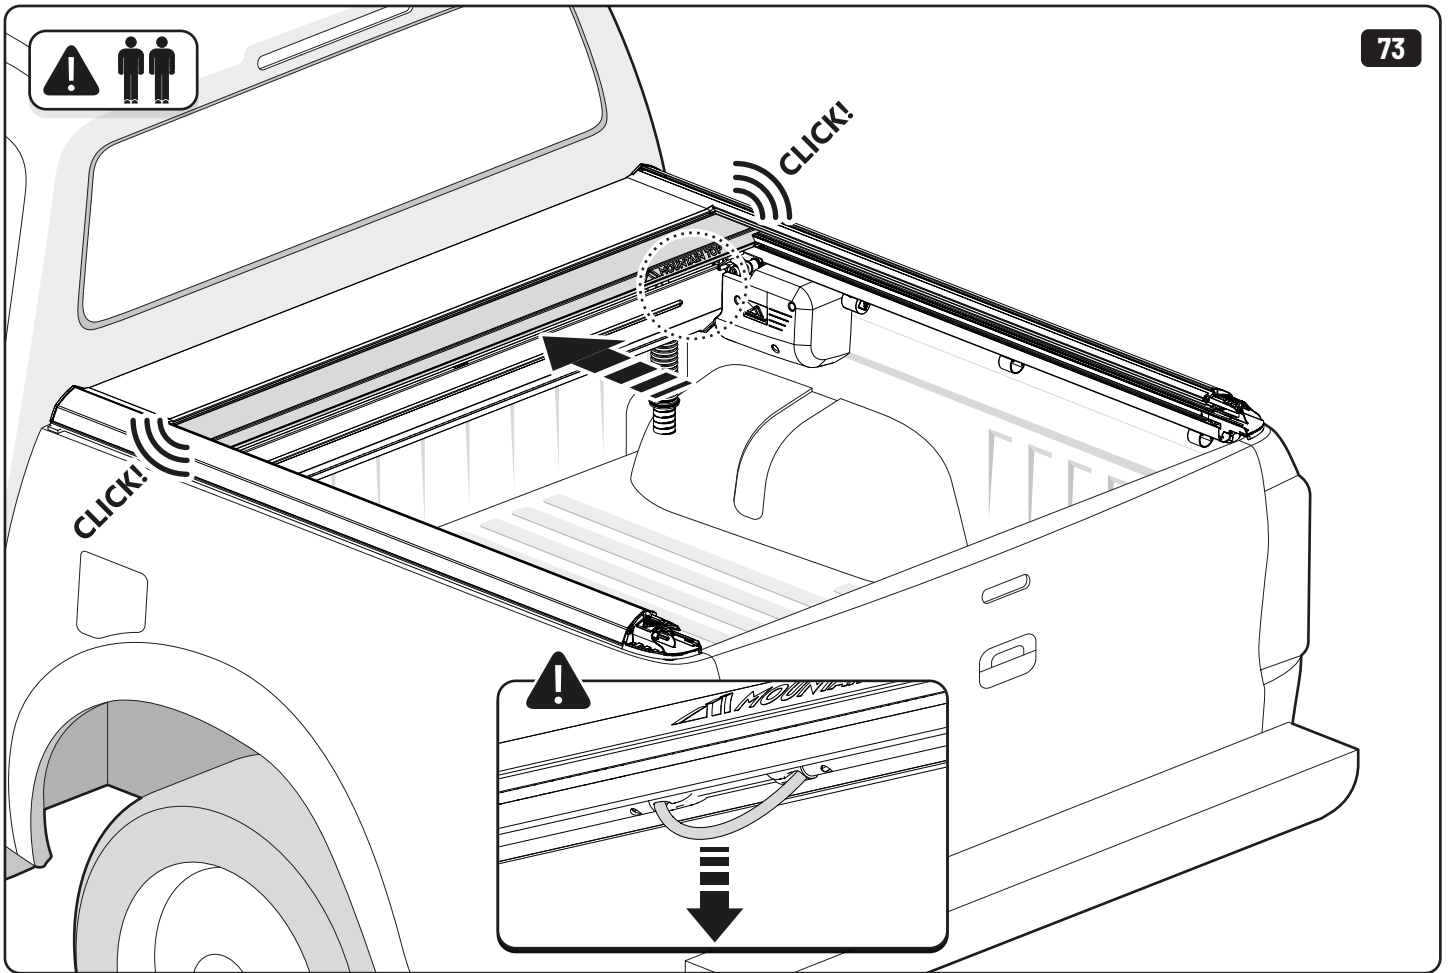

19

Maxus

Only to be installed by authorized personnel

x6

x6

 Reset

Steps	Page	Done by
Mounting rubber cross	9	
Mounting gliding rail in canister	15	
Holes for drain	24-28	
Width + Cross measurement	39+40	
Tightening the clamp screw	41	
Mounting drain	49	