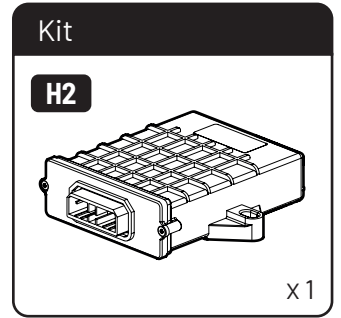

MOUNTAIN TOP[®] EVOe

Installation manual

DOWNLOAD PDF

Parts

A		x1	B		x1						
C		x1	I2		x2	D		x1	J2		x1

Kit

E		x2	F		x6	G		x6	H		x2	I		x1
J		x6	K		x6	L		x6	M		x1	N		x12
O		x5	P		x1	Q		x1	R		x6	S		x2
T		x1	U		x1	V		x1						