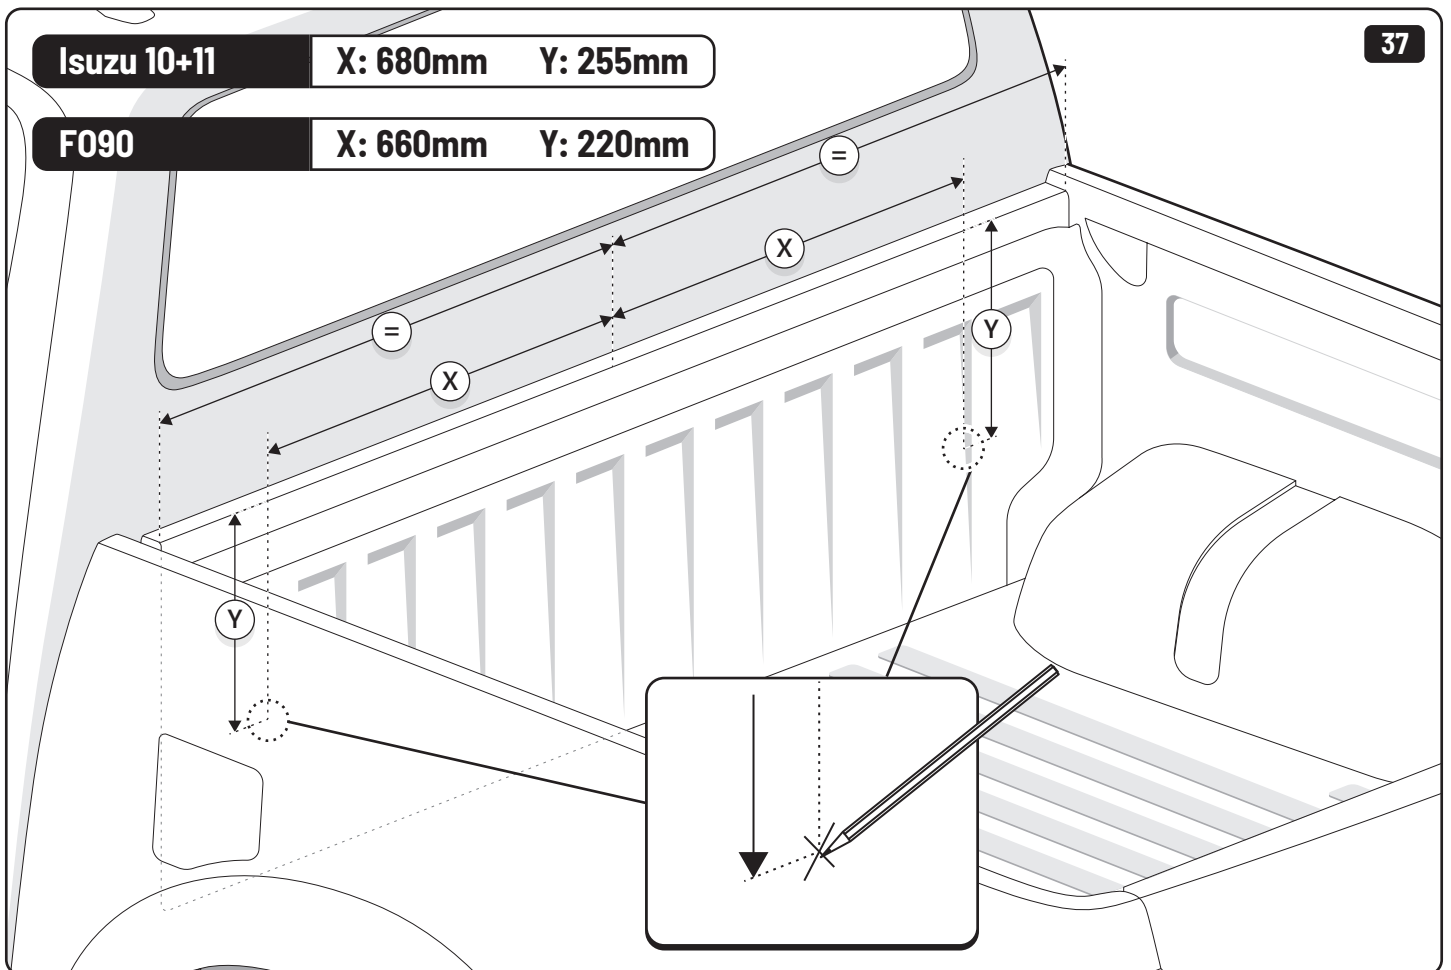

19

Maxus

Only to be installed by authorized personnel

x6

x6

 Reset

Steps	Page	Done by
Mounting rubber cross	9	
Mounting gliding rail in canister	15	
Holes for drain	24-28	
Width + Cross measurement	39+40	
Tightening the clamp screw	41	
Mounting drain	49	