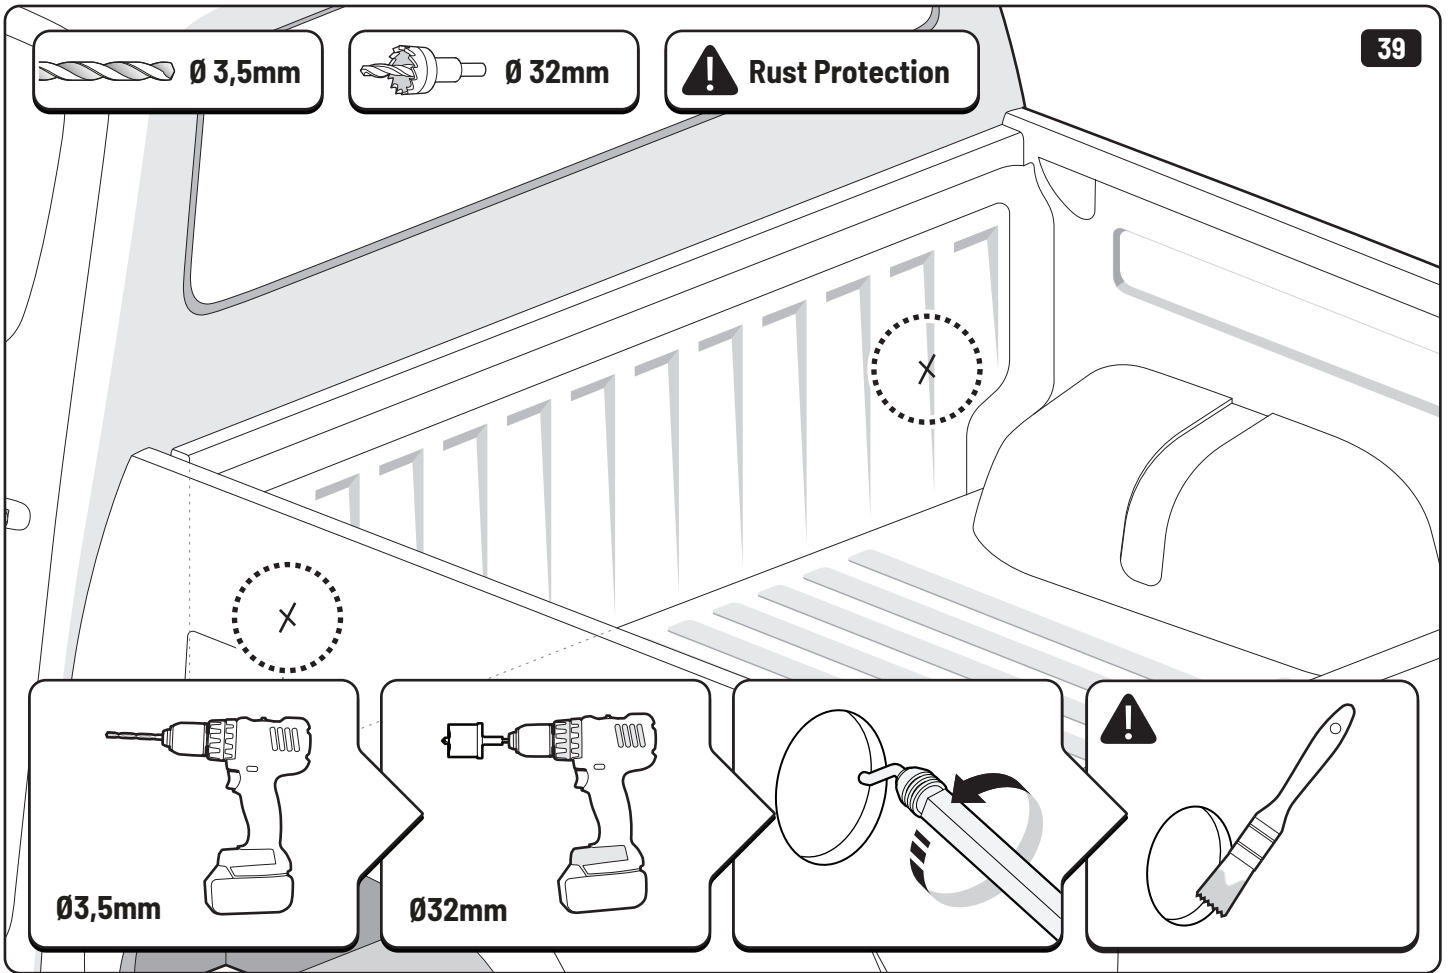

19

Maxus

Only to be installed by authorized personnel

x6

x6

 Reset

Steps	Page	Done by
Mounting rubber cross	9	
Mounting gliding rail in canister	15	
Holes for drain	24-28	
Width + Cross measurement	39+40	
Tightening the clamp screw	41	
Mounting drain	49	